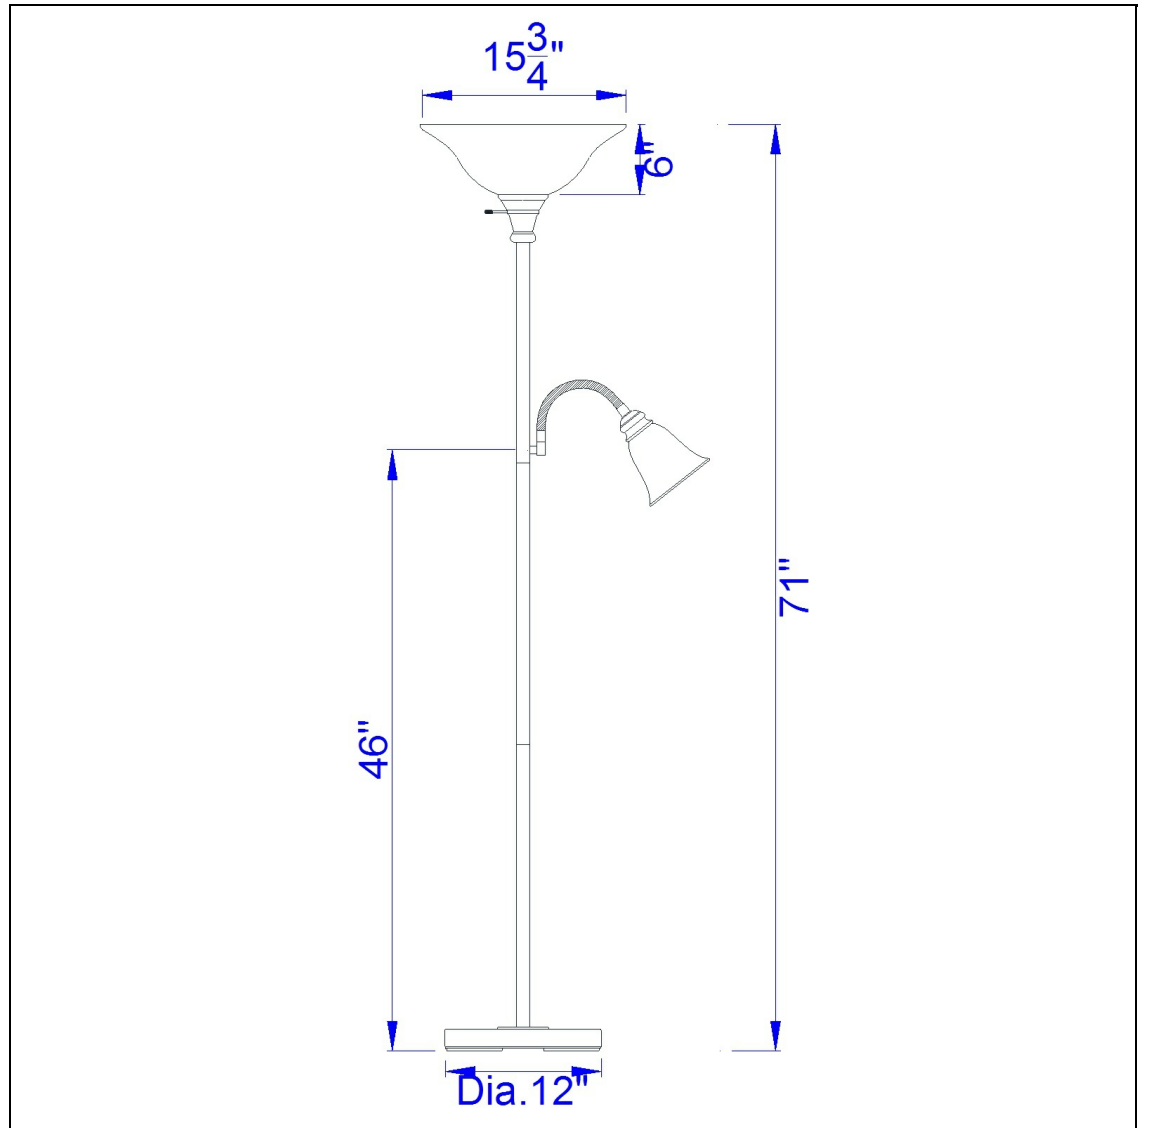

Product No. **BO-2391TR-DB**

Description

100W Metal Tr Lp W/60W Reading Lp
Durable metal construction
Functional gooseneck reading lamp
Reading lamp dims: 6" x 5" x 5"
Smoked glass upper shade
6 Foot cord
Ships in one carton
71" Height Metal Torchiere Lamp in Dark Bronze

Technical Specifications

UPC	020193067284	Shade Bottom1	15.75
Wattage	100W+60W	Shade Side	6.00
CRI	N/A	Carton 1 Dimensions	23.80 x 8.50 x 18.00
Lumen	N/A	Carton 2 Dimensions	0.00 x 0.00 x 18.00
Switch Type	3-Way	Package Dimensions	L: 18.00 W: 8.50 H: 23.80
Bulb Base	E26		
Number of Lights	2		
Color	Dark Bronze		
Base Color	Dark Bronze		