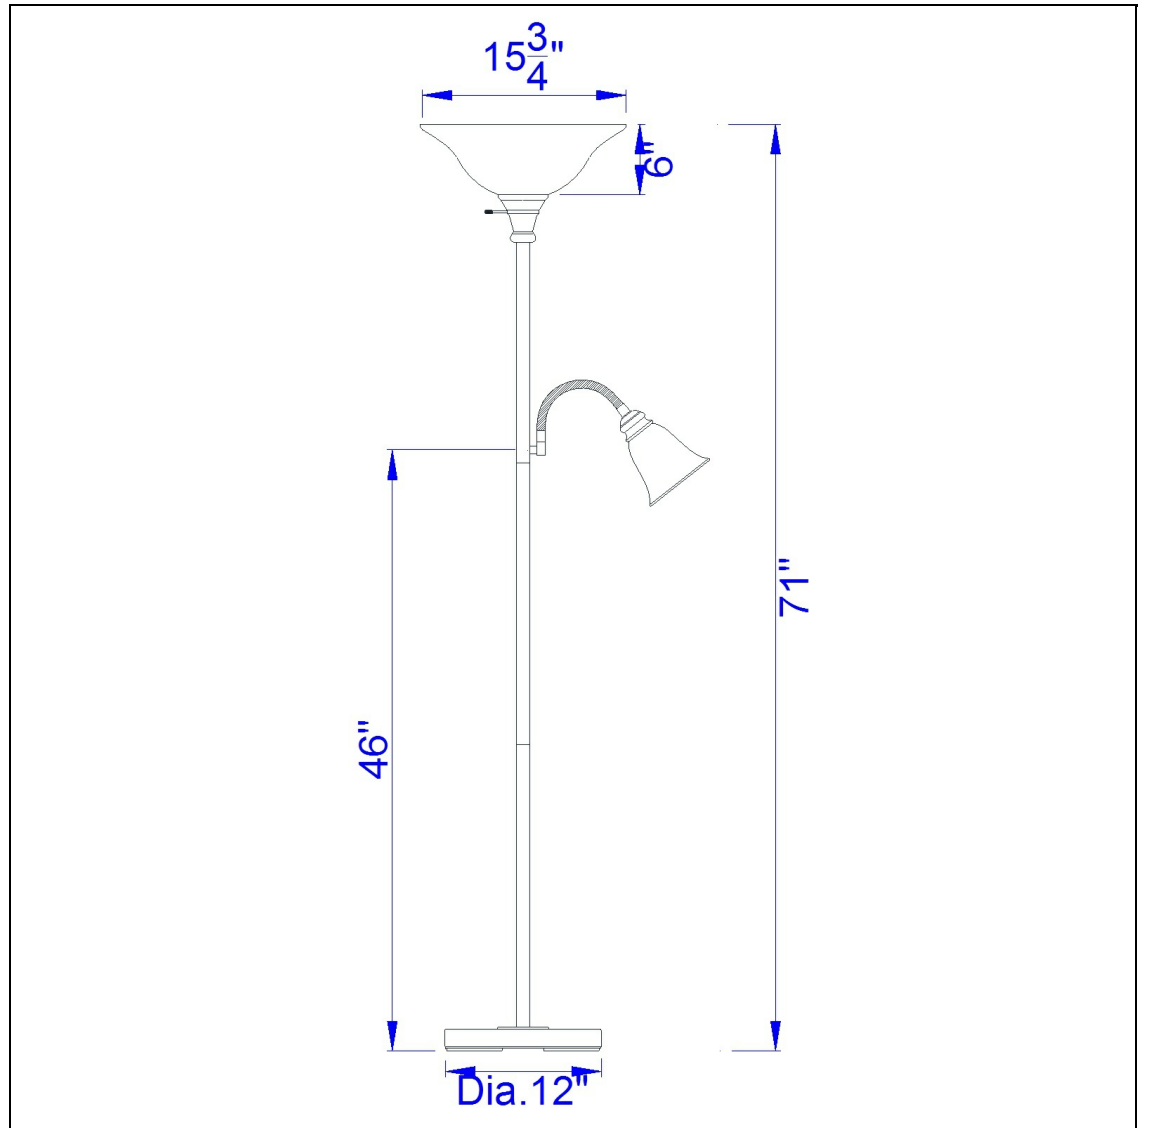

Product No. **BO-2391TR-DB**

Description

100W Metal Tr Lp W/60W Reading Lp  
Durable metal construction  
Functional gooseneck reading lamp  
Reading lamp dims: 6" x 5" x 5"  
Smoked glass upper shade  
6 Foot cord  
Ships in one carton  
Ships in one carton  
71" Height Metal Torchiere Lamp in Dark Bronze

Technical Specifications

<b>UPC</b>	020193067284	<b>Shade Bottom1</b>	15.75
<b>Wattage</b>	100W+60W	<b>Shade Side</b>	6.00
<b>CRI</b>	N/A	<b>Carton 1 Dimensions</b>	23.80 x 8.50 x 18.00
<b>Lumen</b>	N/A	<b>Carton 2 Dimensions</b>	0.00 x 0.00 x 18.00
<b>Switch Type</b>	3-Way	<b>Package Dimensions</b>	L: 18.00 W: 8.50 H: 23.80
<b>Bulb Base</b>	E26		
<b>Number of Lights</b>	2		
<b>Color</b>	Dark Bronze		
<b>Base Color</b>	Dark Bronze		