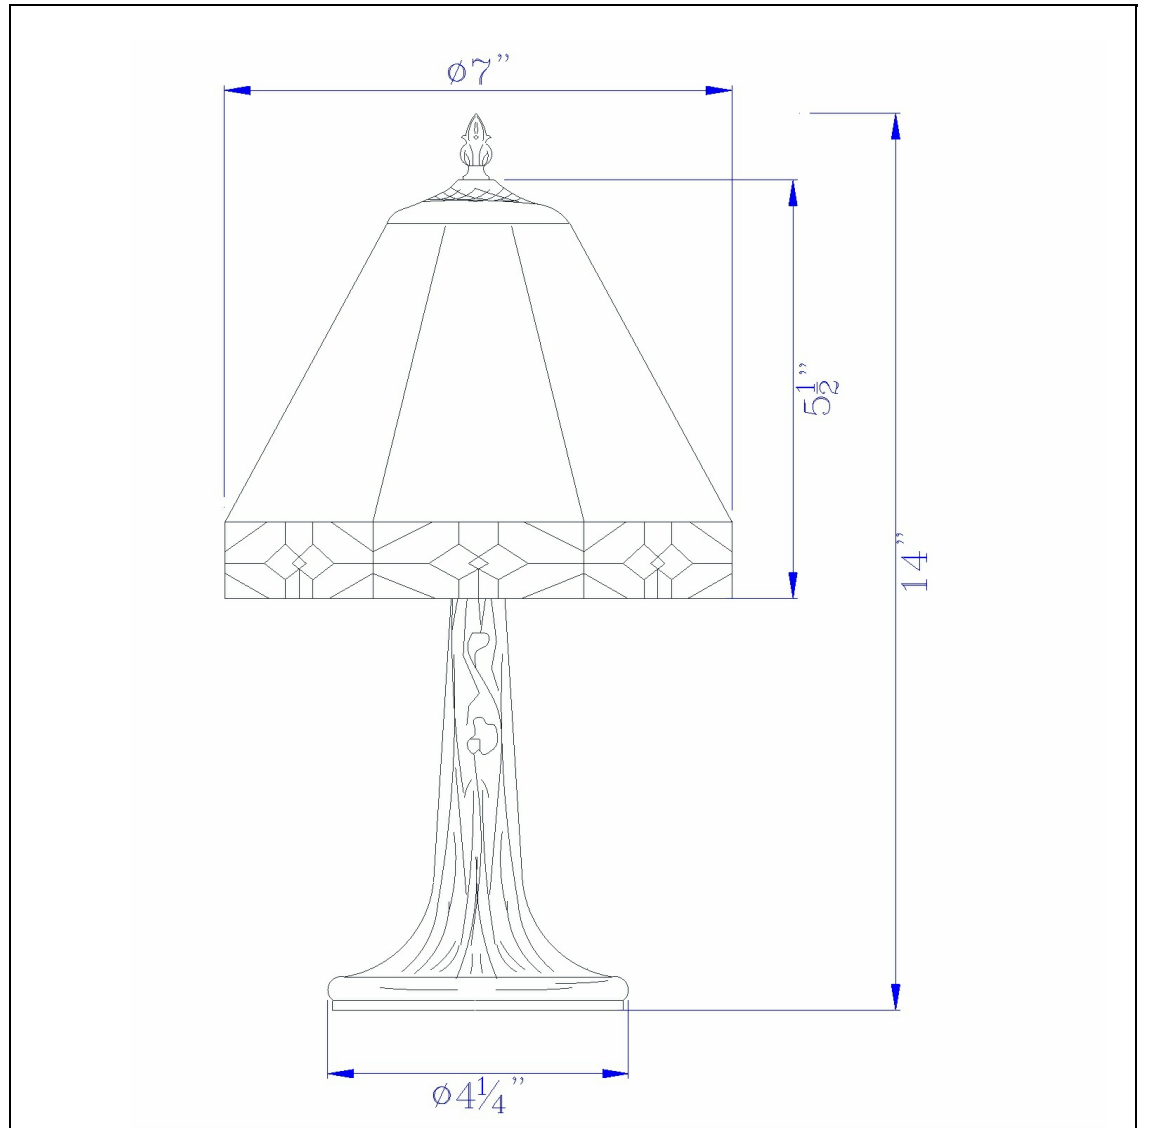

Product No. BO-2385AC

Description

40W Tiffany Ac Lp W/Zinc Cast Base
Durable zinc construction
Tiffany stained glass shade
Ships in one carton
Pull chain mechanism
6 Foot cord
Total glass count: 16 pcs
13.5" Height Zinc Cast Accent Lamp in
Antique Brass

Technical Specifications

UPC	020193067284	Shade Bottom1	6.75
Wattage	40W	Shade Side	5.25
CRI	N/A	Carton 1 Dimensions	7.50 x 11.30 x 12.90
Lumen	N/A	Carton 2 Dimensions	0.00 x 0.00 x 12.90
Switch Type	On/Off	Package Dimensions	L: 12.90 W: 11.30 H: 7.50
Bulb Base	E12		
Number of Lights	1		
Color	Antique Brass		
Base Color	Antique Brass		