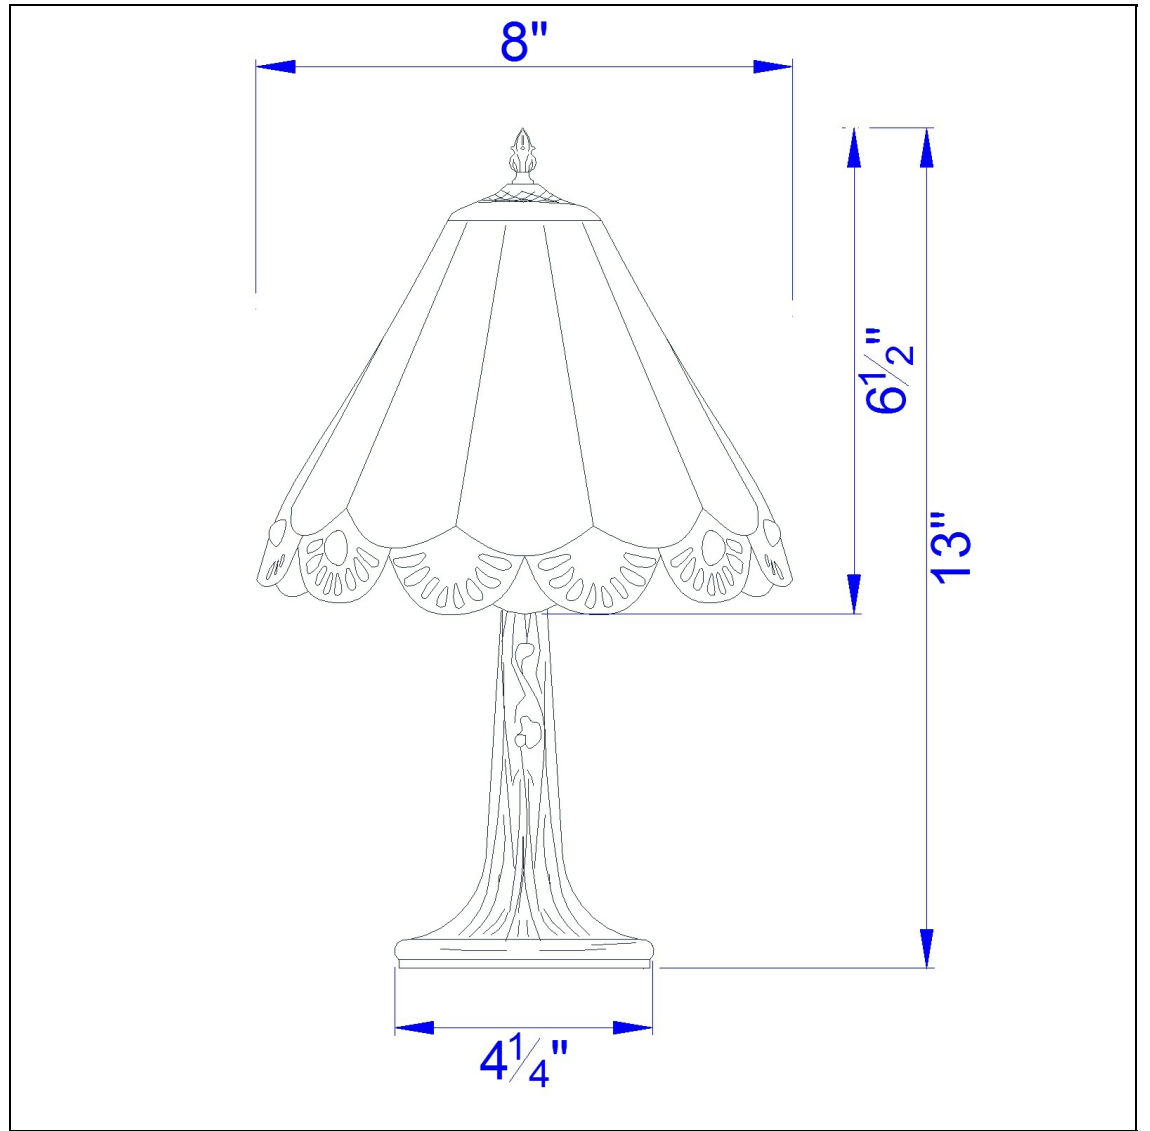

Product No. **BO-2382AC**

Description

40W Tiffany Ac LP W/Zinc Cast Base  
Durable zinc construction  
Tiffany stained glass shade  
Ships in one carton  
Pull chain mechanism  
6 Foot cord  
13.5" Height Zinc Cast Accent Lamp in  
Antique Brass

Technical Specifications

<b>UPC</b>	020193067284	<b>Shade Bottom1</b>	7.50
<b>Wattage</b>	40W	<b>Shade Side</b>	5.50
<b>Switch Type</b>	On/Off	<b>Carton 1 Dimensions</b>	13.80 x 8.00 x 12.30
<b>Bulb Base</b>	E12	<b>Carton 2 Dimensions</b>	0.00 x 0.00 x 12.30
<b>Number of Lights</b>	1	<b>Package Dimensions</b>	L: 12.30 W: 8.00 H: 13.80
<b>Color</b>	Antique Brass		
<b>Base Color</b>	Antique Brass		