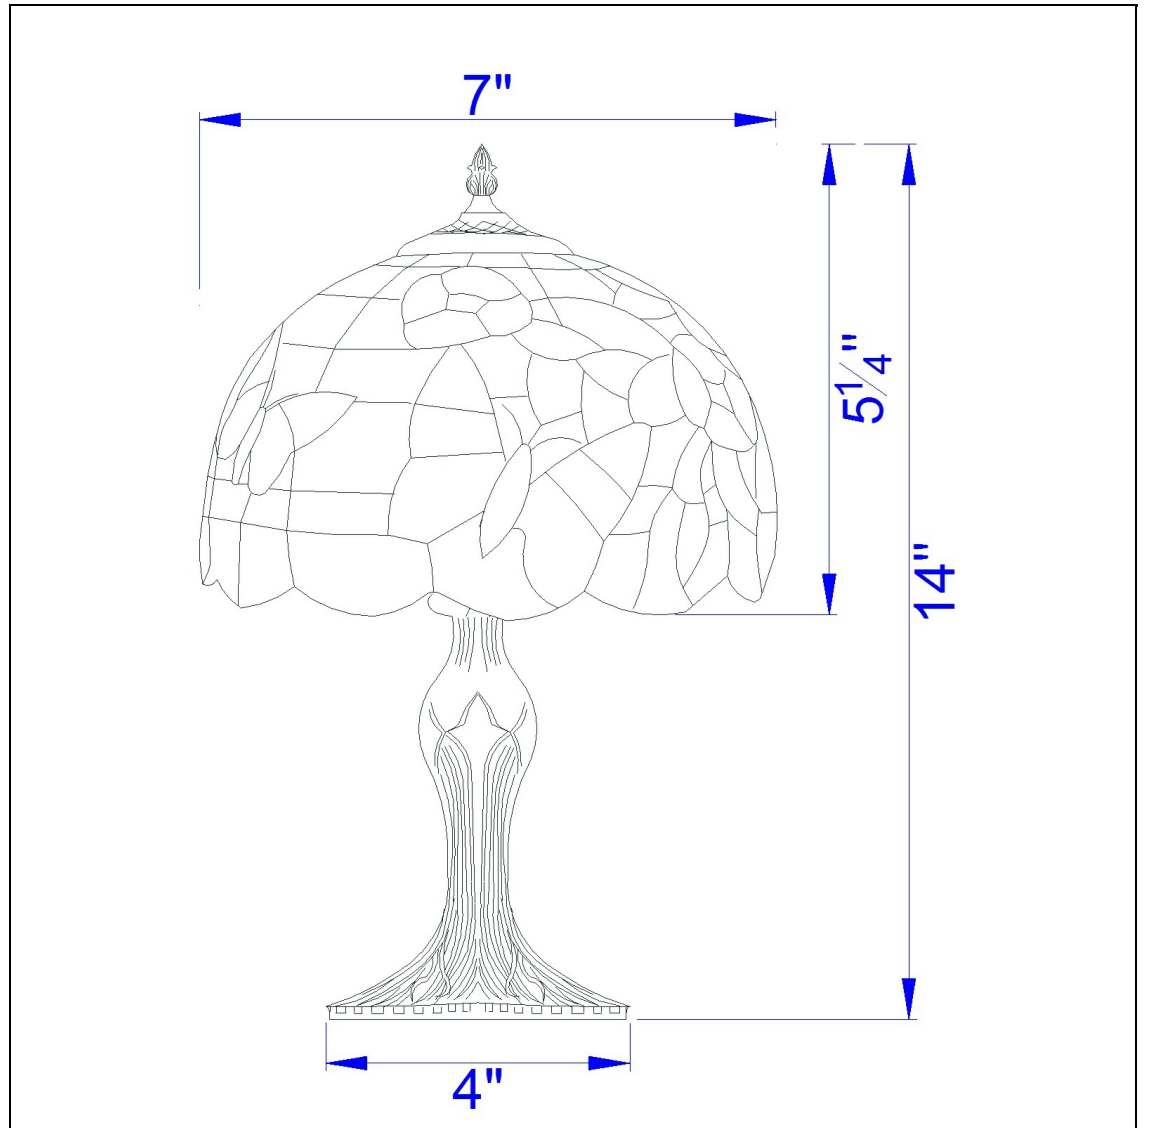

Product No. **BO-2378AC**

Description

40W Tiffany Ac Lp W/Zinc Cast Base
Durable zinc construction
Tiffany stained glass shade
Ships in one carton
Pull chain mechanism
6 Foot cord
14" Height Zinc Cast Accent Lamp in Antique Brass

Technical Specifications

| | | | |
|-------------------------|---------------|----------------------------|---------------------------|
| UPC | 020193067284 | Shade Bottom1 | 8.00 |
| Wattage | 40W | Shade Side | 5.50 |
| CRI | N/A | Carton 1 Dimensions | 7.80 x 11.80 x 13.00 |
| Lumen | N/A | Carton 2 Dimensions | 0.00 x 0.00 x 13.00 |
| Switch Type | On/Off | Package Dimensions | L: 13.00 W: 11.80 H: 7.80 |
| Bulb Base | E12 | | |
| Number of Lights | 1 | | |
| Color | Antique Brass | | |
| Base Color | Antique Brass | | |