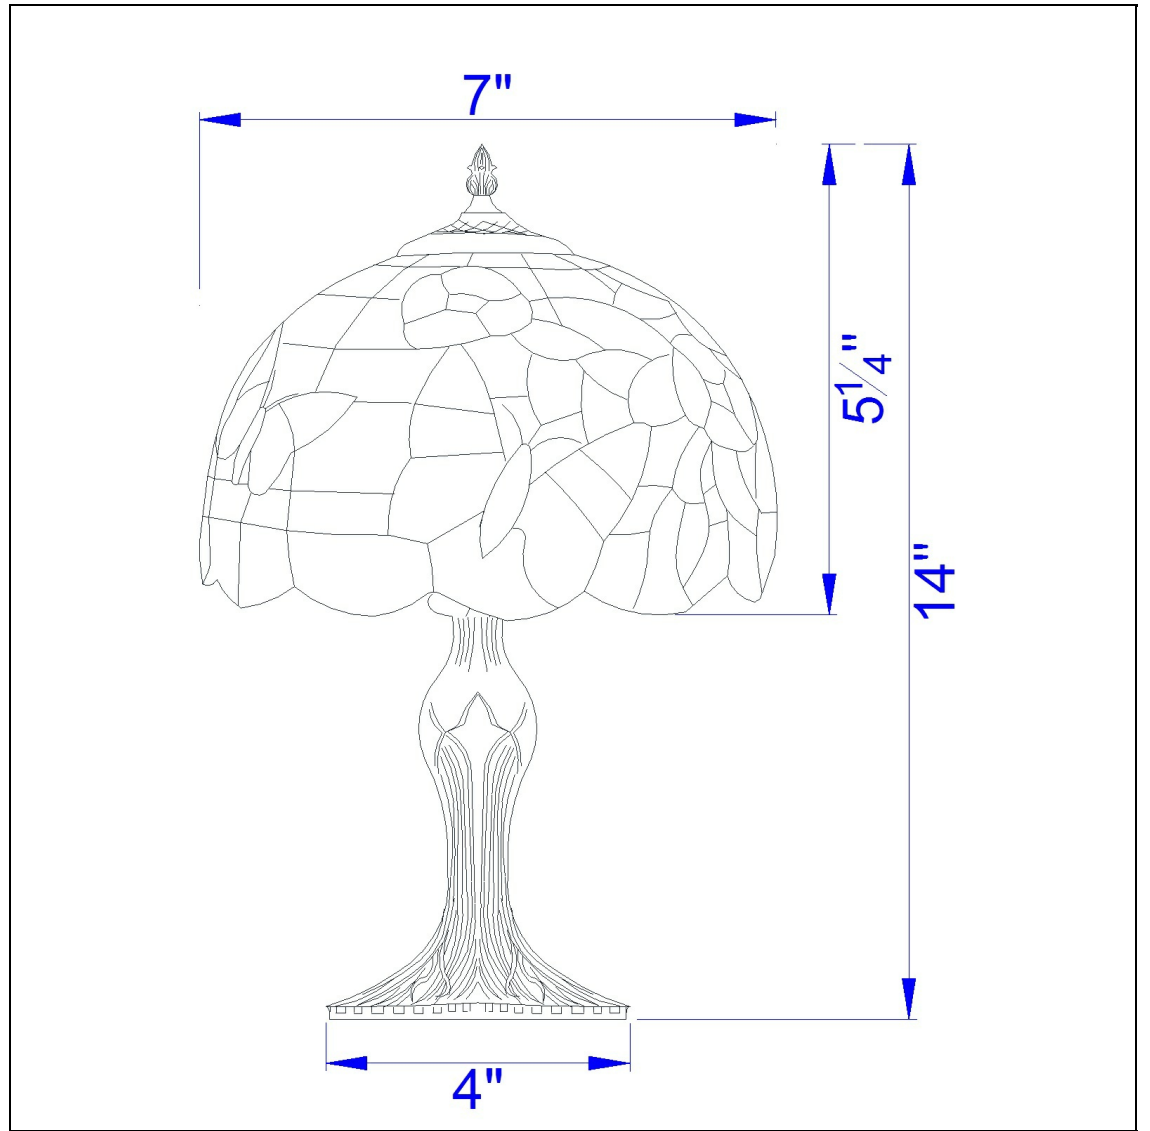

Product No. **BO-2378AC**

Description

40W Tiffany Ac Lp W/Zinc Cast Base
Durable zinc construction
Tiffany stained glass shade
Ships in one carton
Pull chain mechanism
6 Foot cord
6 Foot cord
14" Height Zinc Cast Accent Lamp in Antique Brass

Technical Specifications

UPC	020193067284	Shade Bottom1	8.00
Wattage	40W	Shade Side	5.50
CRI	N/A	Carton 1 Dimensions	7.80 x 11.80 x 13.00
Lumen	N/A	Carton 2 Dimensions	0.00 x 0.00 x 13.00
Switch Type	On/Off	Package Dimensions	L: 13.00 W: 11.80 H: 7.80
Bulb Base	E12		
Number of Lights	1		
Color	Antique Brass		
Base Color	Antique Brass		