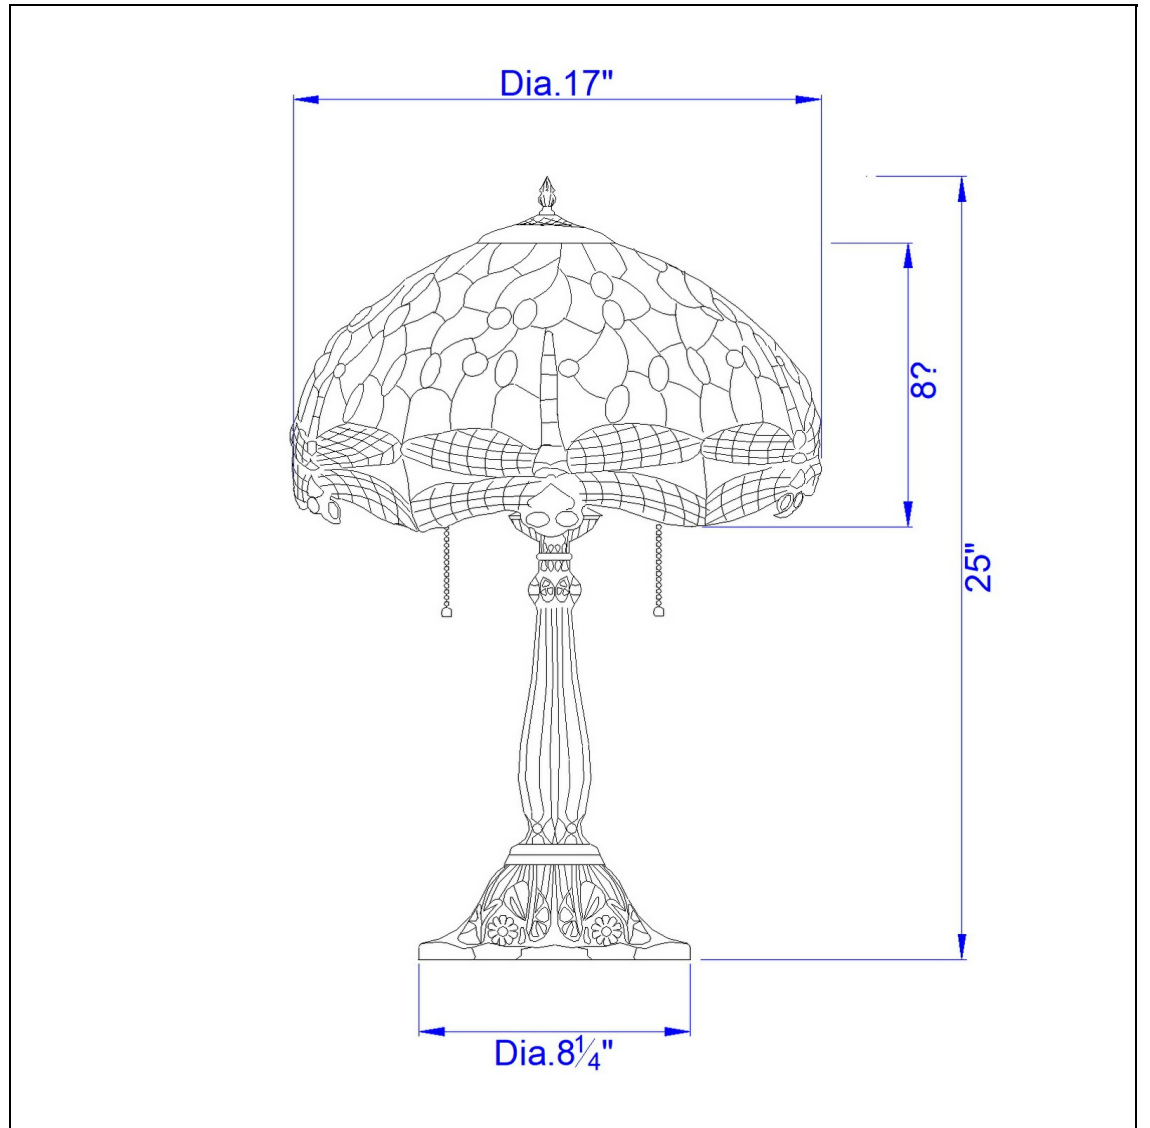

Product No. **BO-2372TB**

Description

60Wx2 Tiffany Tb Lp,Zinc Cast Base  
Durable zinc construction  
Tiffany stained glass shade  
Double light  
Pull chain mechanism  
6 Foot cord  
Ships in one carton  
23" Height Zinc Cast Table Lamp in Antique Brass

Technical Specifications

<b>UPC</b>	020193067284	<b>Shade Bottom1</b>	16.50
<b>Wattage</b>	60WX2	<b>Shade Side</b>	8.50
<b>CRI</b>	N/A	<b>Carton 1 Dimensions</b>	24.80 x 10.50 x 21.50
<b>Lumen</b>	N/A	<b>Carton 2 Dimensions</b>	0.00 x 0.00 x 21.50
<b>Switch Type</b>	On/Off	<b>Package Dimensions</b>	L: 21.50 W: 10.50 H: 24.80
<b>Bulb Base</b>	E26		
<b>Number of Lights</b>	2		
<b>Color</b>	Antique Brass		
<b>Base Color</b>	Antique Brass		