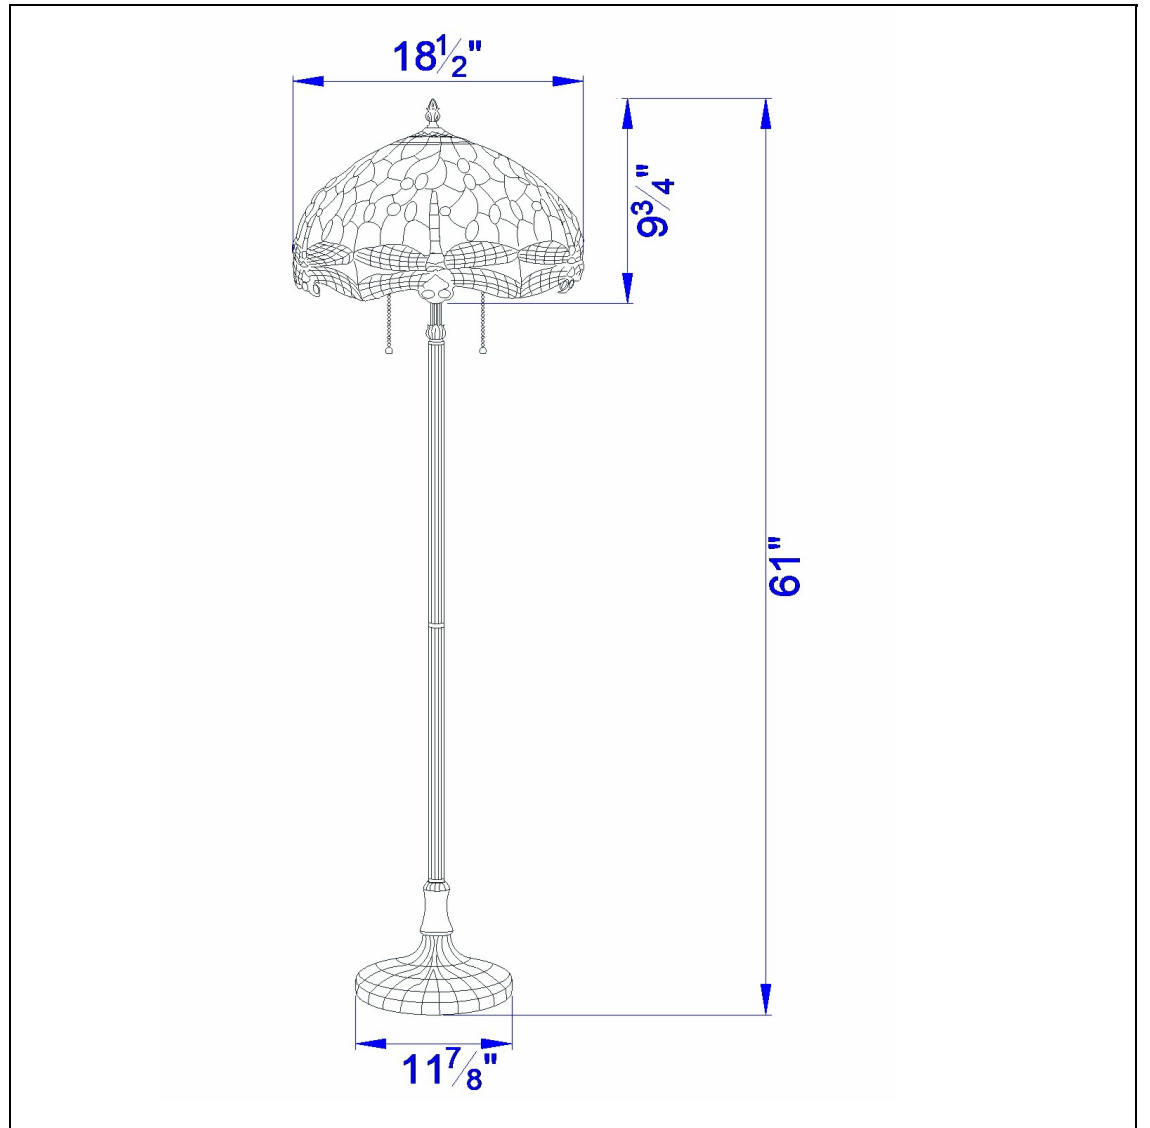

Product No. **BO-2372FL**

Description

60Wx2 Tiffany Fl Lp,Zinc Cast Base
Durable zinc construction
Tiffany stained glass shade
Double light
Pull chain mechanism
6 Foot cord
Ships in one carton
Ships in one carton
60" Height Zinc Cast Floor Lamp in Antique Brass

Technical Specifications

UPC	020193067284	Shade Bottom1	18.50
Wattage	60WX2	Shade Side	9.75
CRI	N/A	Carton 1 Dimensions	14.90 x 22.00 x 23.30
Lumen	N/A	Carton 2 Dimensions	0.00 x 0.00 x 23.30
Switch Type	On/Off	Package Dimensions	L: 23.30 W: 22.00 H: 14.90
Bulb Base	E26		
Number of Lights	2		
Color	Antique Brass		
Base Color	Antique Brass		