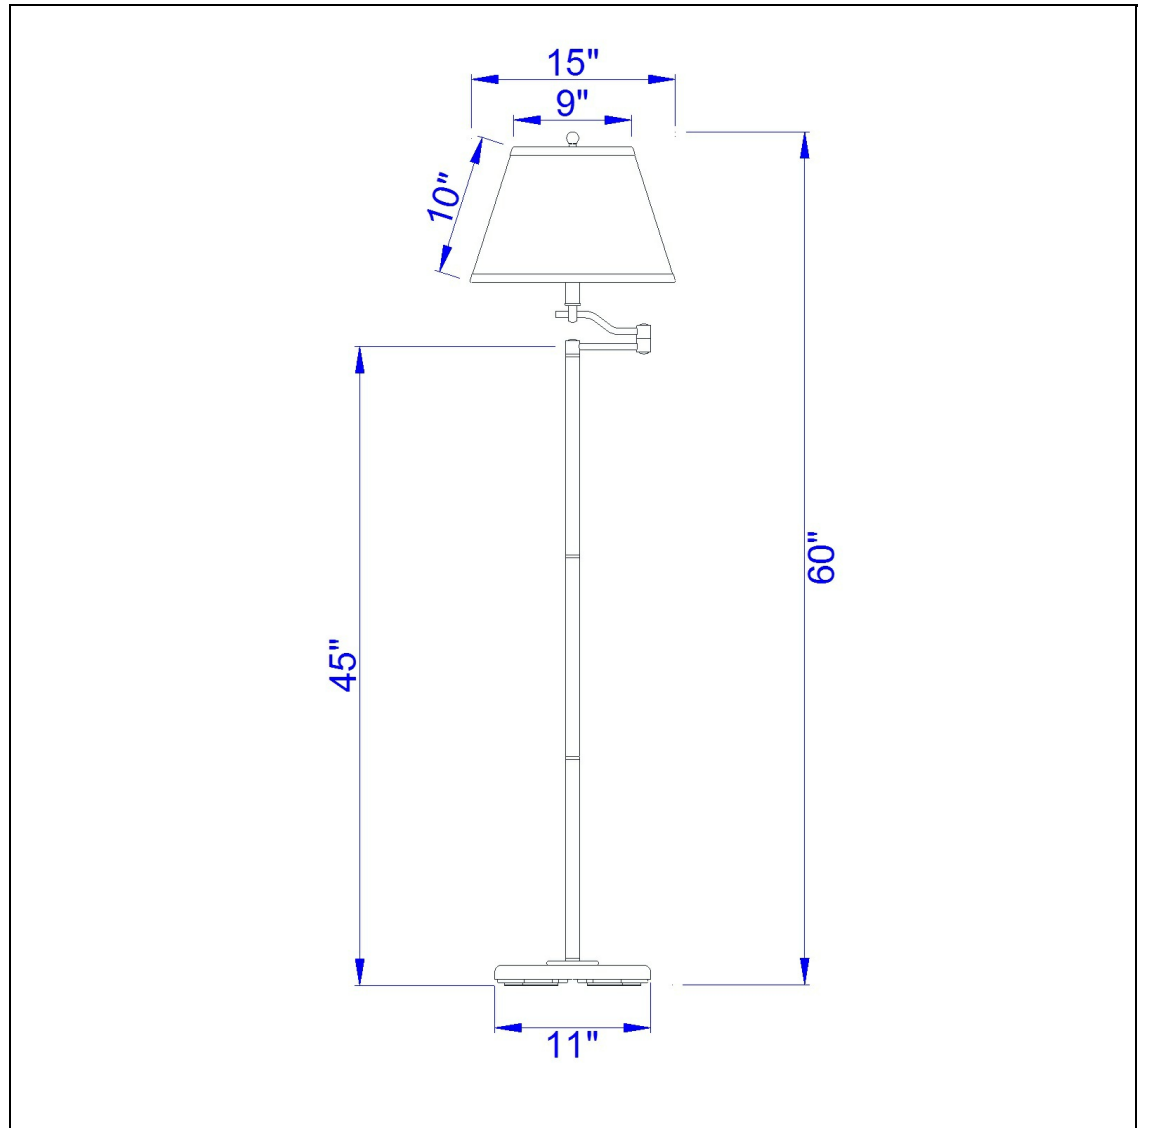

Product No. **BO-2350FL-DB**

Description

150W 3 Way Dana Swing Arm FI Lamp  
Durable metal construction  
Features functional swing arm  
Includes hardback fabric shade  
Spider type shade  
6 Foot cord  
6 Foot cord  
60" Height Metal Floor Lamp in Dark Bronze

Technical Specifications

<b>UPC</b>	020193067284	<b>Shade Top1</b>	9.00
<b>Wattage</b>	150W	<b>Shade Bottom1</b>	15.00
<b>CRI</b>	N/A	<b>Shade Side</b>	10.00
<b>Lumen</b>	N/A	<b>Carton 1 Dimensions</b>	18.30 x 6.00 x 13.50
<b>Switch Type</b>	3-Way	<b>Carton 2 Dimensions</b>	10.00 x 16.00 x 13.50
<b>Bulb Base</b>	E26	<b>Carton 3 Dimensions</b>	16.00 x 16.00 x 10.00
<b>Number of Lights</b>	1	<b>Package Dimensions</b>	L: 13.50 W: 6.00 H: 18.30
<b>Color</b>	Dark Bronze		
<b>Base Color</b>	Dark Bronze		