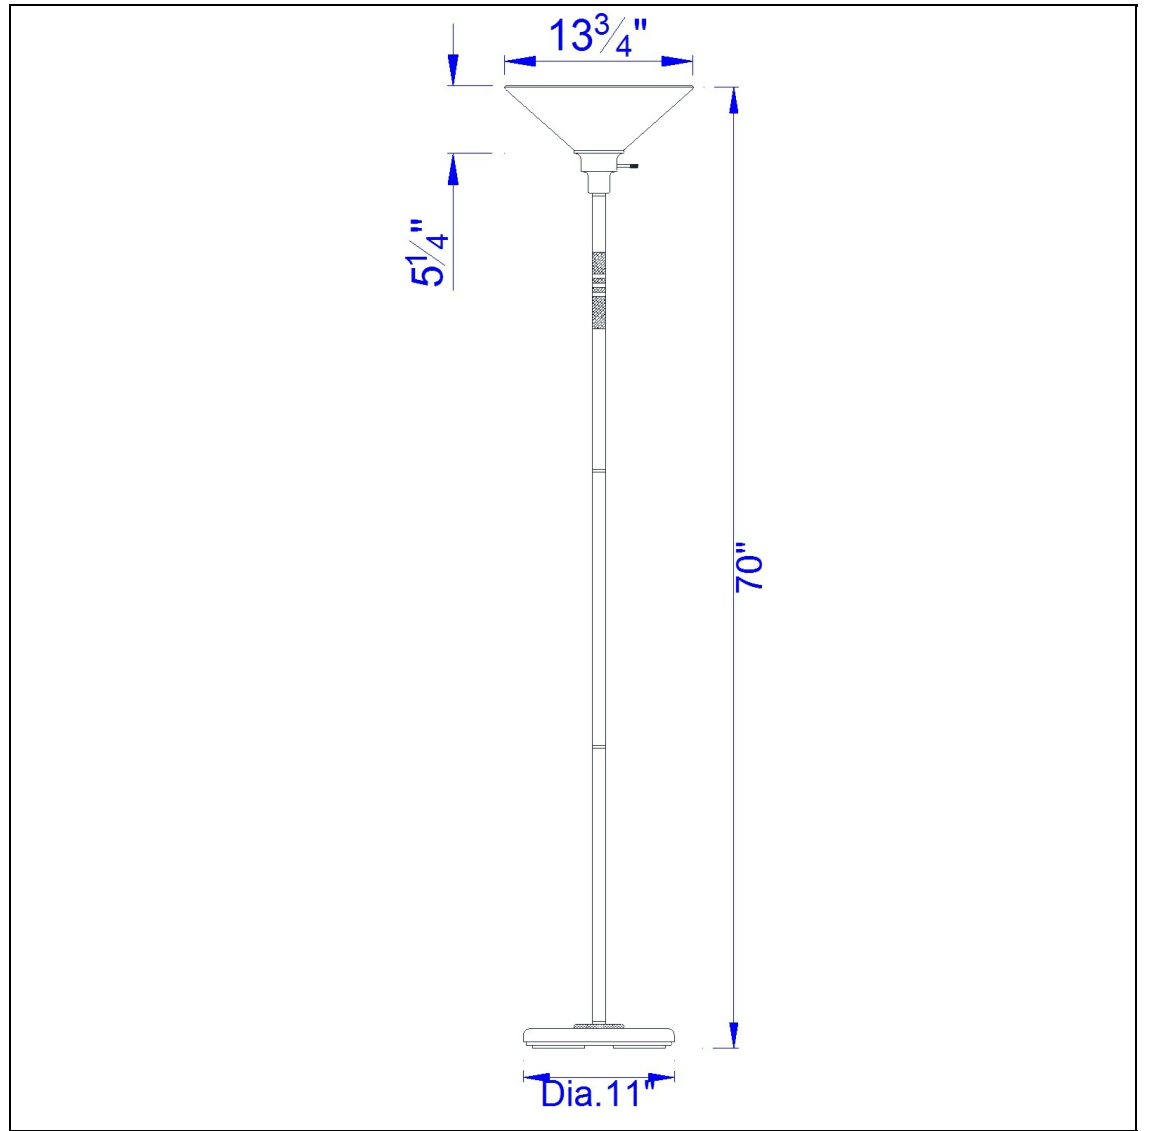

Product No. **BO-234TR-RU**

Description

150W 3Way Soho Metal Torchiere
Durable metal construction
Hand painted smoked glass shade
Faux wood accent stripe
Three way mechanism for optimal control of light
6 Foot cord
Ships in one carton
Ships in one carton
70" Height Metal Torchiere in Rust

Technical Specifications

UPC	020193067284
Wattage	150W
CRI	N/A
Lumen	N/A
Switch Type	3-Way
Bulb Base	E26
Number of Lights	1
Color	Rust
Base Color	Rust

Carton 1 Dimensions	23.30 x 9.50 x 17.30
Carton 2 Dimensions	0.00 x 0.00 x 17.30
Package Dimensions	L: 17.30 W: 9.50 H: 23.30