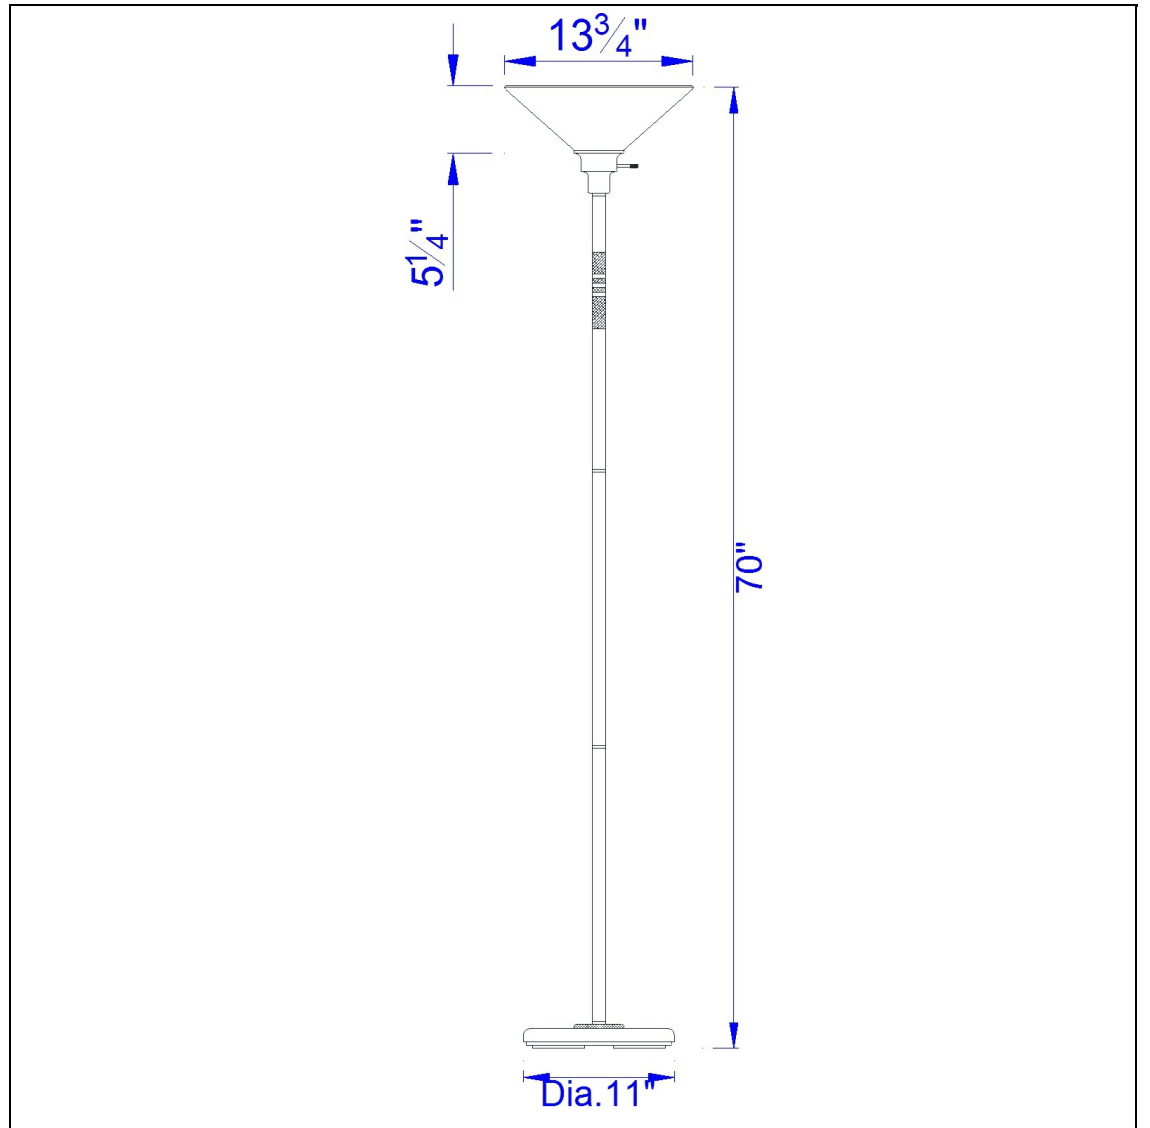

Product No. **BO-234TR-RU**

Description

150W 3Way Soho Metal Torchiere
Durable metal construction
Hand painted smoked glass shade
Faux wood accent stripe
Three way mechanism for optimal control of light
6 Foot cord
Ships in one carton
Ships in one carton
70" Height Metal Torchiere in Rust

Technical Specifications

UPC	020193067284
Wattage	150W
CRI	N/A
Lumen	N/A
Switch Type	3-Way
Bulb Base	E26
Number of Lights	1
Color	Rust
Base Color	Rust

Carton 1 Dimensions	23.30 x 9.50 x 17.30
Carton 2 Dimensions	0.00 x 0.00 x 17.30
Package Dimensions	L: 17.30 W: 9.50 H: 23.30