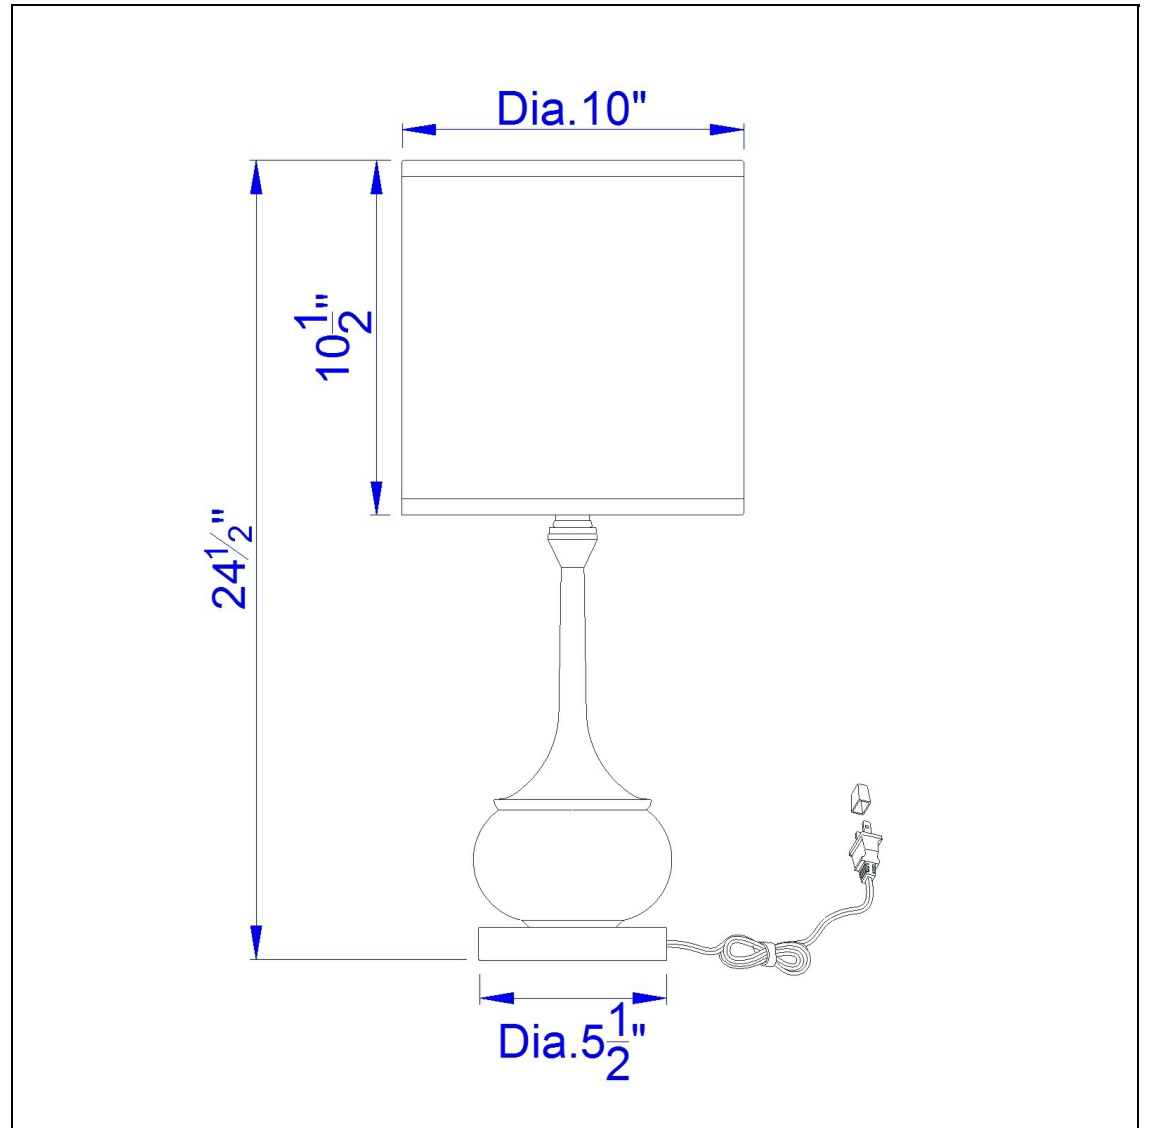

Product No. **BO-2256TB-DB**

Description

100W Tapron Metal Accent Lamp
Durable metal construction
Ships in one carton
Uno style shade
Includes matching shade
6 Foot cord
Ships in one carton
24.5" Height Metal Accent Lamp in Dark Bronze

Technical Specifications

UPC	020193067284	Shade Top1	10.00
Wattage	100W	Shade Bottom1	10.00
CRI	N/A	Shade Side	10.50
Lumen	N/A	Carton 1 Dimensions	16.30 x 12.00 x 12.00
Switch Type	On/Off	Carton 2 Dimensions	0.00 x 0.00 x 12.00
Bulb Base	E26	Package Dimensions	L: 12.00 W: 12.00 H: 16.30
Number of Lights	1		
Color	Dark Bronze		
Base Color	Dark Bronze		