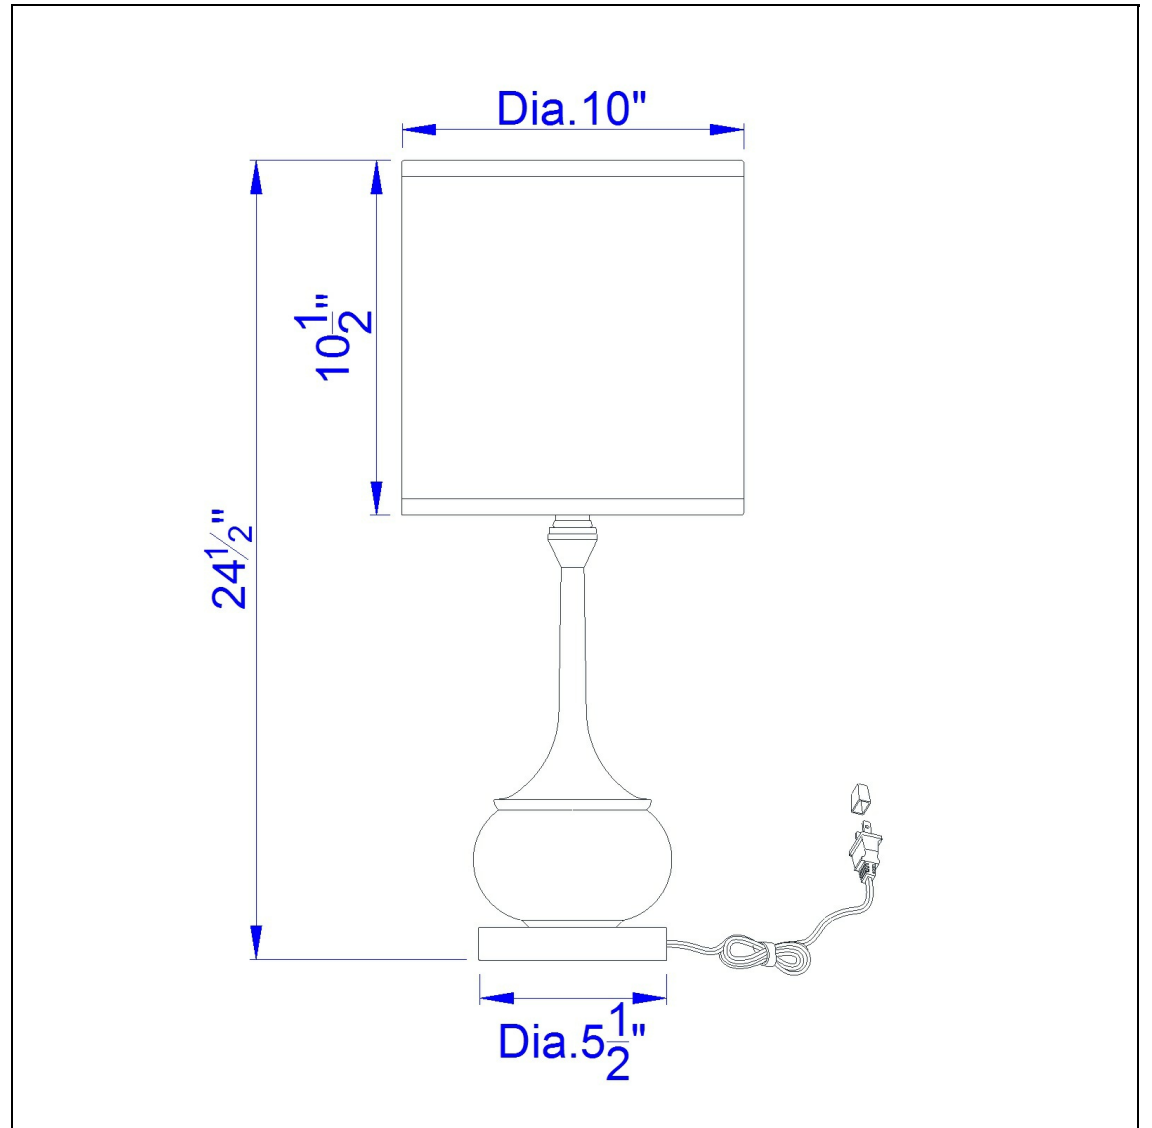

Product No. **BO-2256TB-BS**

Description

100W Tapron Metal Accent Lamp  
Durable metal construction  
Ships in one carton  
Uno style shade  
Includes matching shade  
6 Foot cord  
Ships in one carton  
24.5" Height Metal Accent Lamp in Brushed Steel

Technical Specifications

<b>UPC</b>	020193067284	<b>Shade Top1</b>	10.00
<b>Wattage</b>	100W	<b>Shade Bottom1</b>	10.00
<b>Switch Type</b>	On/Off	<b>Shade Side</b>	10.50
<b>Bulb Base</b>	E26	<b>Carton 1 Dimensions</b>	16.30 x 12.00 x 12.00
<b>Number of Lights</b>	1	<b>Carton 2 Dimensions</b>	0.00 x 0.00 x 12.00
<b>Color</b>	Brushed Steel	<b>Package Dimensions</b>	L: 12.00 W: 12.00 H: 16.30