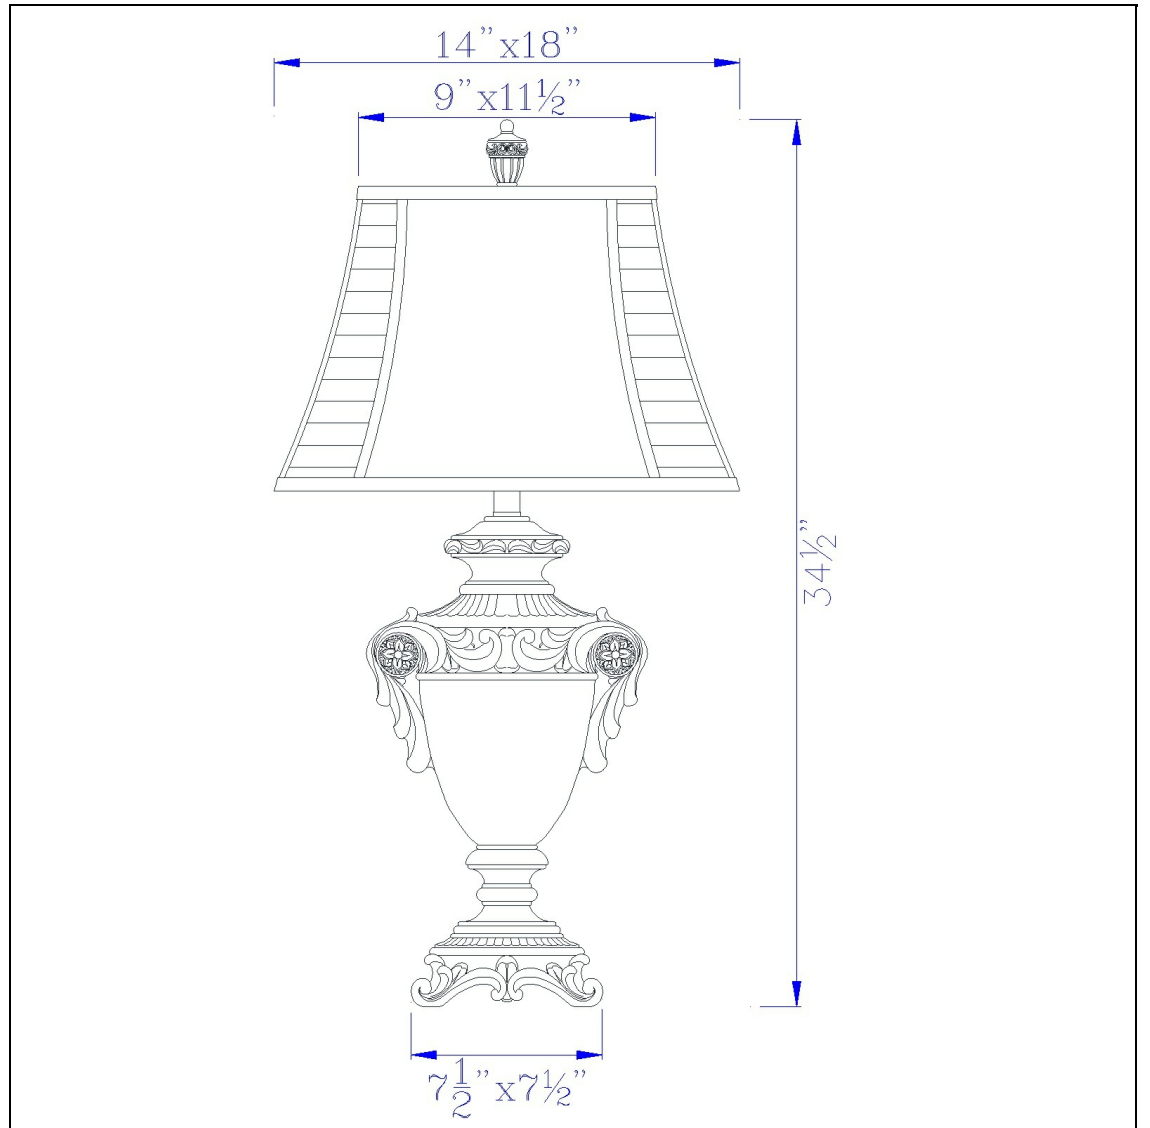

Product No. **BO-2226TB**

Description

150W 3 way Cortulla resin table lamp  
Durable Resin Construction  
Durable Resin Construction  
Little to no assembly required  
Three Way Light Setting  
Three Way Light Setting  
34.5" Height Resin Table Lamp in Russet Finish

Technical Specifications

<b>UPC</b>	020193067284	<b>Shade Top1</b>	9.00
<b>Wattage</b>	150W	<b>Shade Top2</b>	11.50
<b>Lumen</b>	N/A	<b>Shade Bottom1</b>	14.00
<b>Switch Type</b>	3-Way	<b>Shade Bottom2</b>	18.00
<b>Bulb Base</b>	E26	<b>Shade Side</b>	12.00
<b>Number of Lights</b>	1	<b>Carton 1 Dimensions</b>	10.30 x 13.50 x 21.80
<b>Color</b>	Russet	<b>Carton 2 Dimensions</b>	0.00 x 0.00 x 21.80
<b>Base Color</b>	Russet	<b>Package Dimensions</b>	L: 21.80 W: 13.50 H: 10.30