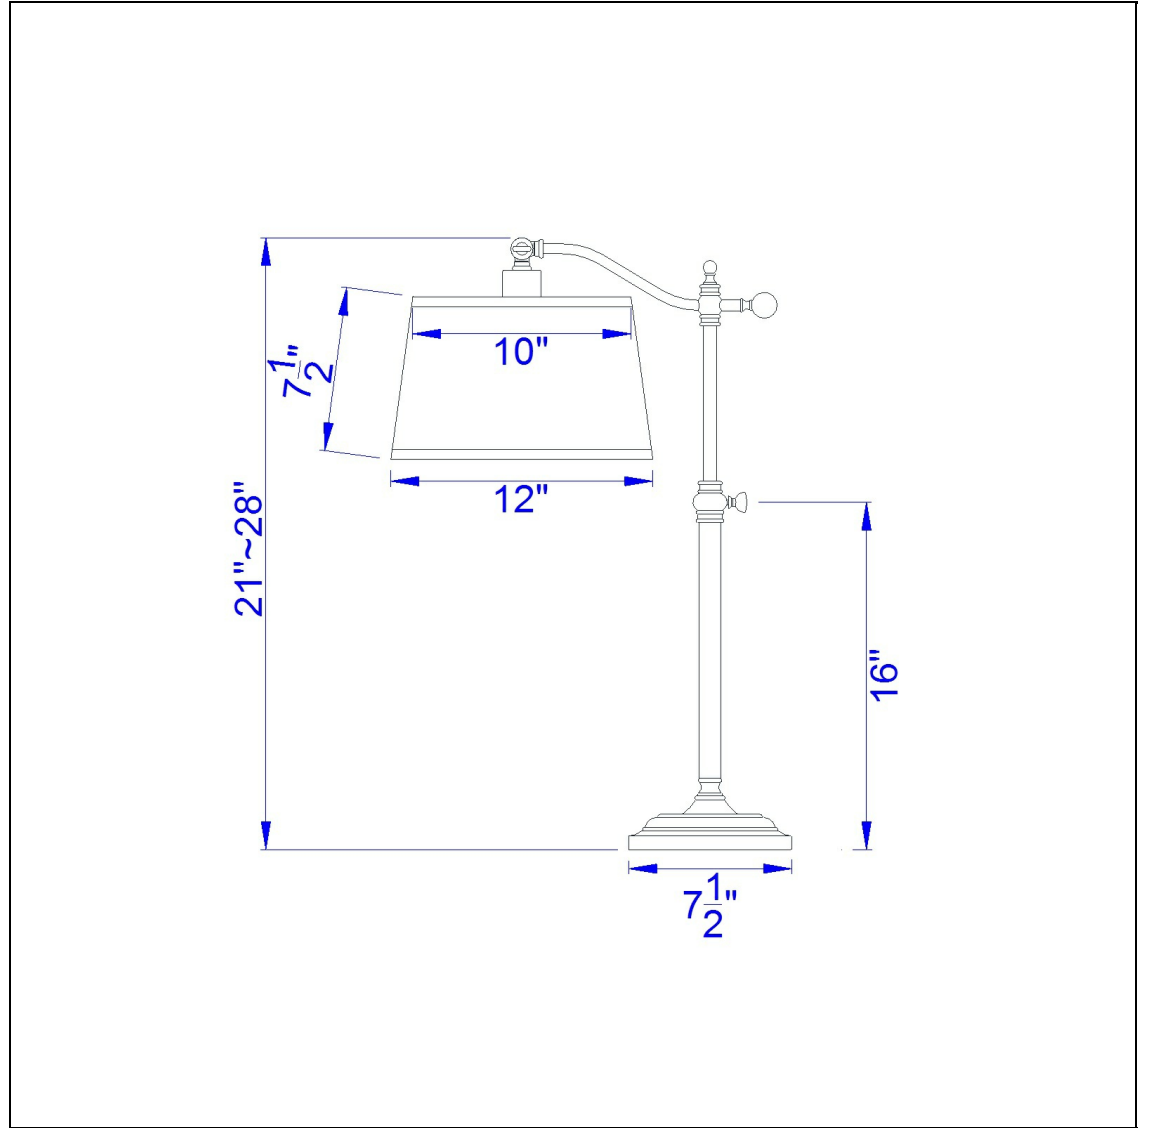

Product No. **BO-2205TB-DB**

Description

100W Wilmington Down Bridge TB
Durable metal construction
Inline cord switch
Uno style shade
Adjustable head
6 Foot cord
Ships in one carton
28" Height Metal Table Lamp in Dark Bronze

Technical Specifications

UPC	020193067284	Shade Top1	10.00
Wattage	100W	Shade Bottom1	10.00
Switch Type	On/Off	Shade Side	7.50
Bulb Base	E26	Carton 1 Dimensions	13.30 x 15.50 x 21.50
Number of Lights	1	Carton 2 Dimensions	0.00 x 0.00 x 21.50
Color	Dark Bronze	Package Dimensions	L: 21.50 W: 15.50 H: 13.30