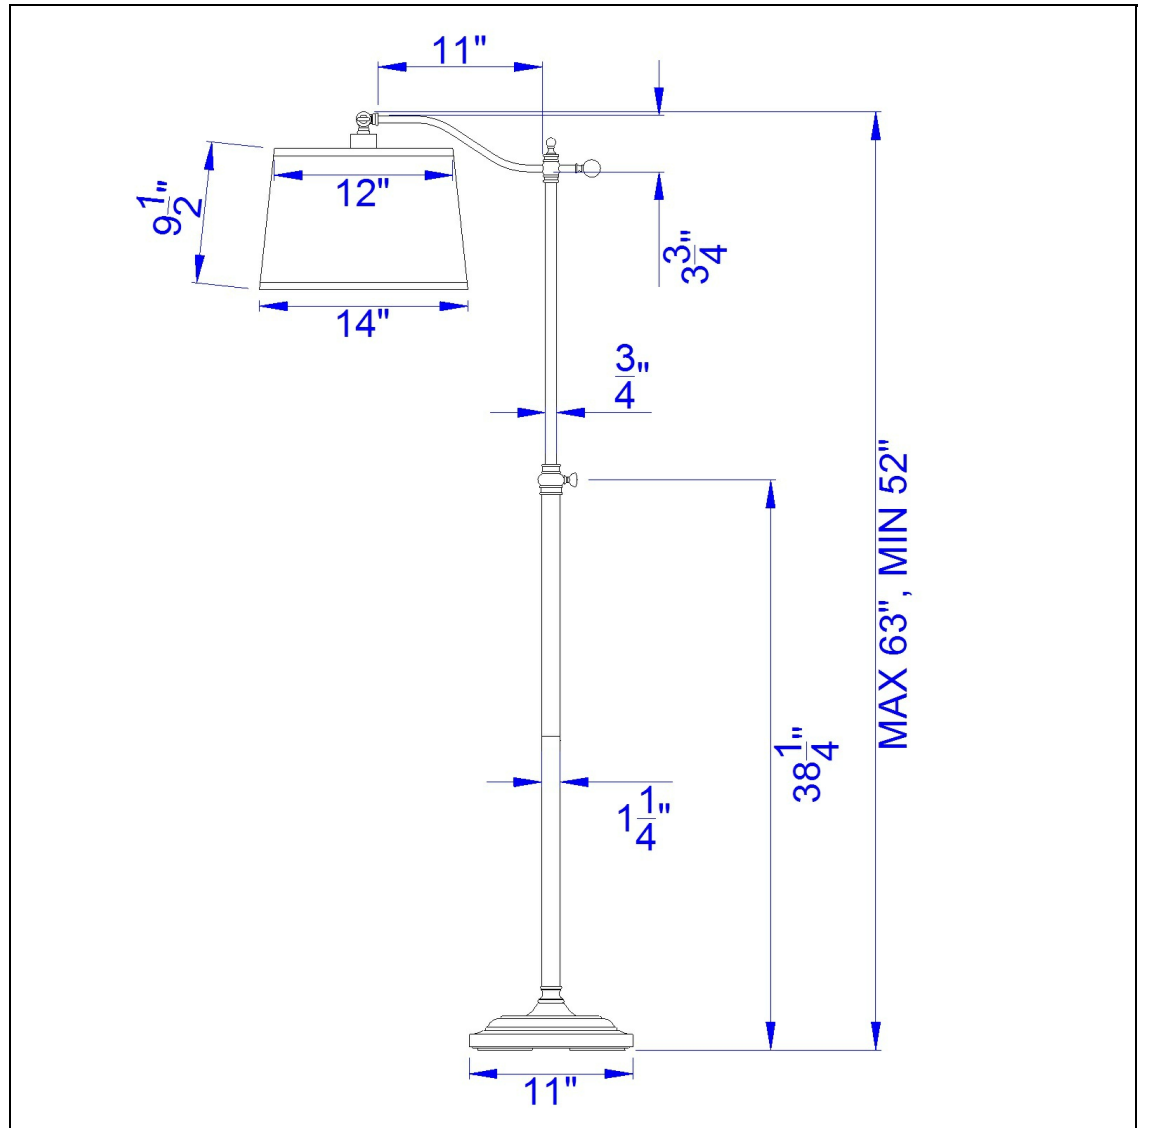

Product No. **BO-2205FL-DB**

Description

100W Wilmington Down Bridge Fl
Durable metal construction
Foot switch
Uno style shade
Minimum height is 52", Maximum is 63"
6 Foot cord
6 Foot cord
62.5" Height Metal Floro Lamp in Dark Bronze

Technical Specifications

UPC	020193067284	Shade Top1	12.00
Wattage	100W	Shade Bottom1	14.00
CRI	N/A	Shade Side	9.50
Lumen	N/A	Carton 1 Dimensions	28.80 x 6.80 x 19.50
Switch Type	On/Off	Carton 2 Dimensions	10.00 x 15.00 x 19.50
Bulb Base	E26	Carton 3 Dimensions	16.00 x 16.00 x 10.00
Number of Lights	1	Package Dimensions	L: 19.50 W: 6.80 H: 28.80
Color	Dark Bronze		
Base Color	Dark Bronze		