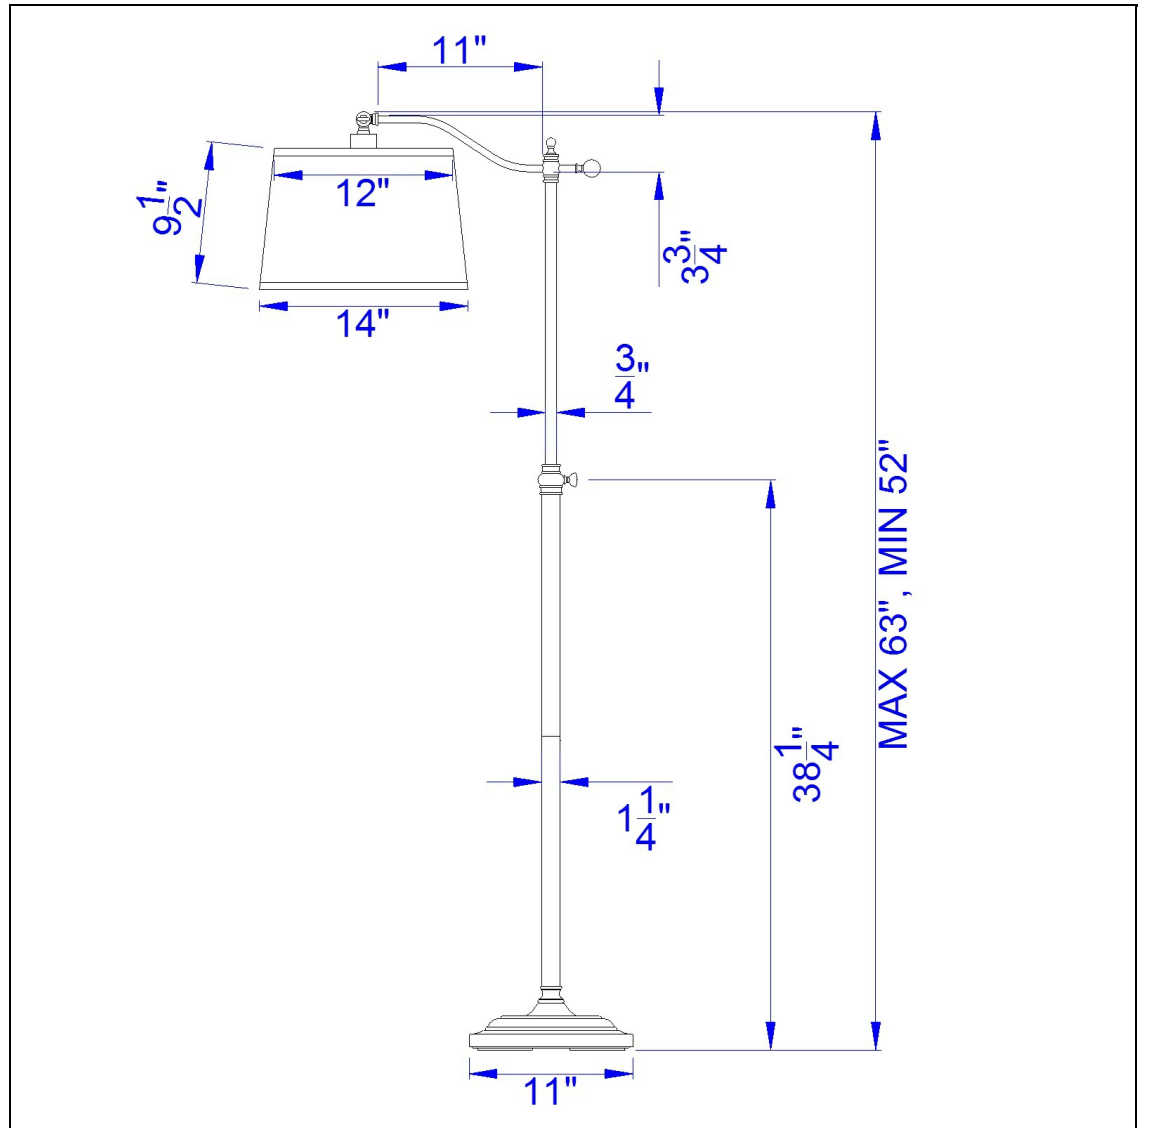

Product No. **BO-2205FL-AB**

Description

100W Wilmington Down Brige FI Lamp
Durable metal construction
Foot switch
Uno style shade
Minimum height is 52", Maximum is 63"
6 Foot cord
6 Foot cord
62.5" Height Metal Floro Lamp in Antique Brass

Technical Specifications

UPC	020193067284	Shade Top1	12.00
Wattage	100W	Shade Bottom1	14.00
CRI	N/A	Shade Side	9.50
Lumen	N/A	Carton 1 Dimensions	7.00 x 14.30 x 25.30
Switch Type	On/Off	Carton 2 Dimensions	10.00 x 15.00 x 25.30
Bulb Base	E26	Carton 3 Dimensions	16.00 x 16.00 x 10.00
Number of Lights	1	Package Dimensions	L: 25.30 W: 14.30 H: 7.00
Color	Antique Bronze		
Base Color	Antique Brass		