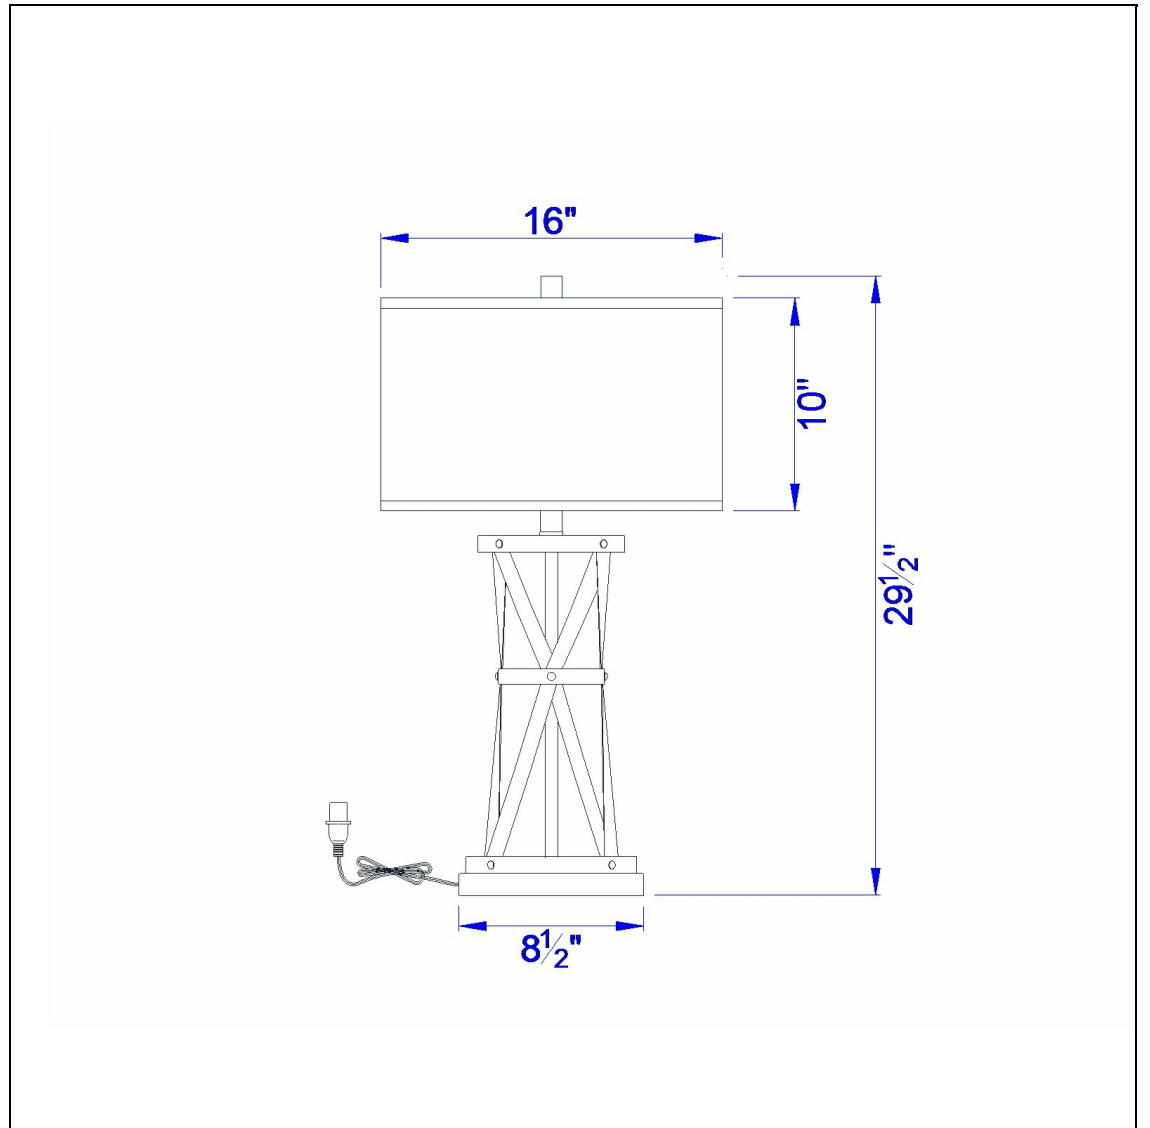

Product No. **BO-2182TB**

Description

150W 3Way Passo Iron Table Lamp
Durable iron construction
Drum hardback fabric shade included
Spider type shade
Three way mechanism for optimal control of light
6 Foot cord
29.5" Height Iron Table Lamp in Dark Bronze

Technical Specifications

UPC	020193067284	Shade Top1	16.00
Wattage	150W	Shade Bottom1	16.00
CRI	N/A	Shade Side	10.00
Lumen	N/A	Carton 1 Dimensions	23.50 x 10.50 x 10.50
Switch Type	3-Way	Carton 2 Dimensions	11.00 x 16.75 x 10.50
Bulb Base	E26	Carton 3 Dimensions	18.00 x 18.00 x 12.00
Number of Lights	1	Package Dimensions	L: 10.50 W: 10.50 H: 23.50
Color	Black		
Base Color	Dark Bronze		