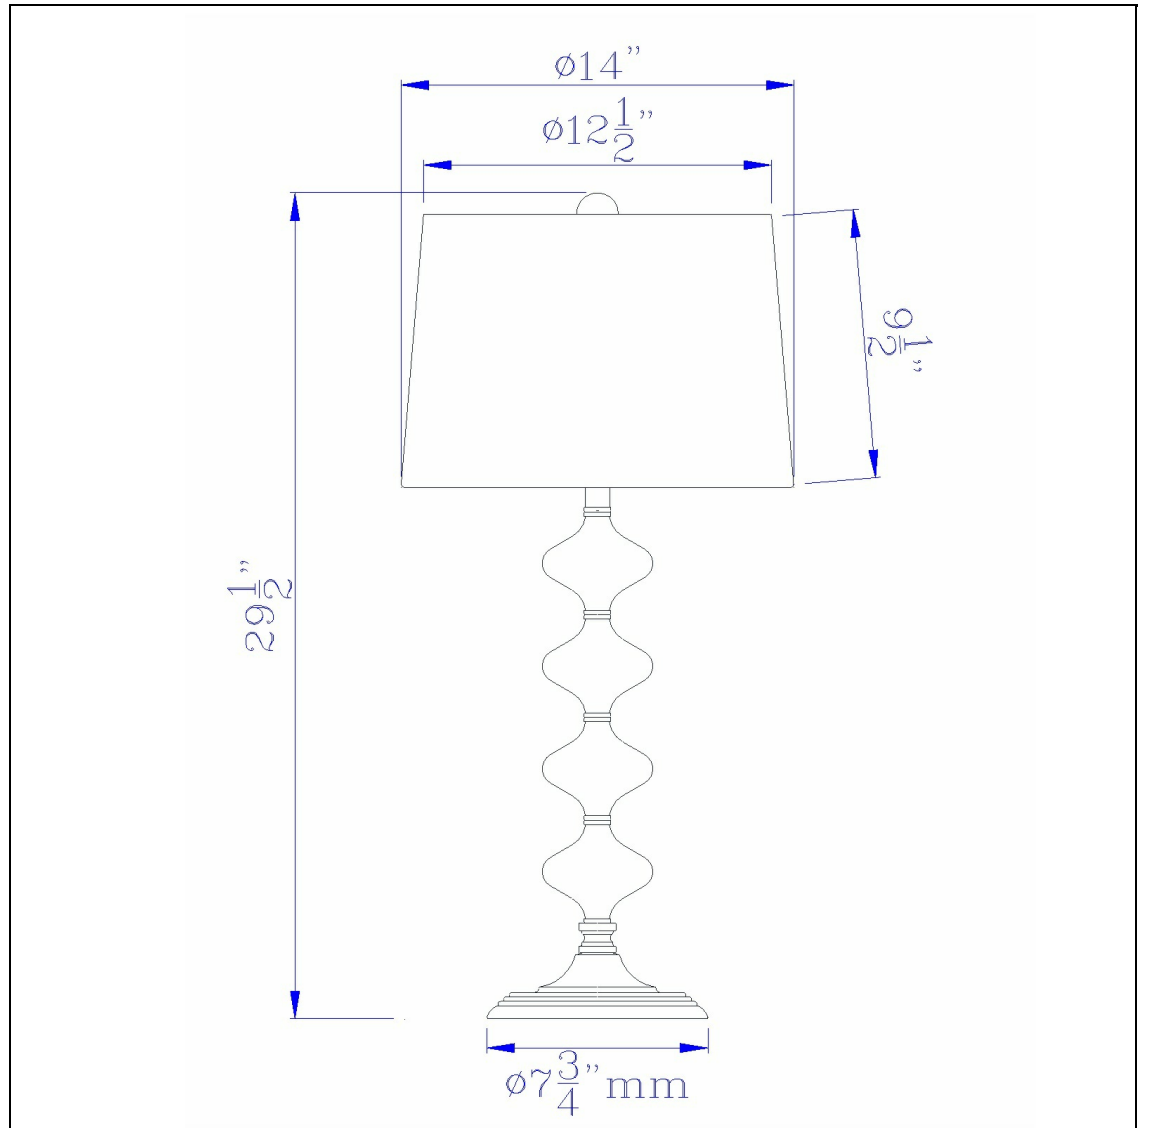

Product No. **BO-2170TB**

Description

150W 3 Way Lendava Gl's Ball TB LP  
Durable glass and metal construction  
High gloss chrome and metal finish  
Round harback shade included  
Spider type shade  
6 foot cord  
29.5" Height Glass/Metal Table Lamp in  
Chrome Metallic

Technical Specifications

<b>UPC</b>	020193067284	<b>Shade Top1</b>	12.50
<b>Wattage</b>	150W	<b>Shade Bottom1</b>	14.00
<b>Switch Type</b>	3-Way	<b>Shade Side</b>	9.75
<b>Bulb Base</b>	E26	<b>Carton 1 Dimensions</b>	24.30 x 9.90 x 9.90
<b>Number of Lights</b>	1	<b>Carton 2 Dimensions</b>	0.00 x 0.00 x 9.90
<b>Color</b>	Chrome	<b>Carton 3 Dimensions</b>	16.00 x 16.00 x 10.75
<b>Base Color</b>	Chrome/metallic Black	<b>Package Dimensions</b>	L: 9.90 W: 9.90 H: 24.30