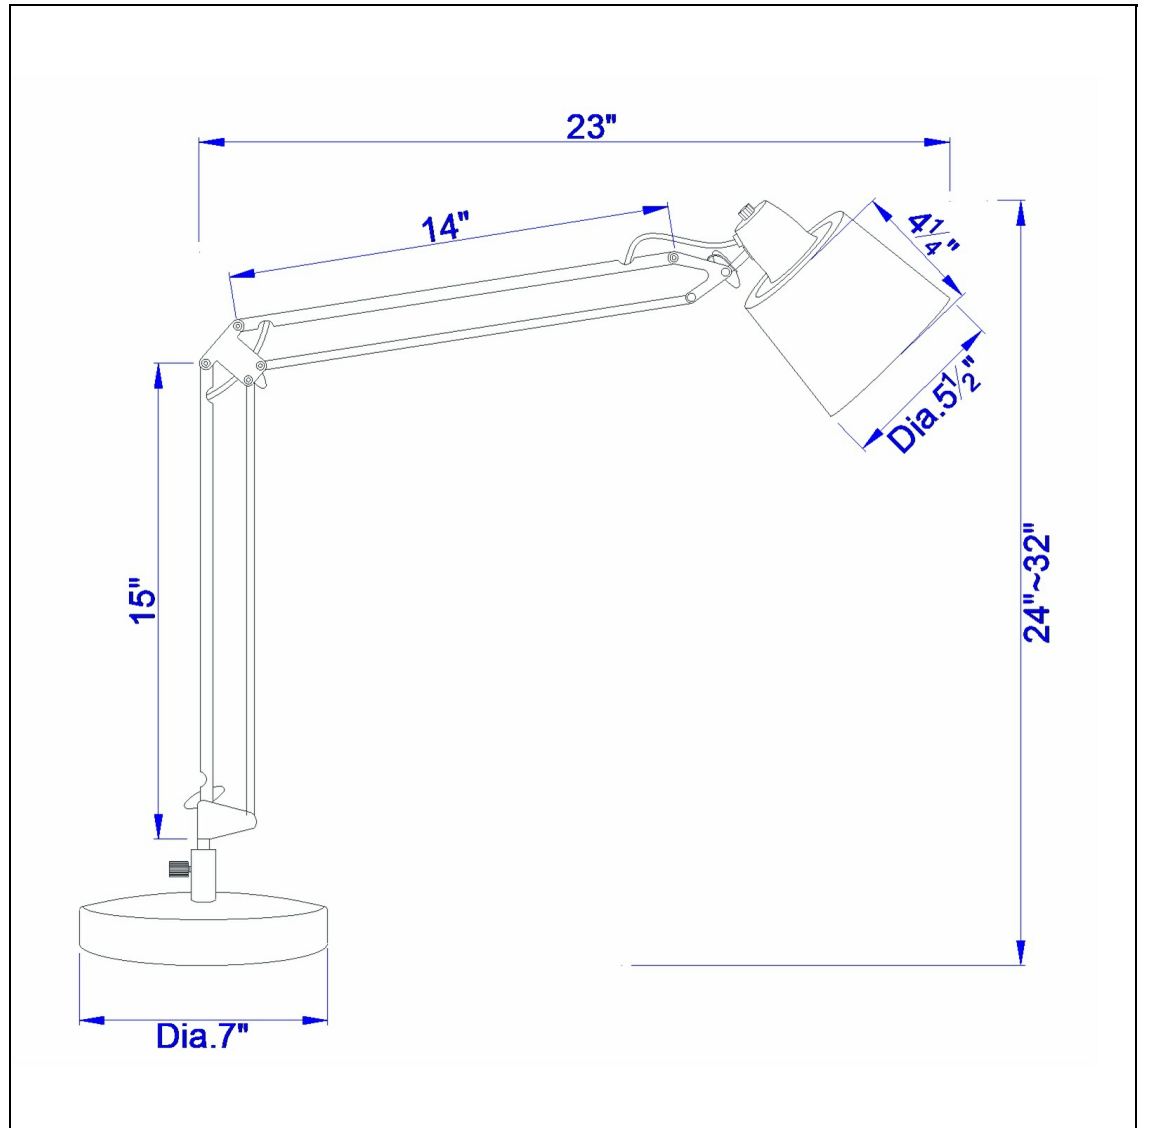

Product No. **BO-2165TB-BS**

Description

60W Udbina Dk Lp W/Adjust Arms
Durable metal construction
Lamp arm folds up and down
Head swivels
On/off switch on top of head
6 Foot cord
Ships in one carton
Ships in one carton
27" Height Metal Desk Lamp in Brushed Steel

Technical Specifications

UPC	020193067284	Shade Top1	5.50
Wattage	60W	Shade Bottom1	4.25
CRI	N/A	Shade Side	6.25
Lumen	N/A	Carton 1 Dimensions	21.50 x 11.30 x 15.80
Switch Type	On/Off	Carton 2 Dimensions	0.00 x 0.00 x 15.80
Bulb Base	E26	Package Dimensions	L: 15.80 W: 11.30 H: 21.50
Number of Lights	1		
Color	Brushed Steel		
Base Color	Brushed Steel		