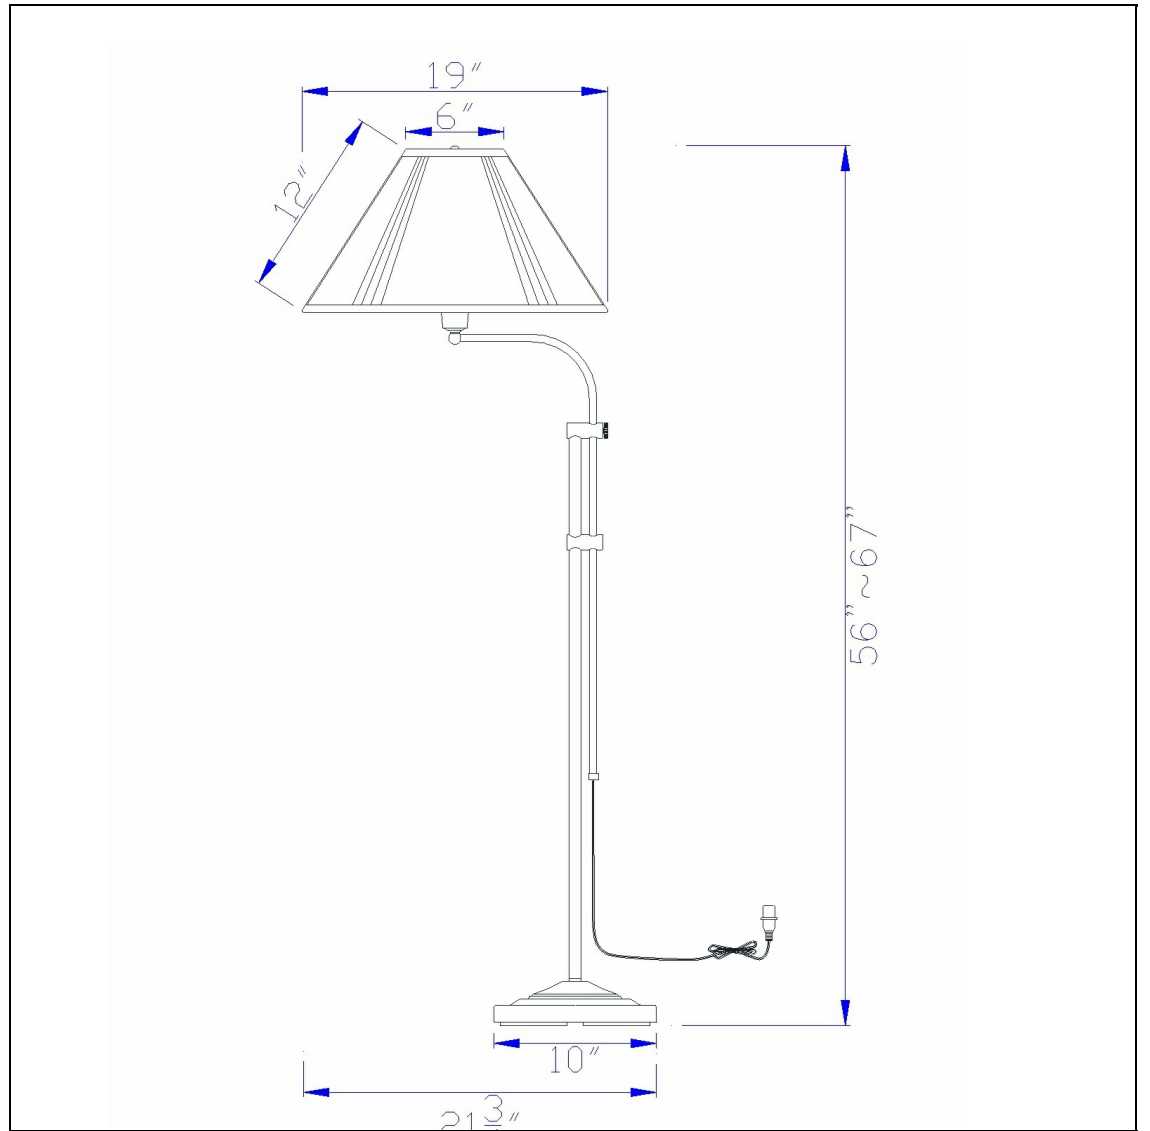

Product No. **BO-216-DB**

Description

150W 3 Way Floor Lamp With Adjustable Height
Durable metal construction
Includes hardback fabric shade
Spider type shade
Three way mechanism for optimal control of light
6 Foot cord
67.5" Height Metal Floor Lamp in Dark Bronze

Technical Specifications

UPC	020193067284	Carton 1 Dimensions	27.50 x 5.00 x 12.80
Wattage	150W	Carton 2 Dimensions	12.00 x 20.00 x 12.80
CRI	N/A	Carton 3 Dimensions	20.00 x 20.00 x 10.00
Lumen	N/A	Package Dimensions	L: 12.80 W: 5.00 H: 27.50
Switch Type	3-Way		
Bulb Base	E26		
Number of Lights	1		
Color	Dark Bronze		
Base Color	Dark Bronze		