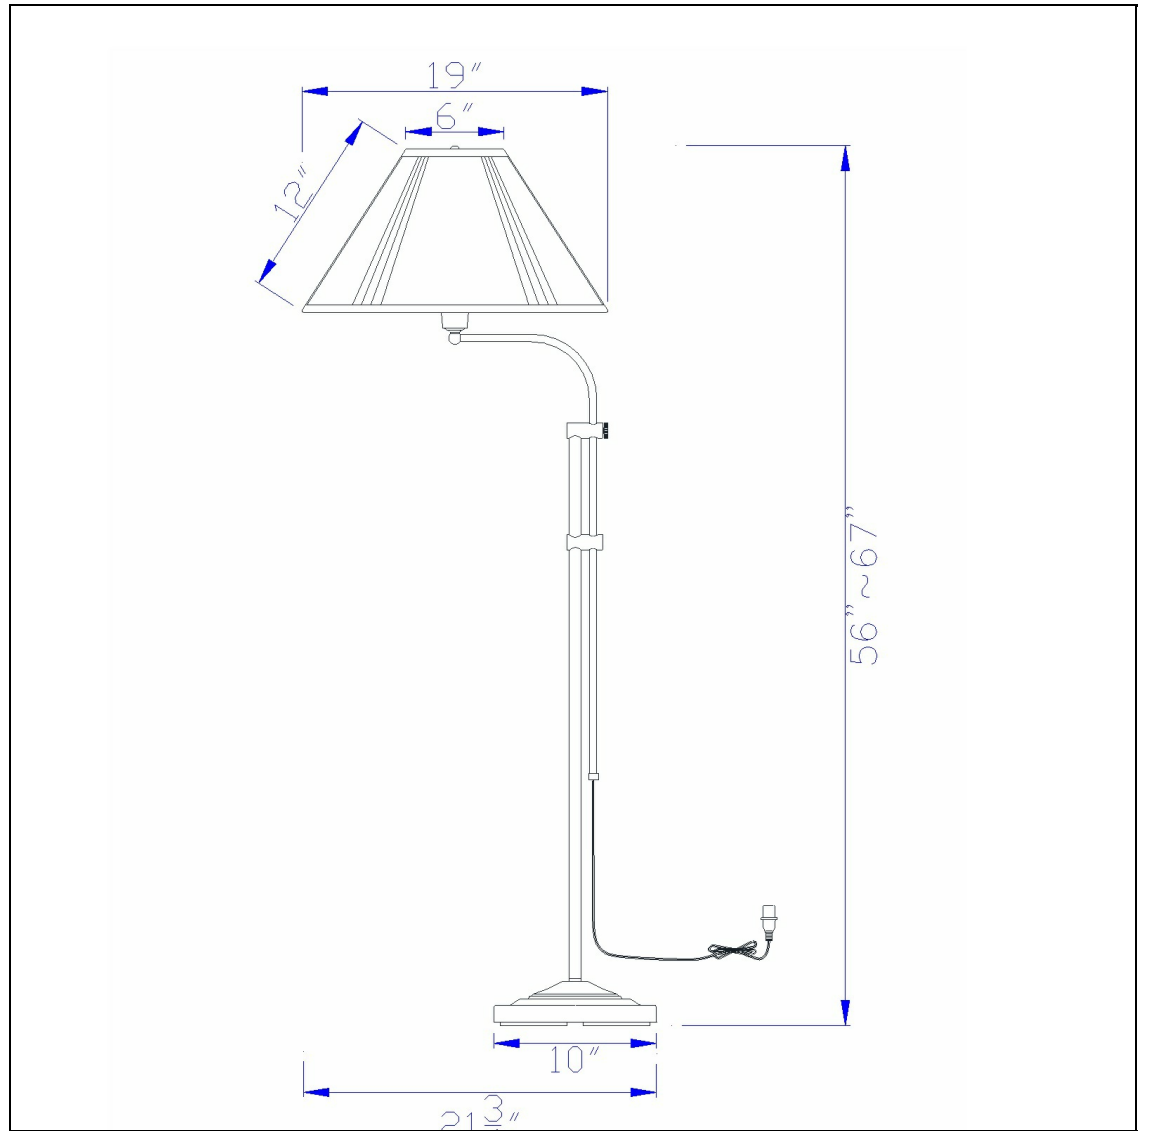

Product No. **BO-216-BS**

Description

150W 3 Way Floor Lamp W/Adjust Pole  
Durable metal construction  
Includes hardback fabric shade  
Spider type shade  
Three way mechanism for optimal control of light  
6 Foot cord  
6 Foot cord  
67.5" Height Metal Floor Lamp in Brushed Steel

Technical Specifications

<b>UPC</b>	020193067284	<b>Carton 1 Dimensions</b>	27.50 x 5.00 x 12.80
<b>Wattage</b>	150W	<b>Carton 2 Dimensions</b>	12.00 x 20.00 x 12.80
<b>CRI</b>	N/A	<b>Carton 3 Dimensions</b>	20.00 x 20.00 x 10.00
<b>Lumen</b>	N/A	<b>Package Dimensions</b>	L: 12.80 W: 5.00 H: 27.50
<b>Switch Type</b>	3-Way		
<b>Bulb Base</b>	E26		
<b>Number of Lights</b>	1		
<b>Color</b>	Brushed Steel		
<b>Base Color</b>	Brushed Steel		