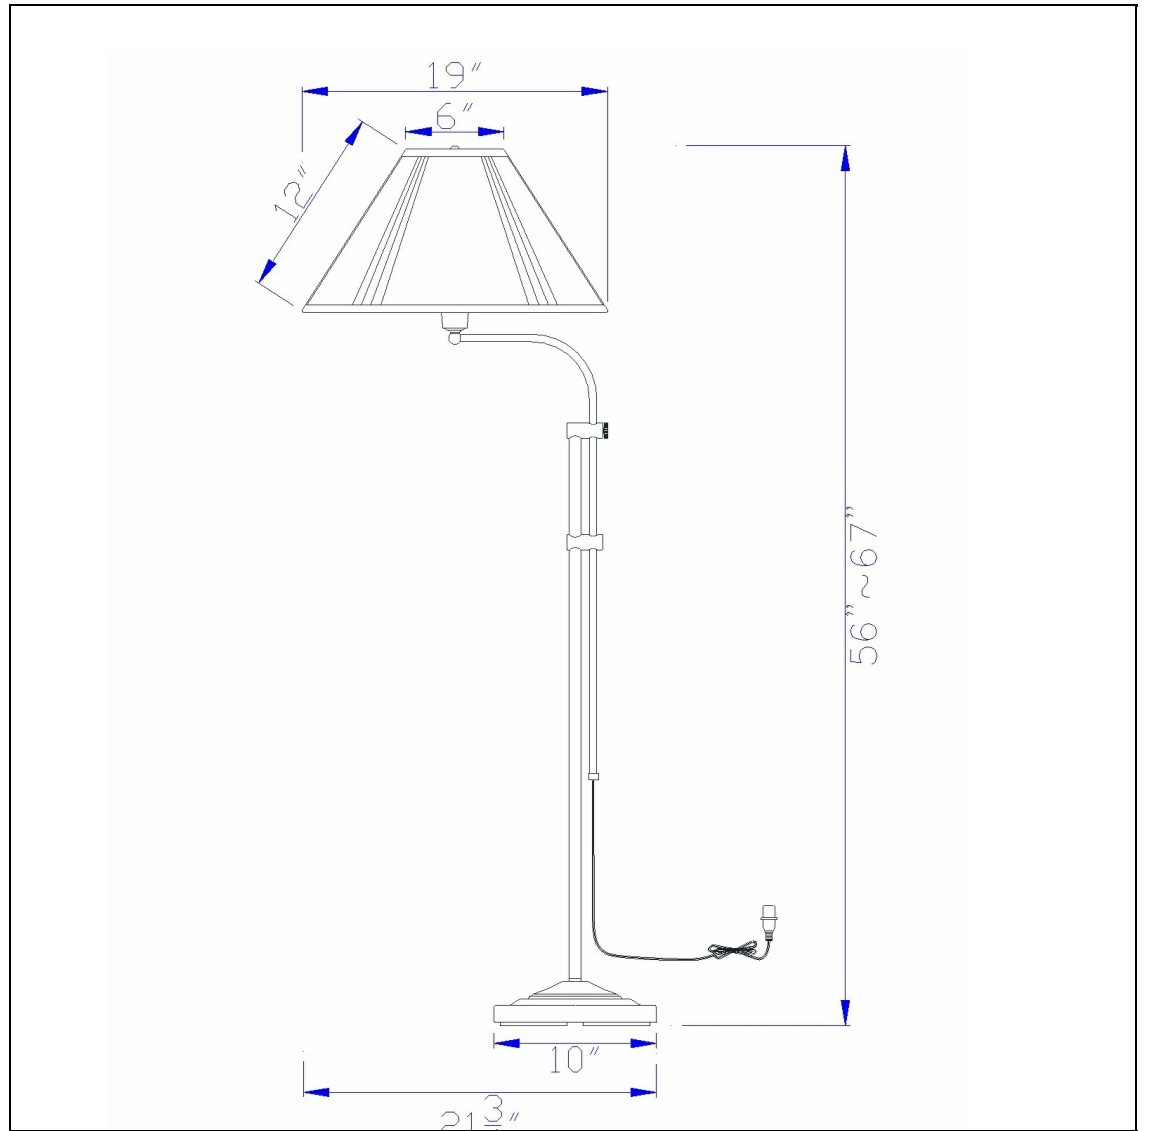

Product No. **BO-216-AB**

Description

150W 3 Way Floor Lamp W/Adjust Pole  
Durable metal construction  
Includes hardback fabric shade  
Spider type shade  
Three way mechanism for optimal control of light  
6 Foot cord  
67.5" Height Metal Floor Lamp in Antique Brass

Technical Specifications

<b>UPC</b>	020193067284	<b>Carton 1 Dimensions</b>	27.50 x 5.00 x 12.80
<b>Wattage</b>	150W	<b>Carton 2 Dimensions</b>	12.00 x 20.00 x 12.80
<b>CRI</b>	N/A	<b>Carton 3 Dimensions</b>	20.00 x 20.00 x 10.00
<b>Lumen</b>	N/A	<b>Package Dimensions</b>	L: 12.80 W: 5.00 H: 27.50
<b>Switch Type</b>	3-Way		
<b>Bulb Base</b>	E26		
<b>Number of Lights</b>	1		
<b>Color</b>	Antique Bronze		
<b>Base Color</b>	Antique Brass		