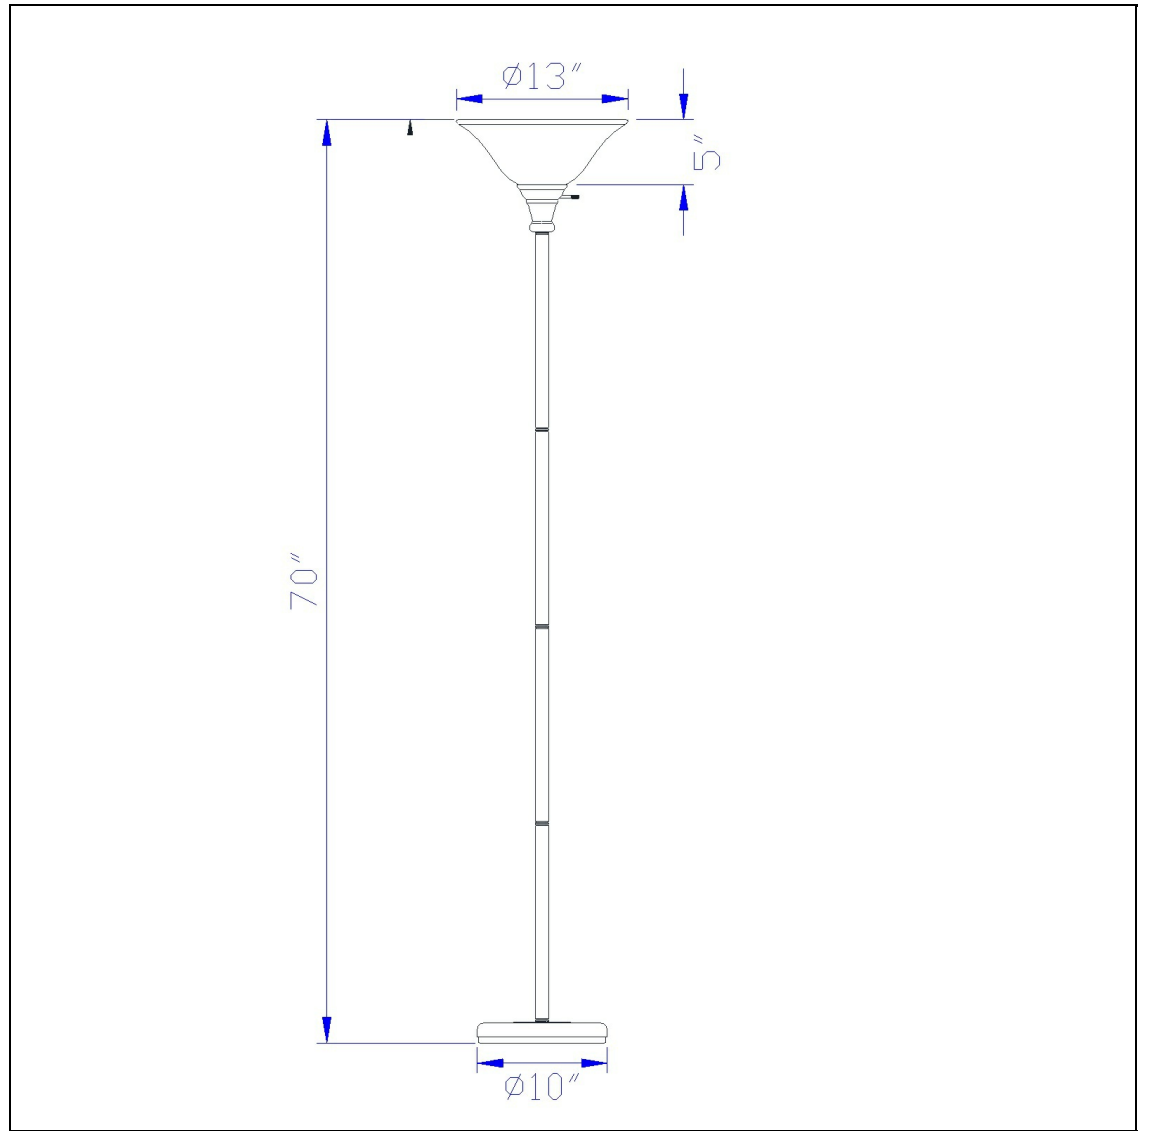

Product No. **BO-213-WH**

Description

150W 3 Way Torchiere
Durable metal construction
On/off switch on neck base
3 way mechanism for optimal control of light
Includes glass frosted shade
6 Foot cord
Ships in one carton
70" Height Metal Torchiere in White

Technical Specifications

UPC	020193067284
Wattage	150W
CRI	N/A
Lumen	N/A
Switch Type	3-Way
Bulb Base	E26
Number of Lights	1
Color	White
Base Color	White

Carton 1 Dimensions	19.00 x 9.50 x 17.00
Carton 2 Dimensions	0.00 x 0.00 x 17.00
Package Dimensions	L: 17.00 W: 9.50 H: 19.00