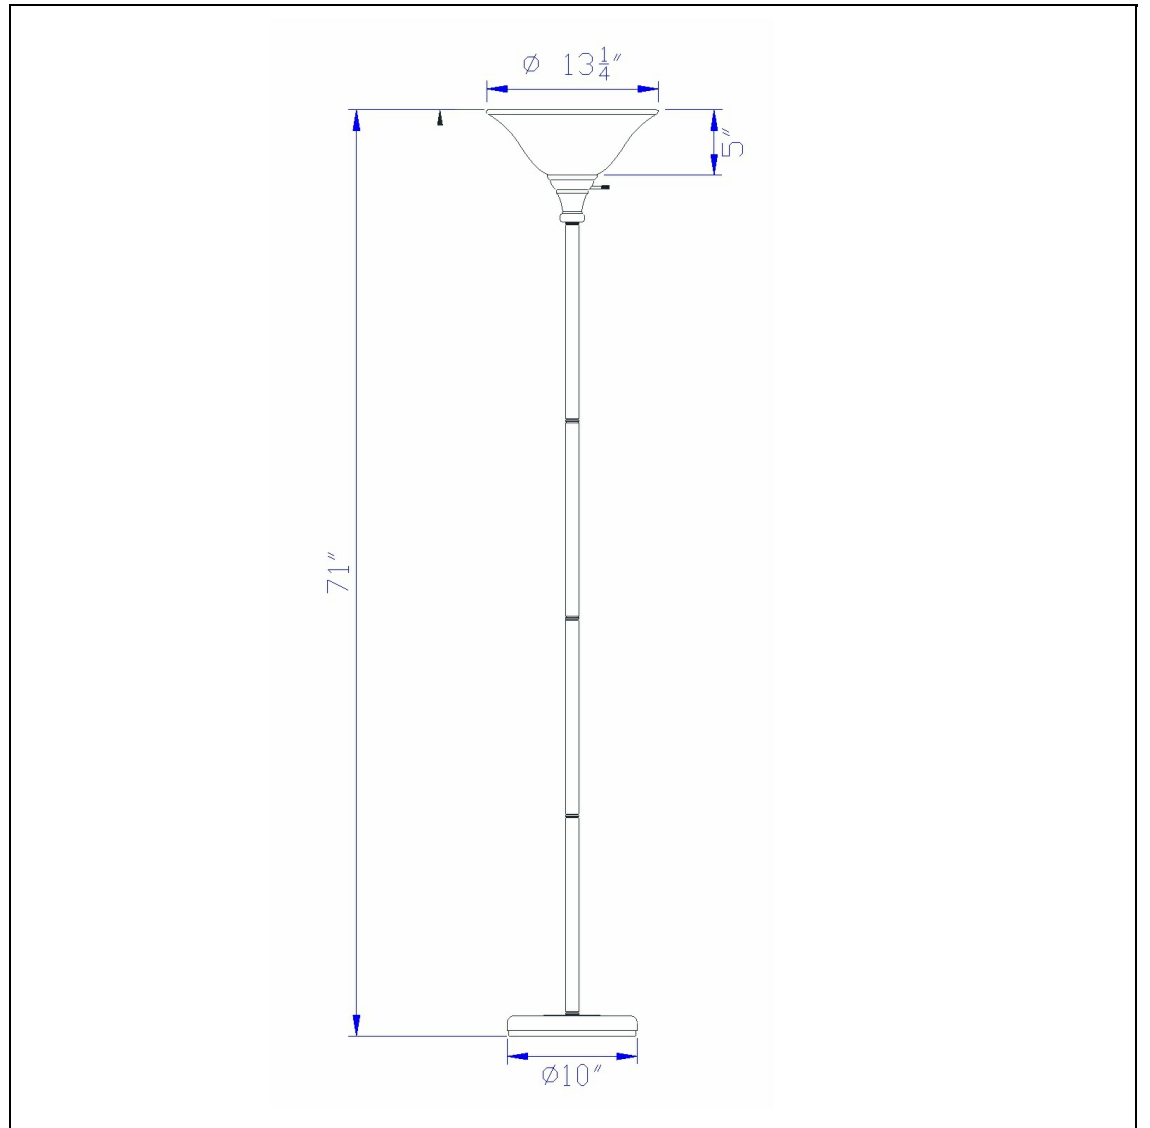

Product No. **BO-213-DB**

Description

150W 3Way Torchiere W/ Glass Shd  
Durable metal construction  
On/off switch on neck base  
3 way mechanism for optimal control of light  
Includes glass frosted shade  
6 Foot cord  
Ships in one carton  
Ships in one carton  
70" Height Metal Torchiere in Dark Bronze

Technical Specifications

<b>UPC</b>	020193067284	<b>Carton 1 Dimensions</b>	19.00 x 9.50 x 17.00
<b>Wattage</b>	150W	<b>Carton 2 Dimensions</b>	0.00 x 0.00 x 17.00
<b>CRI</b>	N/A	<b>Package Dimensions</b>	L: 17.00 W: 9.50 H: 19.00
<b>Lumen</b>	N/A		
<b>Switch Type</b>	3-Way		
<b>Bulb Base</b>	E26		
<b>Number of Lights</b>	1		
<b>Color</b>	Dark Bronze		
<b>Base Color</b>	Dark Bronze		