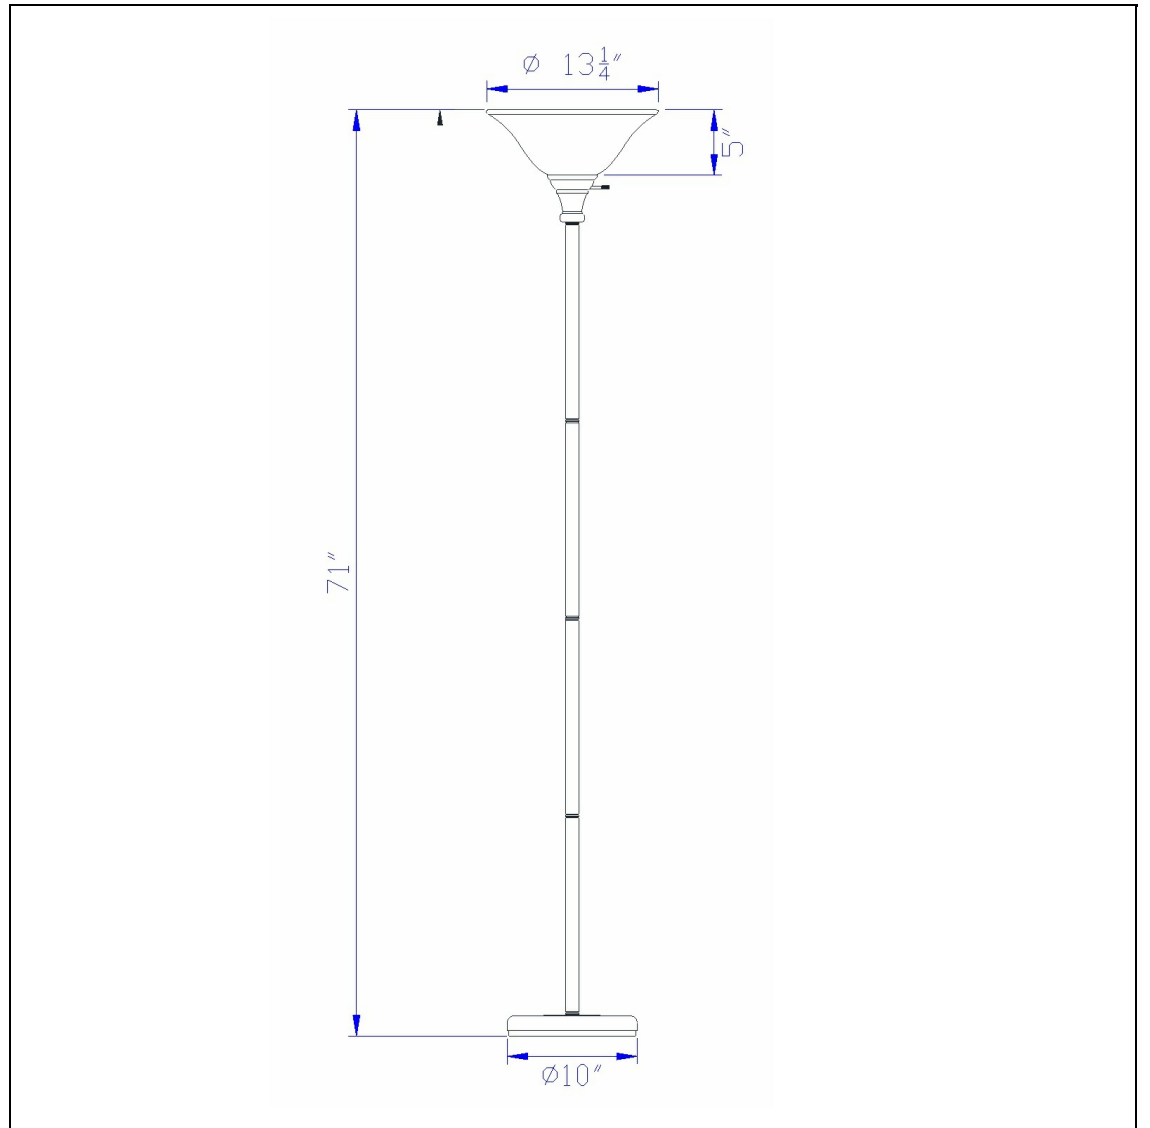

Product No. **BO-213-BK**

12#

Description

150W 3 Way Torchiere
Durable metal construction
On/off switch on neck base
3 way mechanism for optimal control of light
Includes glass frosted shade
6 Foot cord
Ships in one carton
Ships in one carton
70" Height Metal Torchiere in Black

Technical Specifications

UPC	020193067284
Wattage	150W
CRI	N/A
Lumen	N/A
Switch Type	3-Way
Bulb Base	E26
Number of Lights	1
Color	Black
Base Color	Black

Carton 1 Dimensions	19.00 x 9.50 x 17.00
Carton 2 Dimensions	0.00 x 0.00 x 17.00
Package Dimensions	L: 17.00 W: 9.50 H: 19.00