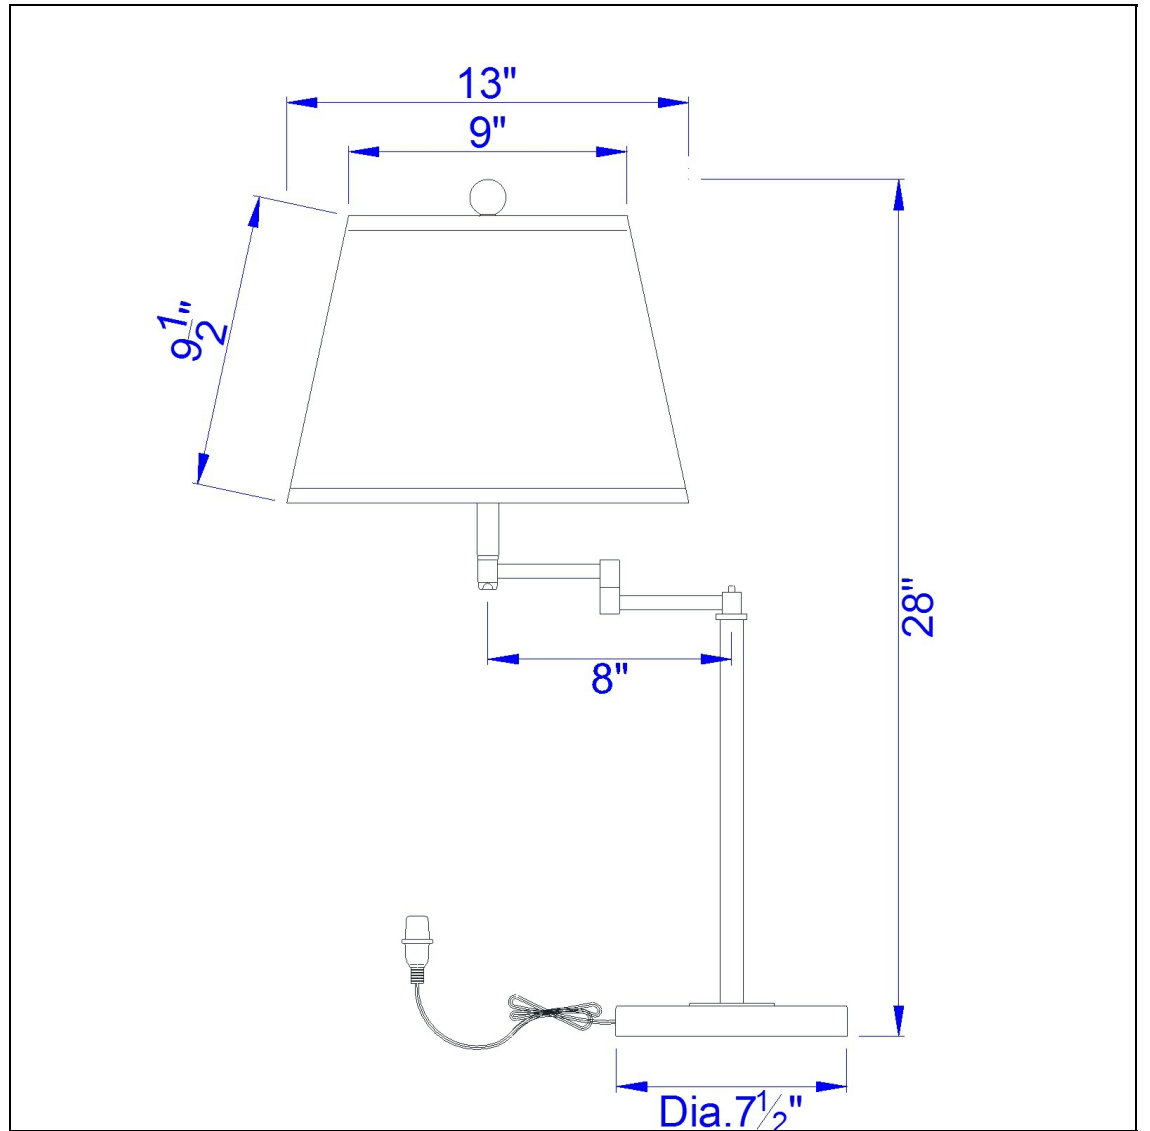

Product No. **BO-2077TB-DB**

Description

150W 3Way Andros Metal Swing Arm Tb
Durable metal construction
3 way mechanism for optimal control of light
Tan hardback shade included
Spider type shade
6 Foot cord
27" Height Metal Table Lamp in Dark Bronze

Technical Specifications

UPC	020193067284	Shade Top1	9.00
Wattage	150W	Shade Bottom1	13.00
CRI	N/A	Shade Side	9.50
Lumen	N/A	Carton 1 Dimensions	17.80 x 14.30 x 18.10
Switch Type	3-Way	Carton 2 Dimensions	10.00 x 14.00 x 18.10
Bulb Base	E26	Carton 3 Dimensions	20.00 x 20.00 x 10.00
Number of Lights	1	Package Dimensions	L: 18.10 W: 14.30 H: 17.80
Color	Dark Bronze		
Base Color	Dark Bronze		