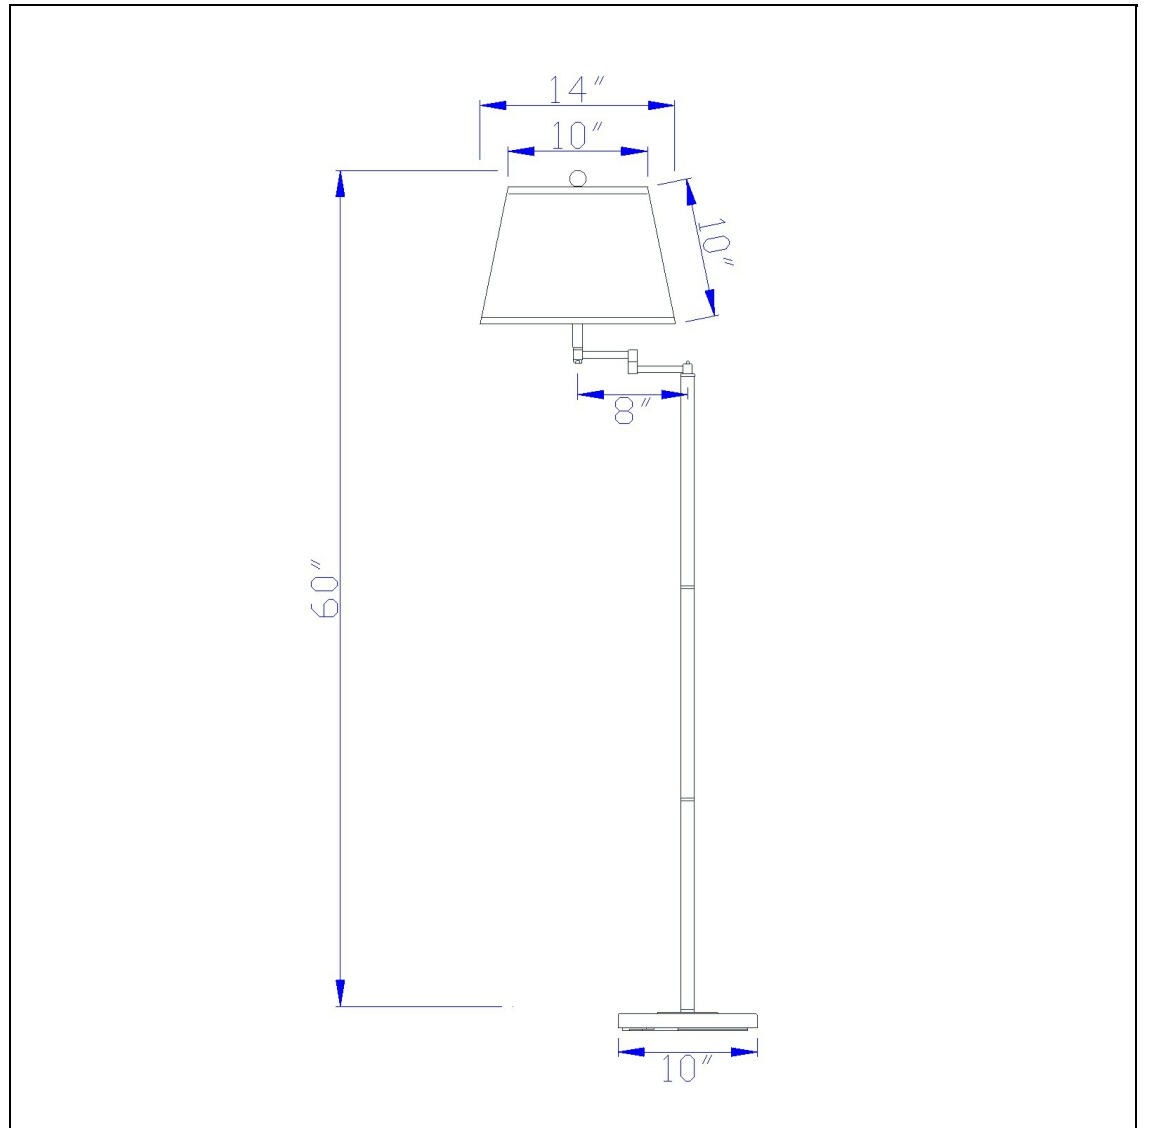

Product No. **BO-2077SWFL-BS**

Description

150W 3Way Andros Mtl Swing Arm Fl Lp
Durable metal construction
3 way mechanism for optimal control of light
White hardback shade included
Spider type shade
6 Foot cord
60" Height Metal Floor Lamp in Brushed Steel

Technical Specifications

UPC	020193067284	Shade Top1	10.00
Wattage	150W	Shade Bottom1	14.00
CRI	N/A	Shade Side	10.00
Lumen	N/A	Carton 1 Dimensions	15.80 x 5.30 x 15.50
Switch Type	3-Way	Carton 2 Dimensions	10.00 x 15.00 x 15.50
Bulb Base	E26	Carton 3 Dimensions	16.00 x 16.00 x 10.00
Number of Lights	1	Package Dimensions	L: 15.50 W: 5.30 H: 15.80
Color	Brushed Steel		
Base Color	Argent		