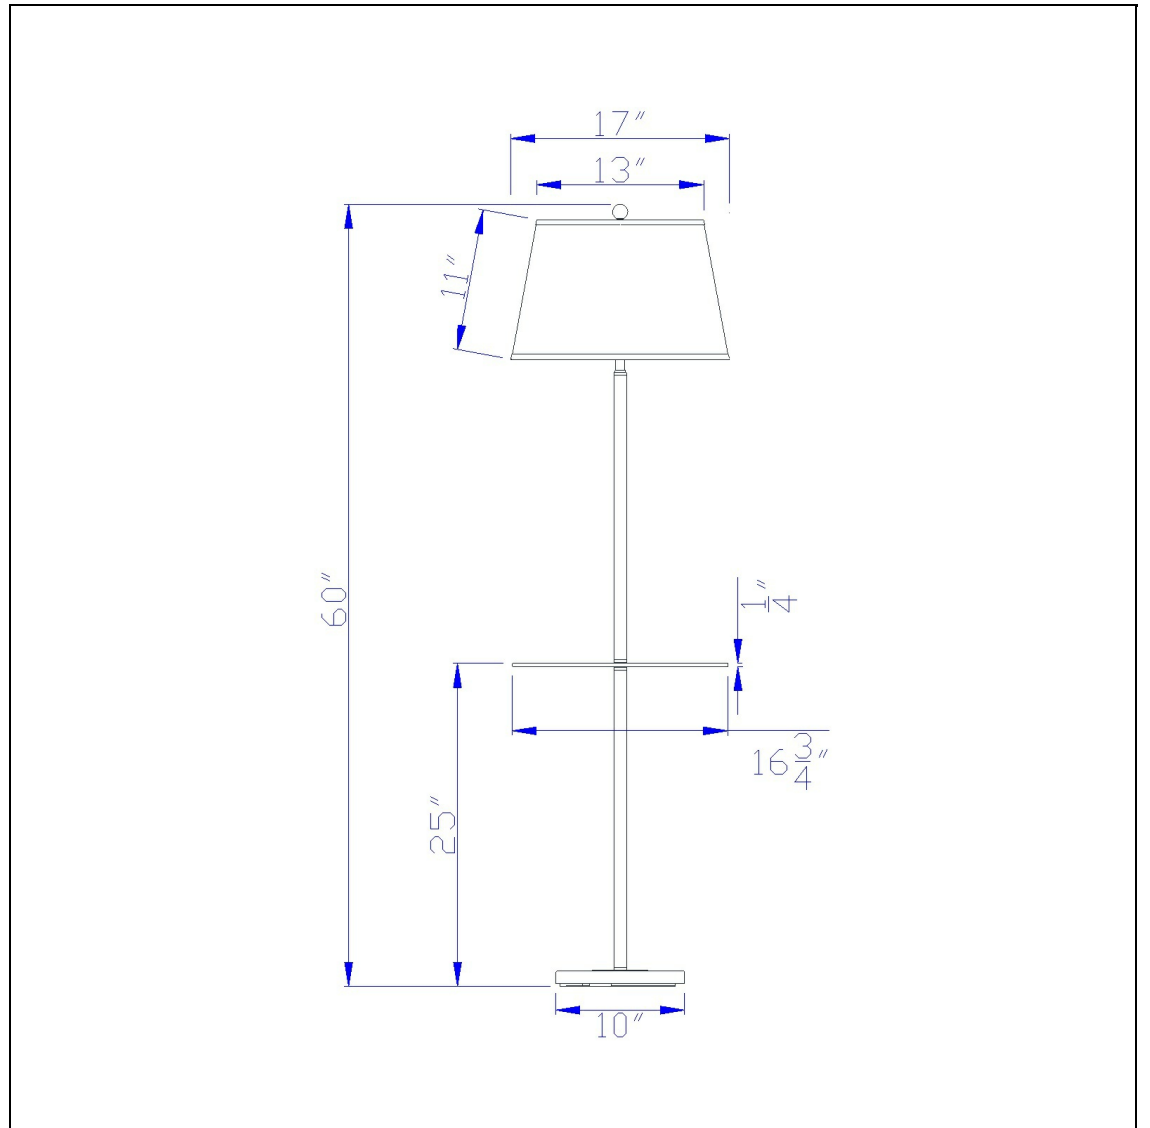

Product No. **BO-2077GT-BS**

Description

150W 3Way Andros Fl Lp W/Glass Tray  
Durable metal construction  
3 way mechanism for optimal control of light  
White hardback shade included  
Spider type shade  
6 Foot cord  
6 Foot cord  
60" Height Metal Floor Lamp in Brushed Steel

Technical Specifications

<b>UPC</b>	020193067284	<b>Shade Top1</b>	13.00
<b>Wattage</b>	150W	<b>Shade Bottom1</b>	17.00
<b>CRI</b>	N/A	<b>Shade Side</b>	11.00
<b>Lumen</b>	N/A	<b>Carton 1 Dimensions</b>	21.80 x 6.30 x 19.80
<b>Switch Type</b>	3-Way	<b>Carton 2 Dimensions</b>	11.00 x 18.00 x 19.80
<b>Bulb Base</b>	E26	<b>Carton 3 Dimensions</b>	20.00 x 20.00 x 10.00
<b>Number of Lights</b>	1	<b>Package Dimensions</b>	L: 19.80 W: 6.30 H: 21.80
<b>Color</b>	Brushed Steel		
<b>Base Color</b>	Argent		