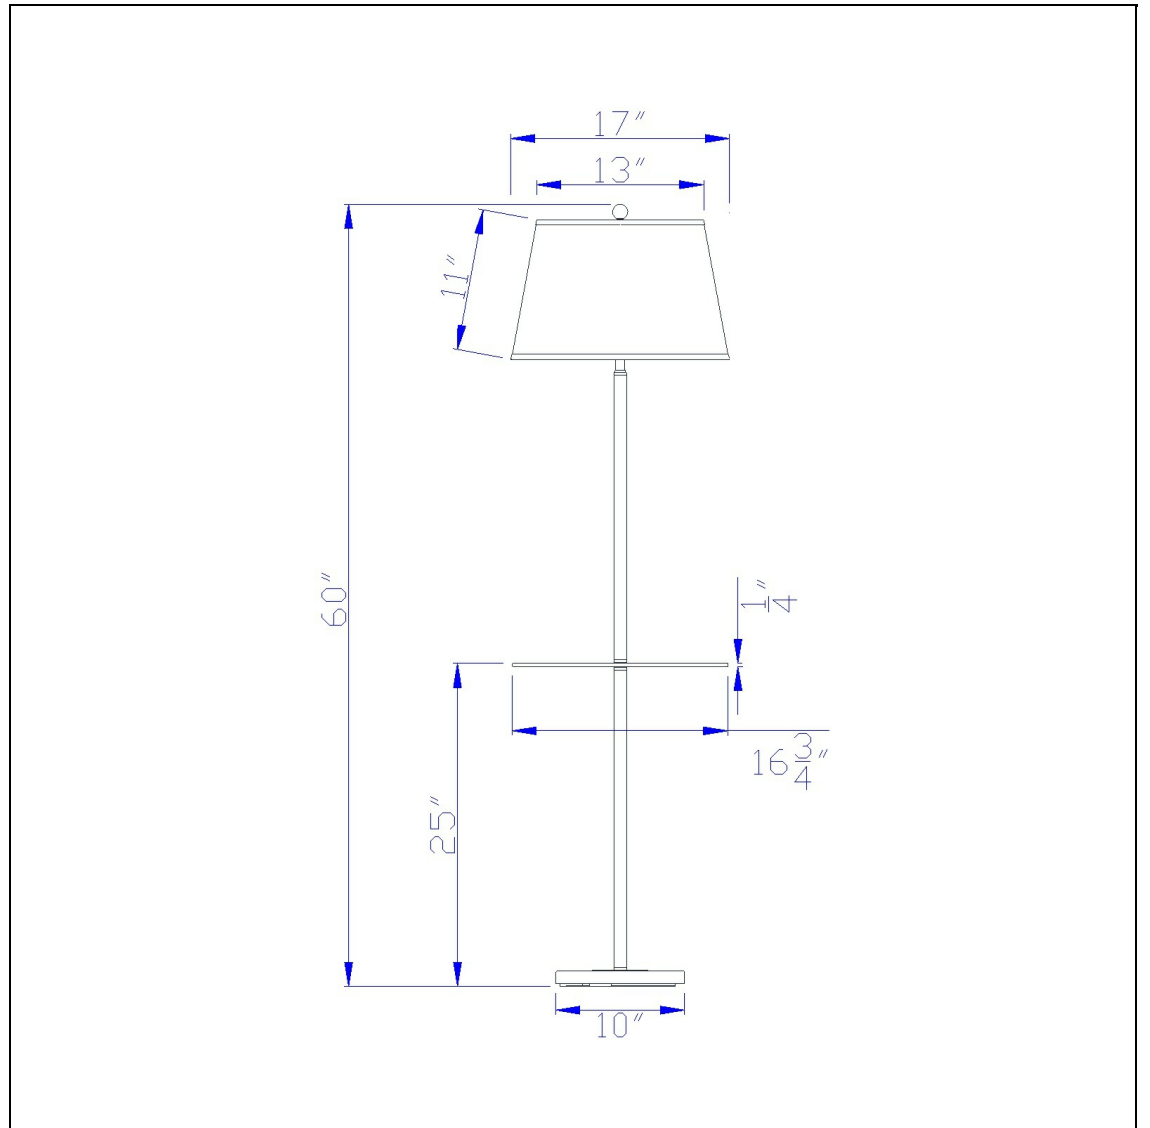

Product No. **BO-2077GT-BS**

Description

150W 3Way Andros FI Lp W/Glass Tray  
Durable metal construction  
3 way mechanism for optimal control of light  
White hardback shade included  
Spider type shade  
6 Foot cord  
60" Height Metal Floor Lamp in Brushed Steel

Technical Specifications

<b>UPC</b>	020193067284	<b>Shade Top1</b>	13.00
<b>Wattage</b>	150W	<b>Shade Bottom1</b>	17.00
<b>CRI</b>	N/A	<b>Shade Side</b>	11.00
<b>Lumen</b>	N/A	<b>Carton 1 Dimensions</b>	21.80 x 6.30 x 19.80
<b>Switch Type</b>	3-Way	<b>Carton 2 Dimensions</b>	11.00 x 18.00 x 19.80
<b>Bulb Base</b>	E26	<b>Carton 3 Dimensions</b>	20.00 x 20.00 x 10.00
<b>Number of Lights</b>	1	<b>Package Dimensions</b>	L: 19.80 W: 6.30 H: 21.80
<b>Color</b>	Brushed Steel		
<b>Base Color</b>	Argent		