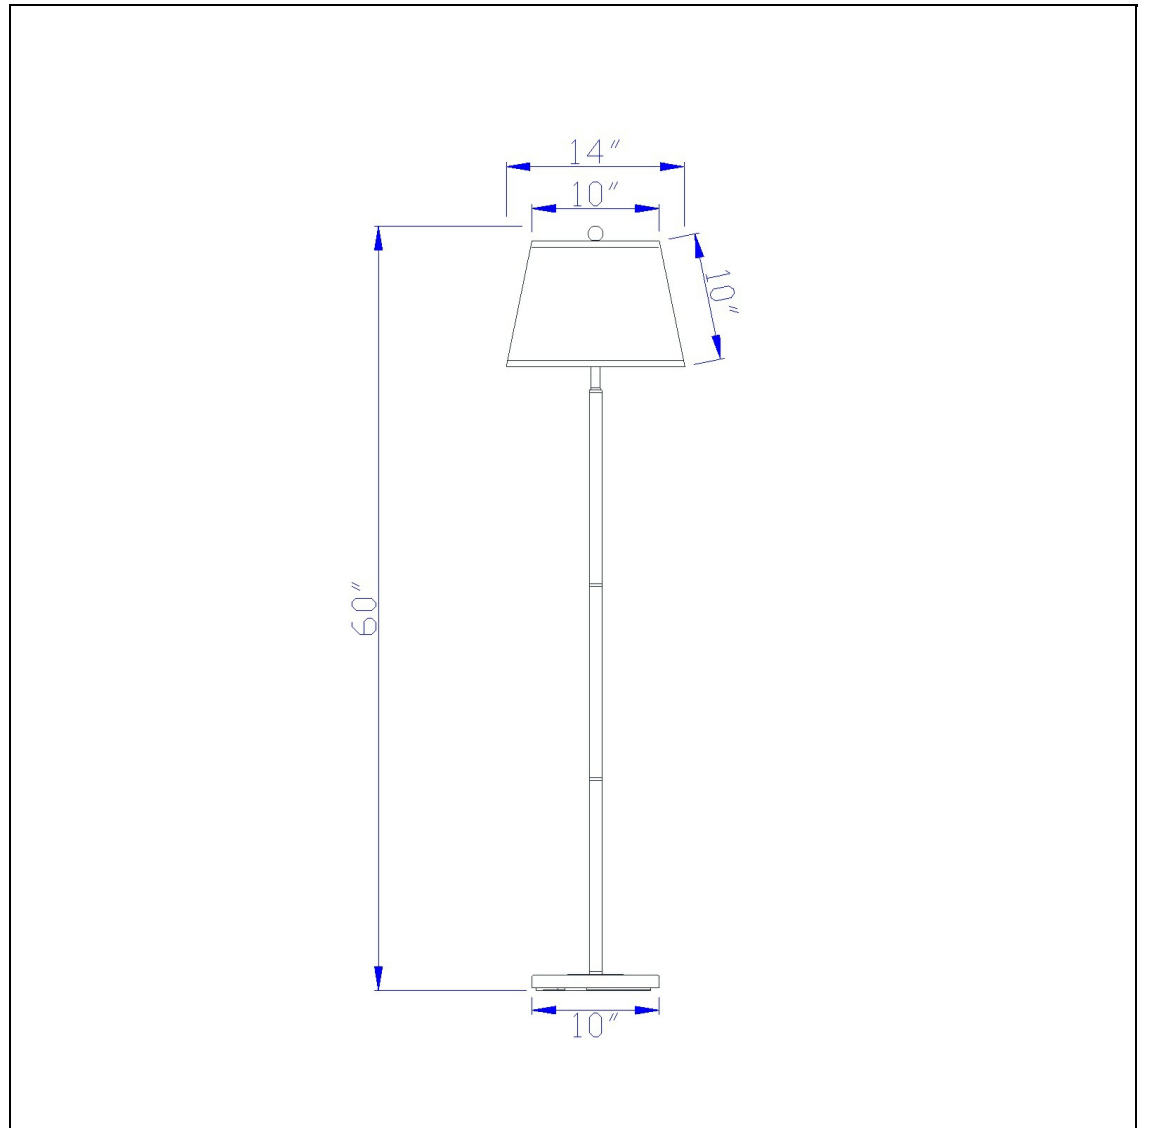

Product No. **BO-2077FL-DB**

Description

150W 3Way Andros Metal Floor Lamp
Durable metal construction
3 way mechanism for optimal control of light
Tan hardback shade included
Spider type shade
6 Foot cord
60" Height Metal Floor Lamp in Dark Bronze

Technical Specifications

UPC	020193067284	Shade Top1	10.00
Wattage	150W	Shade Bottom1	14.00
CRI	N/A	Shade Side	10.00
Lumen	N/A	Carton 1 Dimensions	16.30 x 5.90 x 16.00
Switch Type	3-Way	Carton 2 Dimensions	10.00 x 15.00 x 16.00
Bulb Base	E26	Carton 3 Dimensions	20.00 x 20.00 x 10.00
Number of Lights	1	Package Dimensions	L: 16.00 W: 5.90 H: 16.30
Color	Dark Bronze		
Base Color	Dark Bronze		