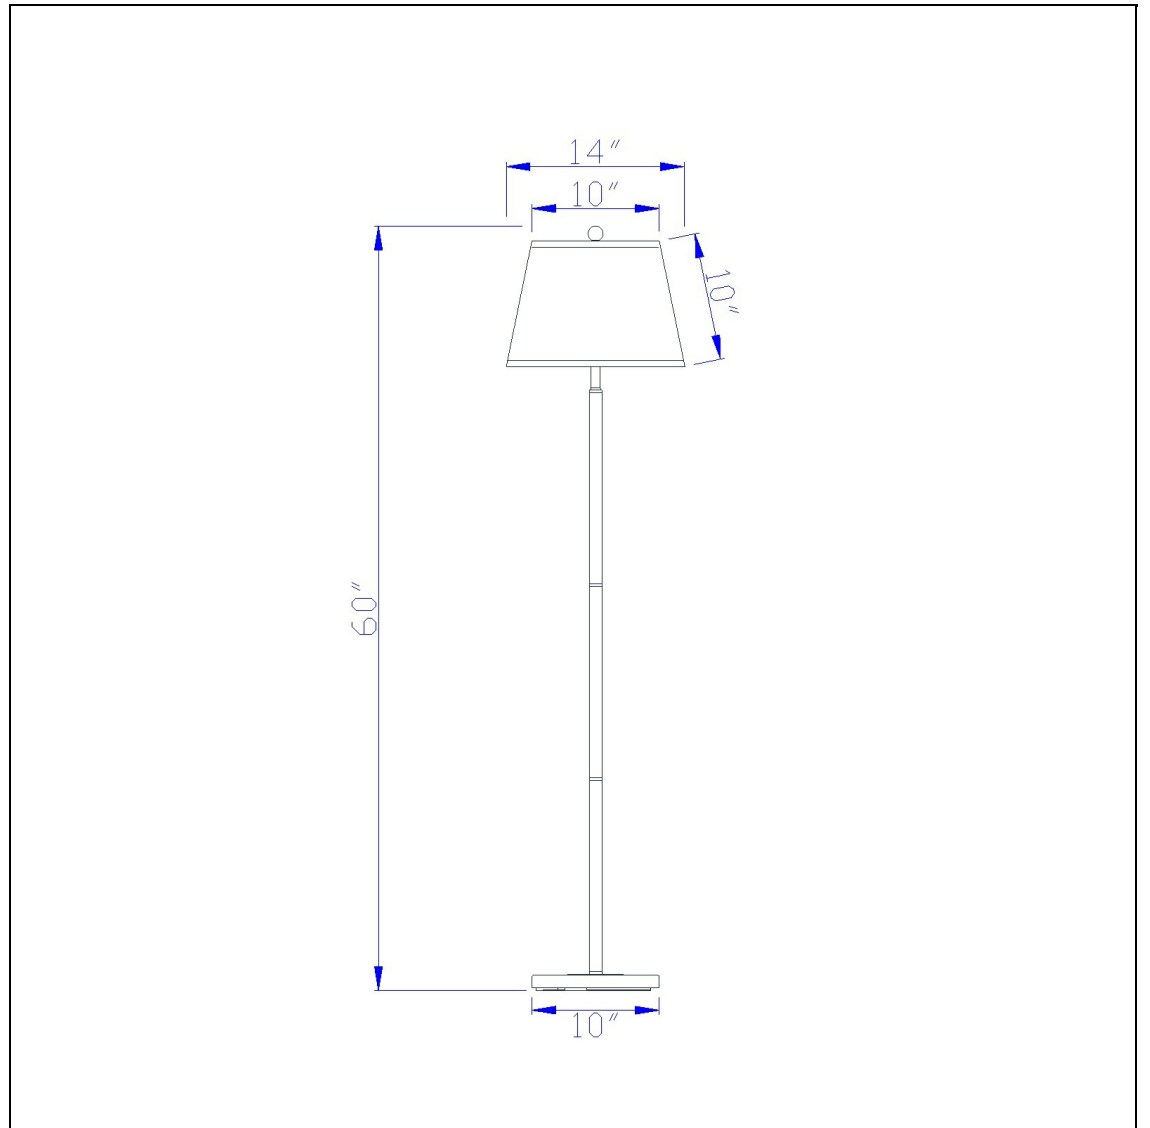

Product No. **BO-2077FL-BS**

Description

150W 3Way Andros Metal Floor Lamp
Durable metal construction
3 way mechanism for optimal control of light
White hardback shade included
Spider type shade
6 Foot cord
60" Height Metal Floor Lamp in Brushed Steel

Technical Specifications

UPC	020193067284	Shade Top1	10.00
Wattage	150W	Shade Bottom1	14.00
CRI	N/A	Shade Side	10.00
Lumen	N/A	Carton 1 Dimensions	16.30 x 5.90 x 16.00
Switch Type	3-Way	Carton 2 Dimensions	10.00 x 15.00 x 16.00
Bulb Base	E26	Carton 3 Dimensions	20.00 x 20.00 x 10.00
Number of Lights	1	Package Dimensions	L: 16.00 W: 5.90 H: 16.30
Color	Brushed Steel		
Base Color	Argent		