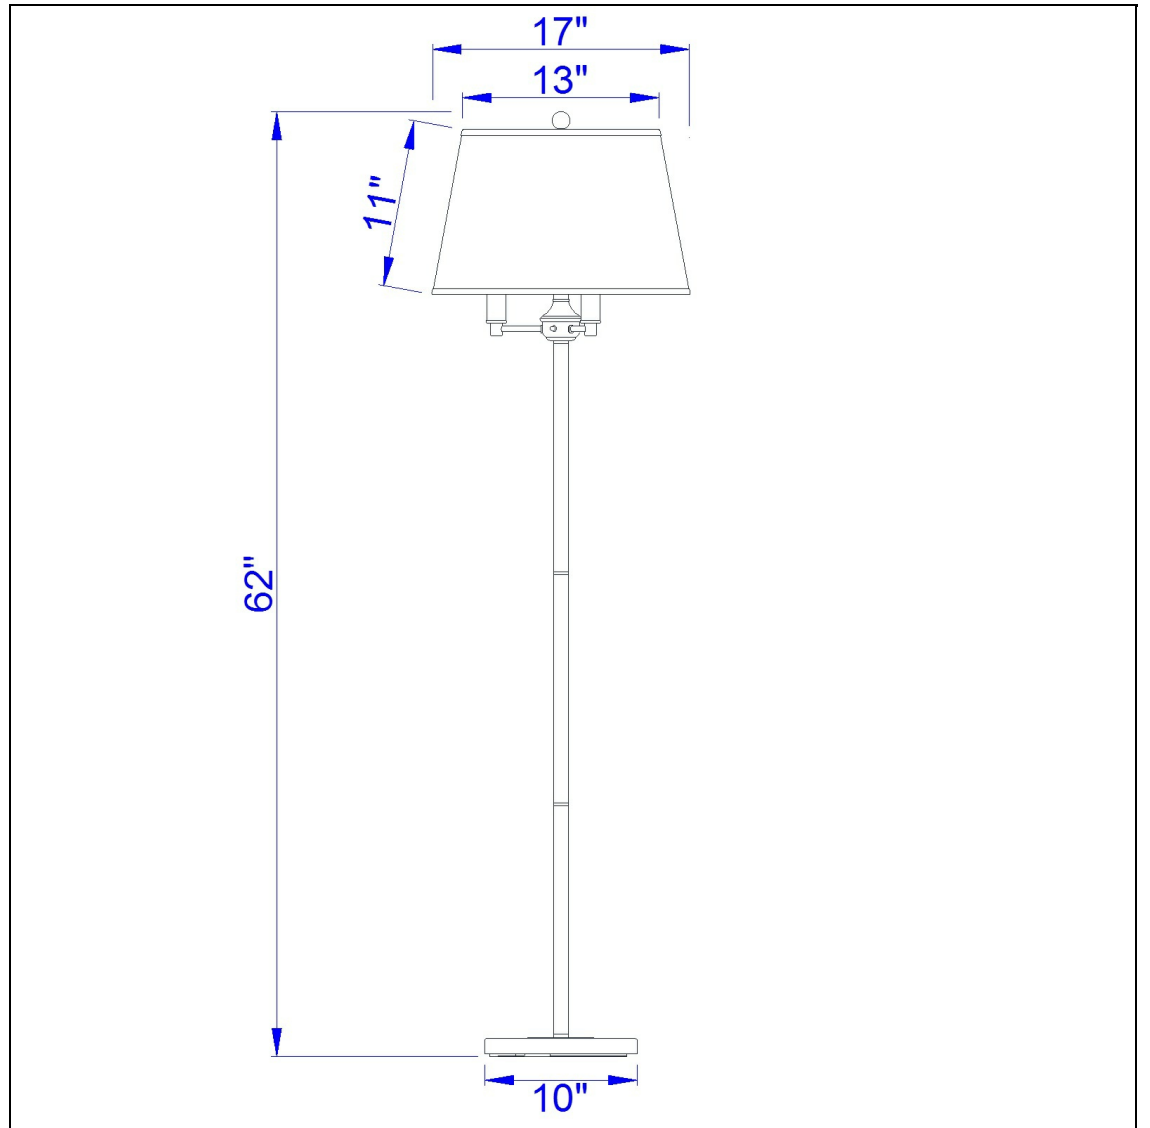

Product No. **BO-2077-6WY-DB**

Description

150W 3Way,40Wx3,Andros Floor Lamp  
Durable metal construction  
6 way mechanism for optimal control of light  
Tan hardback shade included  
Spider type shade  
6 Foot cord  
62" Height Metal Floor Lamp in Dark Bronze

Technical Specifications

<b>UPC</b>	020193067284	<b>Shade Top1</b>	13.00
<b>Wattage</b>	150W	<b>Shade Bottom1</b>	17.00
<b>CRI</b>	N/A	<b>Shade Side</b>	11.00
<b>Lumen</b>	N/A	<b>Carton 1 Dimensions</b>	18.80 x 10.50 x 13.00
<b>Switch Type</b>	6Way	<b>Carton 2 Dimensions</b>	11.00 x 18.00 x 13.00
<b>Bulb Base</b>	E26	<b>Carton 3 Dimensions</b>	20.00 x 20.00 x 10.00
<b>Number of Lights</b>	4	<b>Package Dimensions</b>	L: 13.00 W: 10.50 H: 18.80
<b>Color</b>	Dark Bronze		
<b>Base Color</b>	Dark Bronze		