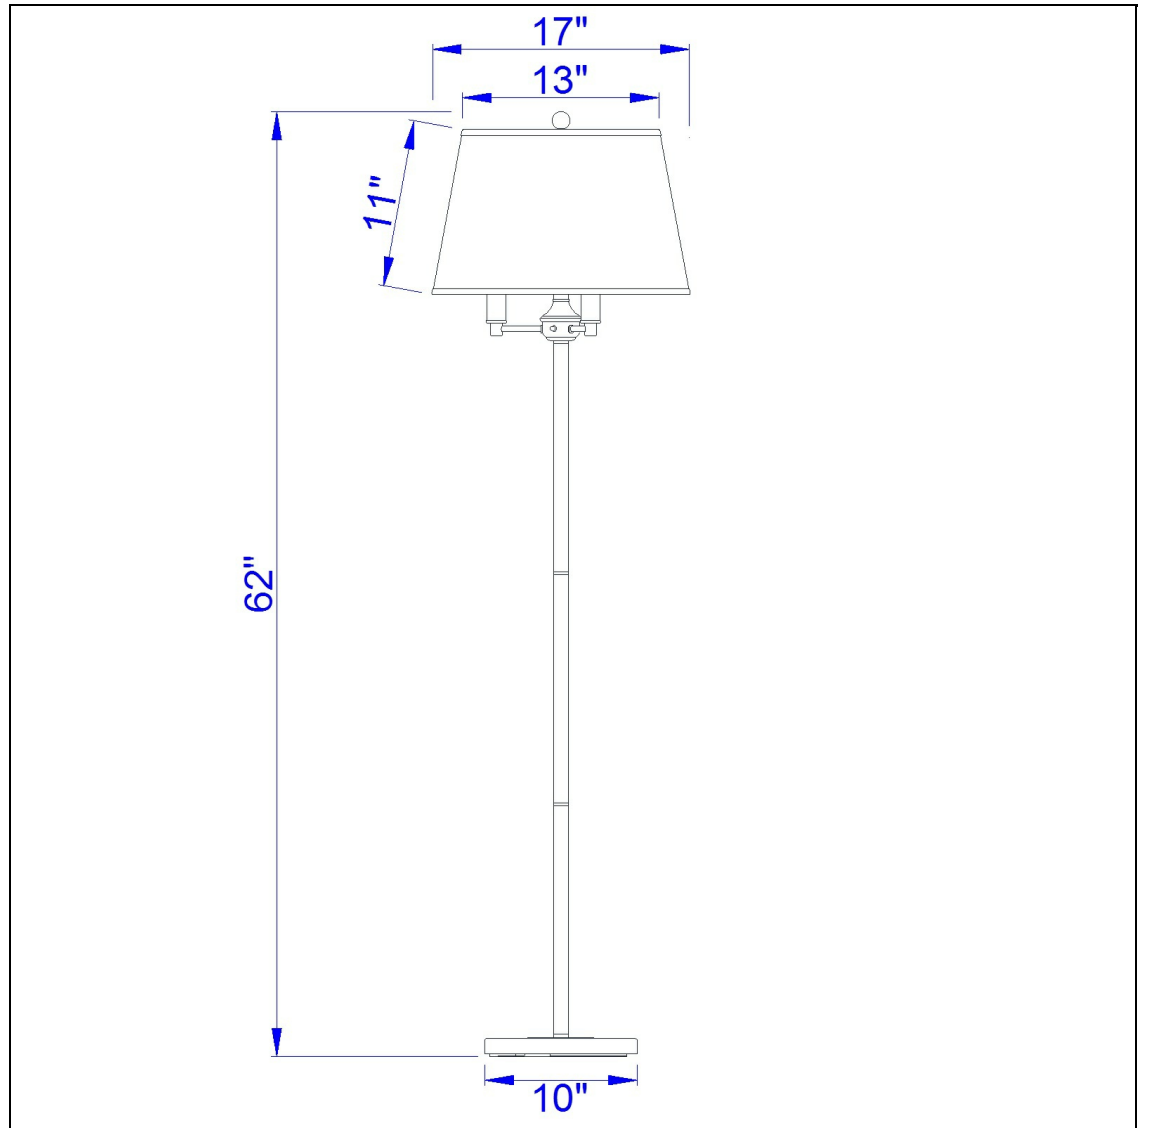

Product No. **BO-2077-6WY-BS**

Description

150W 6Wy Andros Metal Floor Lamp
Durable metal construction
6 way mechanism for optimal control of light
White hardback shade included
Spider type shade
6 Foot cord
6 Foot cord
62" Height Metal Floor Lamp in Brushed Steel

Technical Specifications

UPC	020193067284	Shade Top1	13.00
Wattage	150W	Shade Bottom1	17.00
CRI	N/A	Shade Side	11.00
Lumen	N/A	Carton 1 Dimensions	18.80 x 10.50 x 13.00
Switch Type	6Way	Carton 2 Dimensions	11.00 x 18.00 x 13.00
Bulb Base	E26	Carton 3 Dimensions	20.00 x 20.00 x 10.00
Number of Lights	4	Package Dimensions	L: 13.00 W: 10.50 H: 18.80
Color	Brushed Steel		
Base Color	Argent		