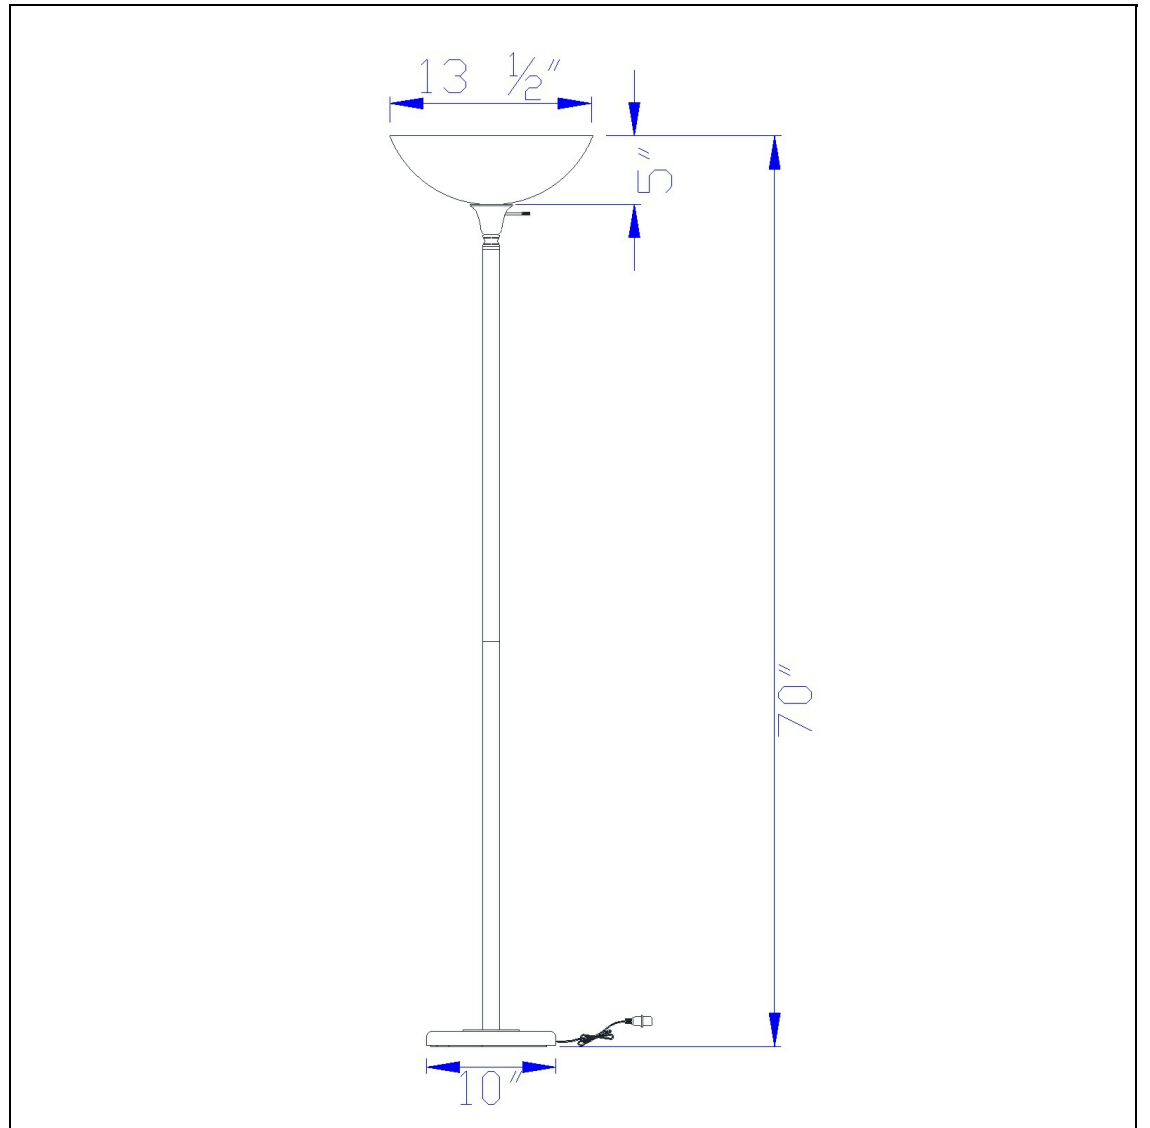

Product No. **BO-2055**

Description

150W 3 Way Metal Tr Lamp W/Glass Sh  
Durable metal construction  
On off switch on lamp neck  
White frosted glass shades included  
Three way mechanism for optimal control of light  
6 Foot cord  
Ships in one carton  
Ships in one carton  
70" Height Metal Torchiere in Brushed Steel

Technical Specifications

<b>UPC</b>	020193067284	<b>Shade Top1</b>	13.50
<b>Wattage</b>	150W	<b>Shade Side</b>	5.00
<b>CRI</b>	N/A	<b>Carton 1 Dimensions</b>	18.80 x 9.50 x 18.50
<b>Lumen</b>	N/A	<b>Carton 2 Dimensions</b>	0.00 x 0.00 x 18.50
<b>Switch Type</b>	3-Way	<b>Package Dimensions</b>	L: 18.50 W: 9.50 H: 18.80
<b>Bulb Base</b>	E26		
<b>Number of Lights</b>	1		
<b>Color</b>	Brushed Steel		
<b>Base Color</b>	Brushed Steel		