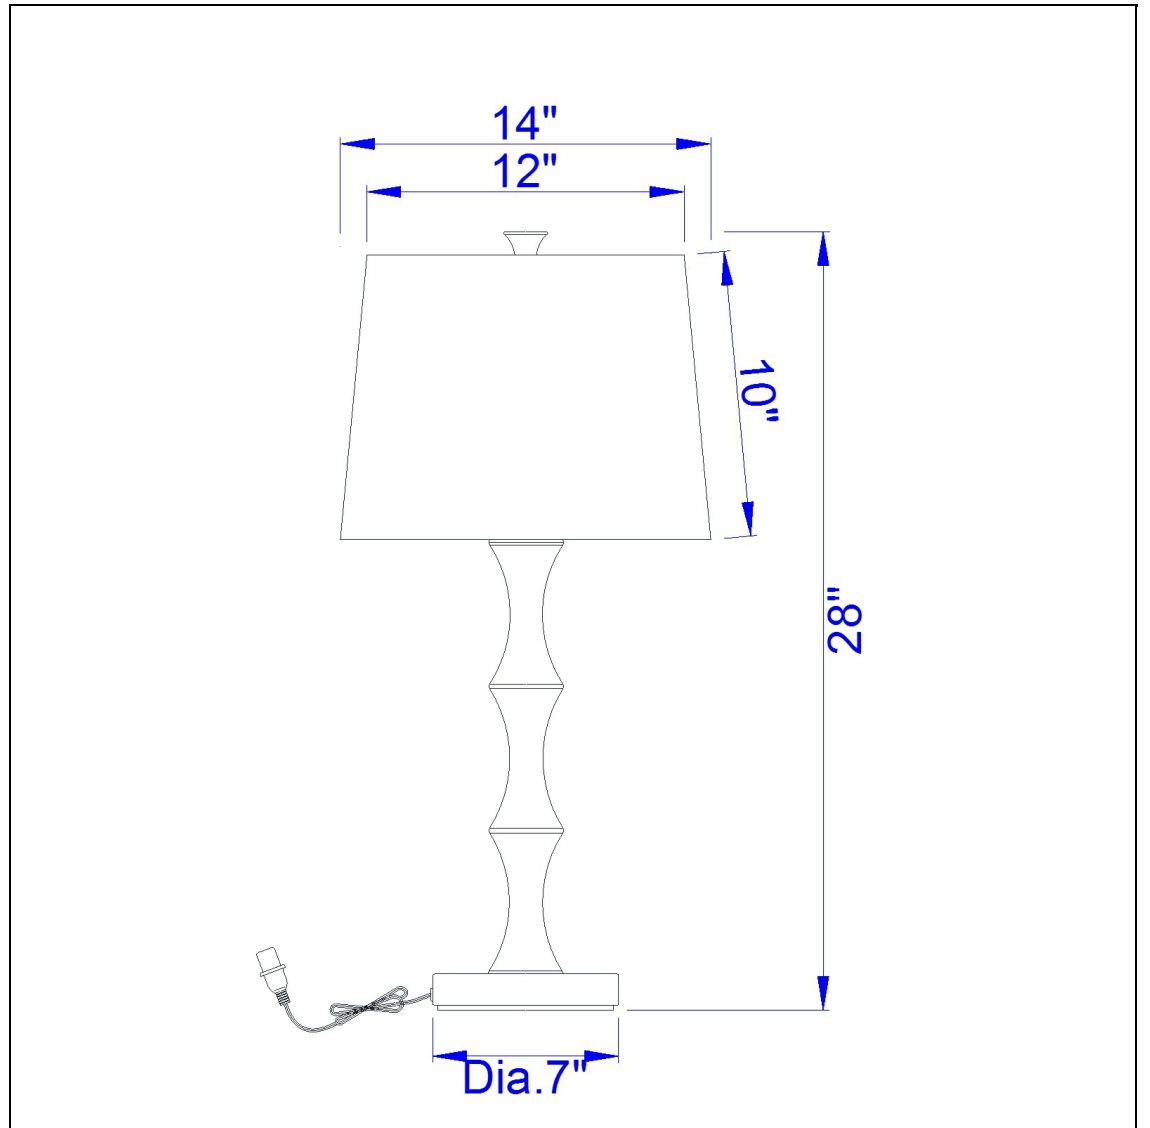

Product No. **BO-2039TB**

Description

150W 3Way Resin Bamboo Table Lamp
Durable resin construction
Includes oatmeal tone hardback shade
Spider type shade
6 foot cord
28" Height Resin Table Lamp in Bamboo
Finish

Technical Specifications

UPC	020193067284	Shade Top1	12.00
Wattage	150W	Shade Bottom1	14.00
Switch Type	3-Way	Shade Side	10.00
Bulb Base	E26	Carton 1 Dimensions	23.30 x 9.50 x 9.50
Number of Lights	1	Carton 2 Dimensions	0.00 x 0.00 x 9.50
Color	Oatmeal	Carton 3 Dimensions	16.00 x 16.00 x 11.00
Base Color	Wood	Package Dimensions	L: 9.50 W: 9.50 H: 23.30