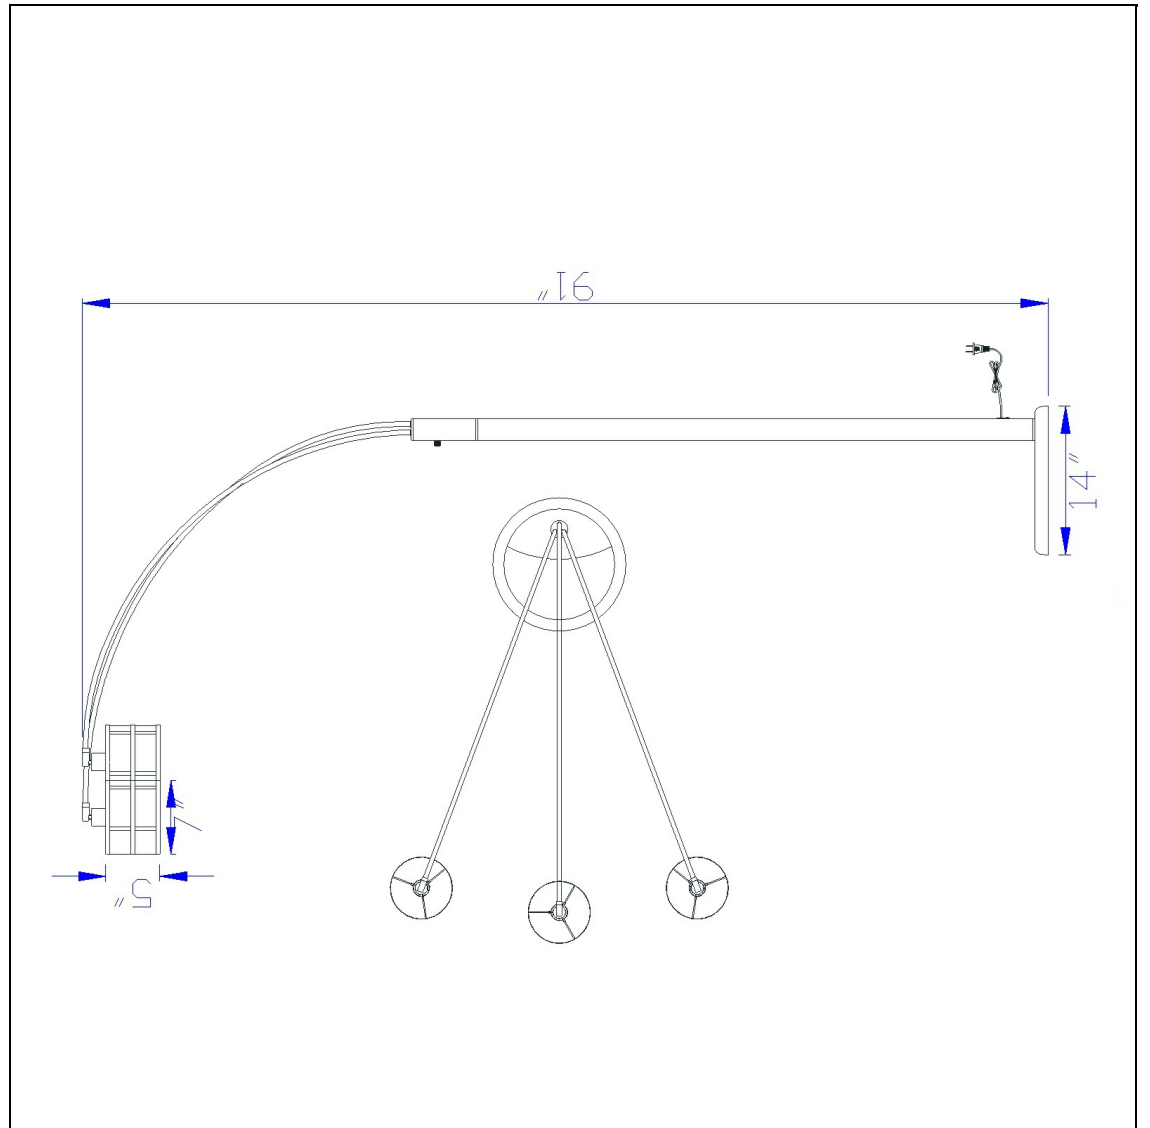

Product No. **BO-2036-3L**

Description

60W X 3 Mica Arc Lamp With Heavy Base
Durable Metal Construction
Features a Natural Compressed Amber Mica Shade
Arms Spread out for Optimal Control of Light
On/Off Turn Switch on Base
HEAVY BASE
LONG REACH
91" Tall Metal Arc Lamp in Rust Finish

Technical Specifications

UPC	020193067284	Shade Top1	8.00
Wattage	60WX3	Shade Bottom1	8.00
CRI	N/A	Shade Side	7.00
Lumen	N/A	Carton 1 Dimensions	0.00 x 0.00 x 18.30
Switch Type	3-Way	Carton 2 Dimensions	18.25 x 3.25 x 18.30
Bulb Base	E26	Carton 3 Dimensions	6.00 x 7.75 x 22.00
Number of Lights	3	Package Dimensions	L: 18.30
Color	Rust		
Base Color	Rust		