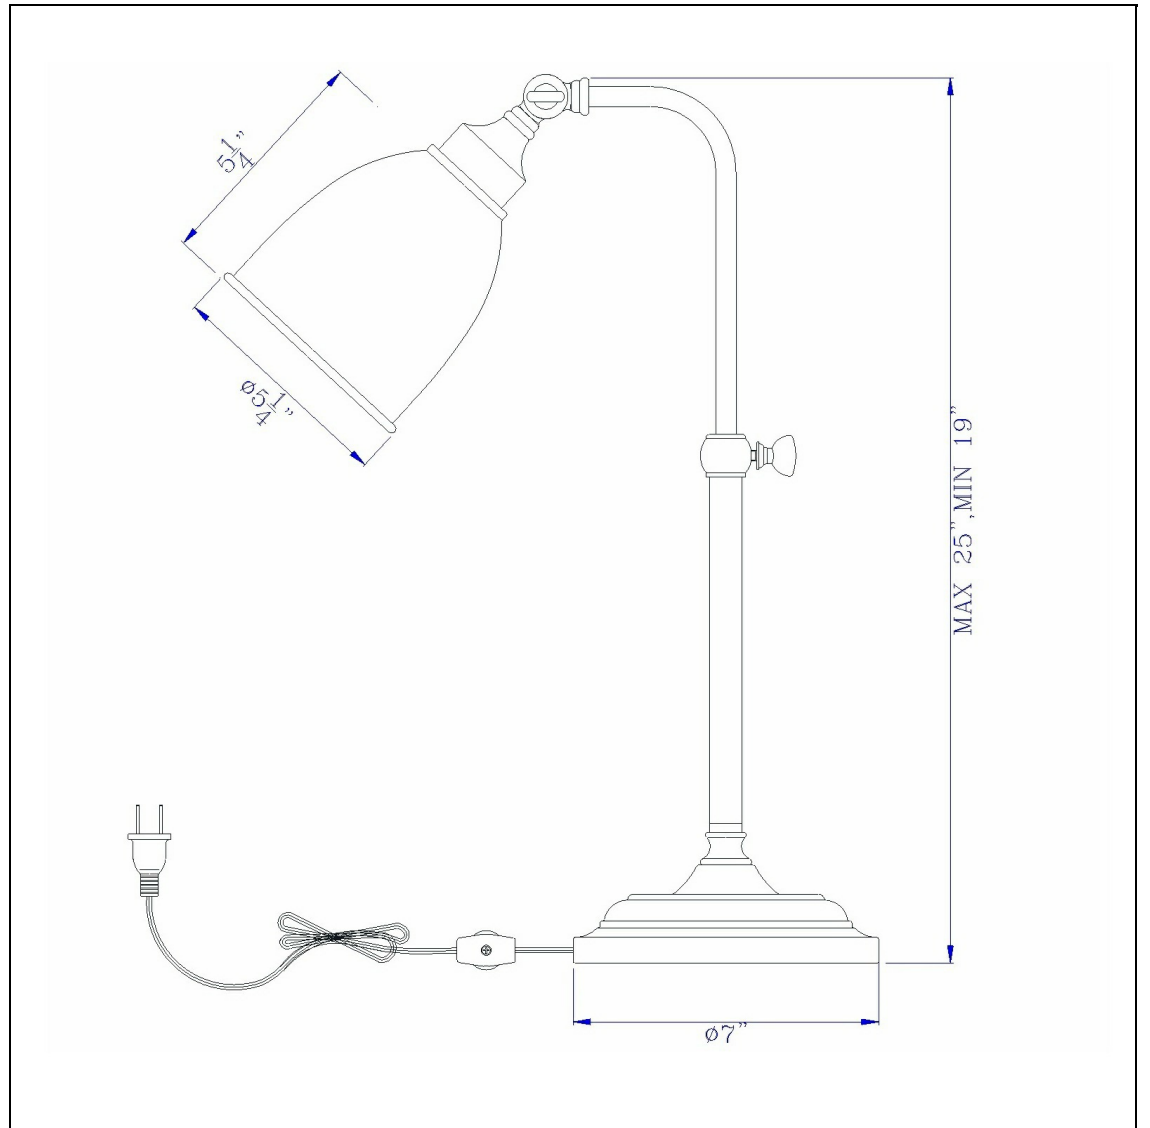

Product No. **BO-2032TB-DB**

Description

60W Pharmacy Tb Lp W/Adjust .Pole  
Durable metal construction  
Minimum adjustable height: 9.5", Max 25"  
Metallic shade included  
6 foot cord  
Inline cord switch  
25" Height Metal Table Lamp in Dark Bronze

Technical Specifications

<b>UPC</b>	020193067284	<b>Shade Top1</b>	5.25
<b>Wattage</b>	60W	<b>Carton 1 Dimensions</b>	14.30 x 10.80 x 19.80
<b>CRI</b>	N/A	<b>Carton 2 Dimensions</b>	0.00 x 0.00 x 19.80
<b>Lumen</b>	N/A	<b>Package Dimensions</b>	L: 19.80 W: 10.80 H: 14.30
<b>Switch Type</b>	On/Off Inline		
<b>Bulb Base</b>	E26		
<b>Number of Lights</b>	1		
<b>Color</b>	Dark Bronze		
<b>Base Color</b>	Dark Bronze		