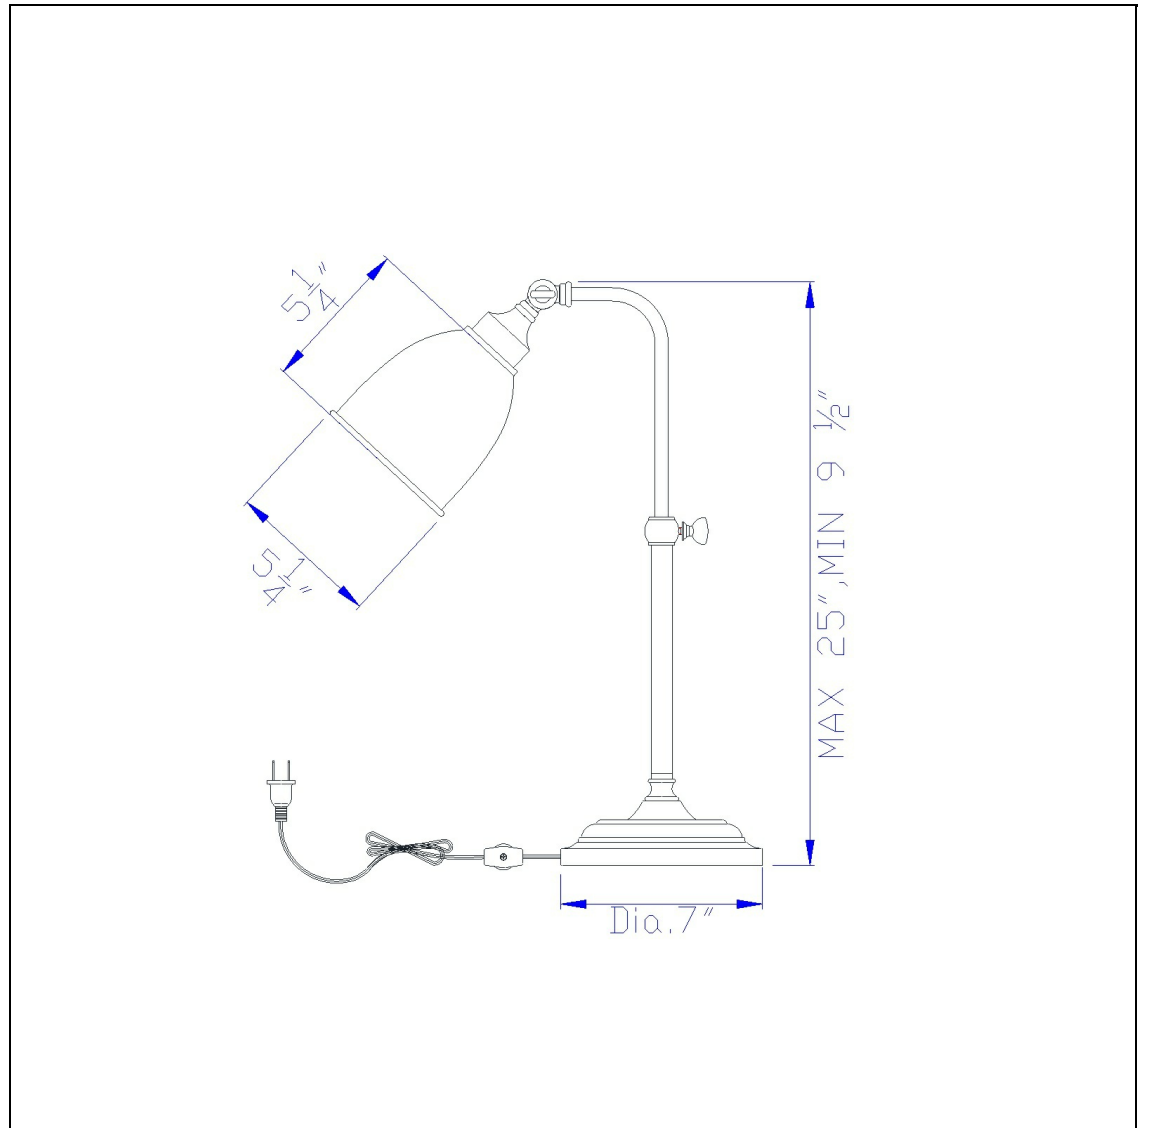

Product No. **BO-2032TB-AB**

Description

60W Pharmacy Tb Lp W/Adjust .Pole
Durable metal construction
Minimum adjustable height: 9.5", Max 25"
Metallic shade included
6 foot cord
Inline cord switch
25" Height Metal Table Lamp in Antique
Brass

Technical Specifications

UPC	020193067284	Shade Top1	5.25
Wattage	60W	Carton 1 Dimensions	14.30 x 10.80 x 19.80
CRI	N/A	Carton 2 Dimensions	0.00 x 0.00 x 19.80
Lumen	N/A	Package Dimensions	L: 19.80 W: 10.80 H: 14.30
Switch Type	On/Off Inline		
Bulb Base	E26		
Number of Lights	1		
Color	Antique Bronze		
Base Color	Antique Brass		