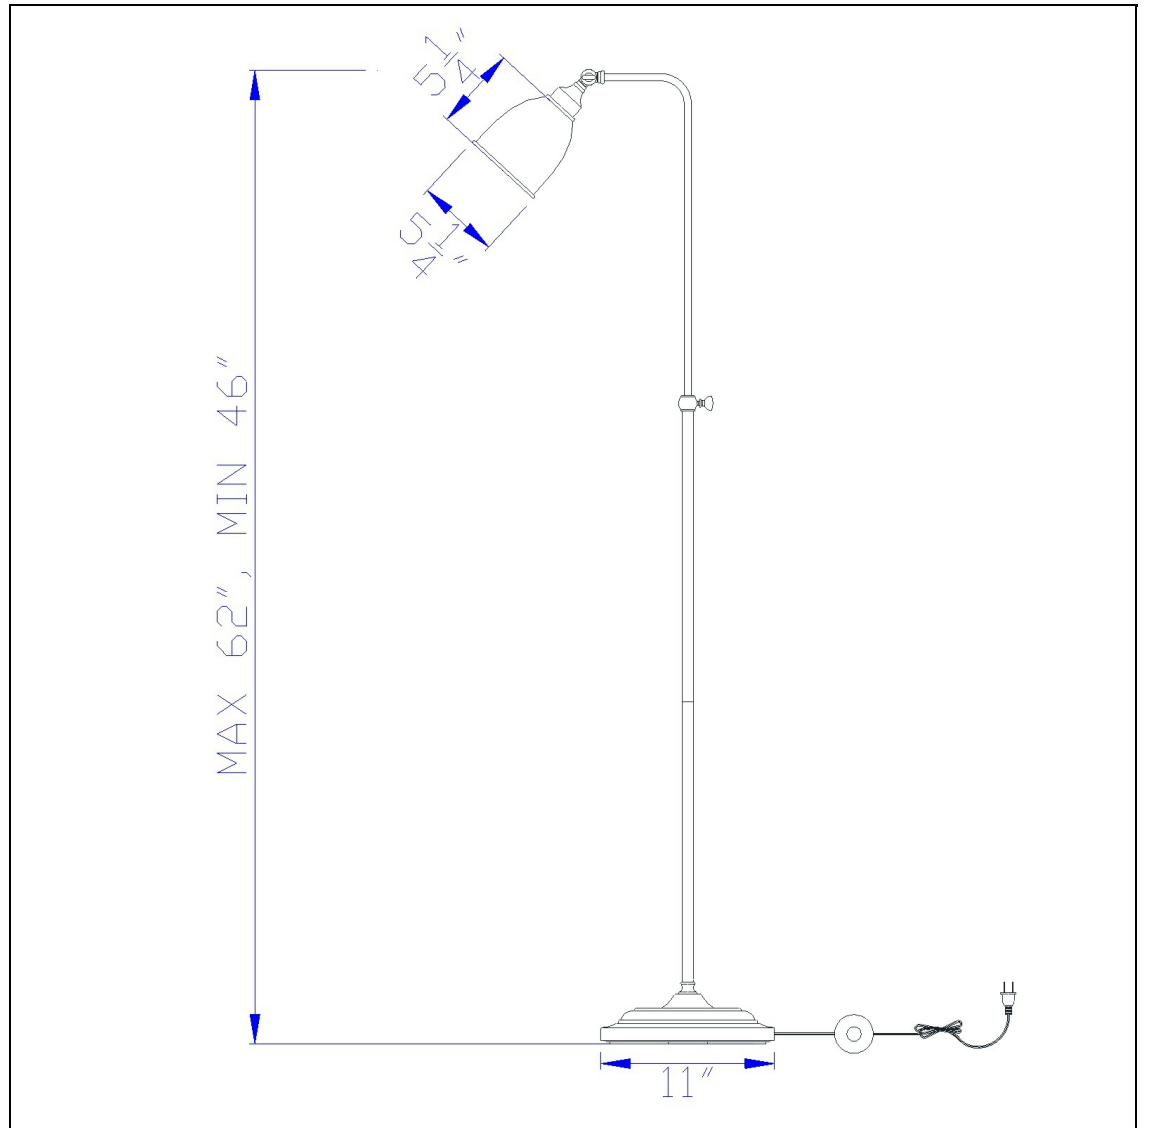

Product No. **BO-2032FL-RU**

Description

60W Pharmacy Fl Lp W/Adjust .Pole  
Durable metal construction  
Minimum adjustable height: 46", Max 62"  
Metallic shade included  
6 foot cord  
On/off foot switch  
62" Height Metal Floor Lamp in Rust

Technical Specifications

<b>UPC</b>	020193067284	<b>Shade Top1</b>	5.25
<b>Wattage</b>	60W	<b>Carton 1 Dimensions</b>	7.30 x 14.00 x 26.30
<b>CRI</b>	N/A	<b>Carton 2 Dimensions</b>	0.00 x 0.00 x 26.30
<b>Lumen</b>	N/A	<b>Package Dimensions</b>	L: 26.30 W: 14.00 H: 7.30
<b>Switch Type</b>	On/Off Foot Switch		
<b>Bulb Base</b>	E26		
<b>Number of Lights</b>	1		
<b>Color</b>	Rust		
<b>Base Color</b>	Rust		