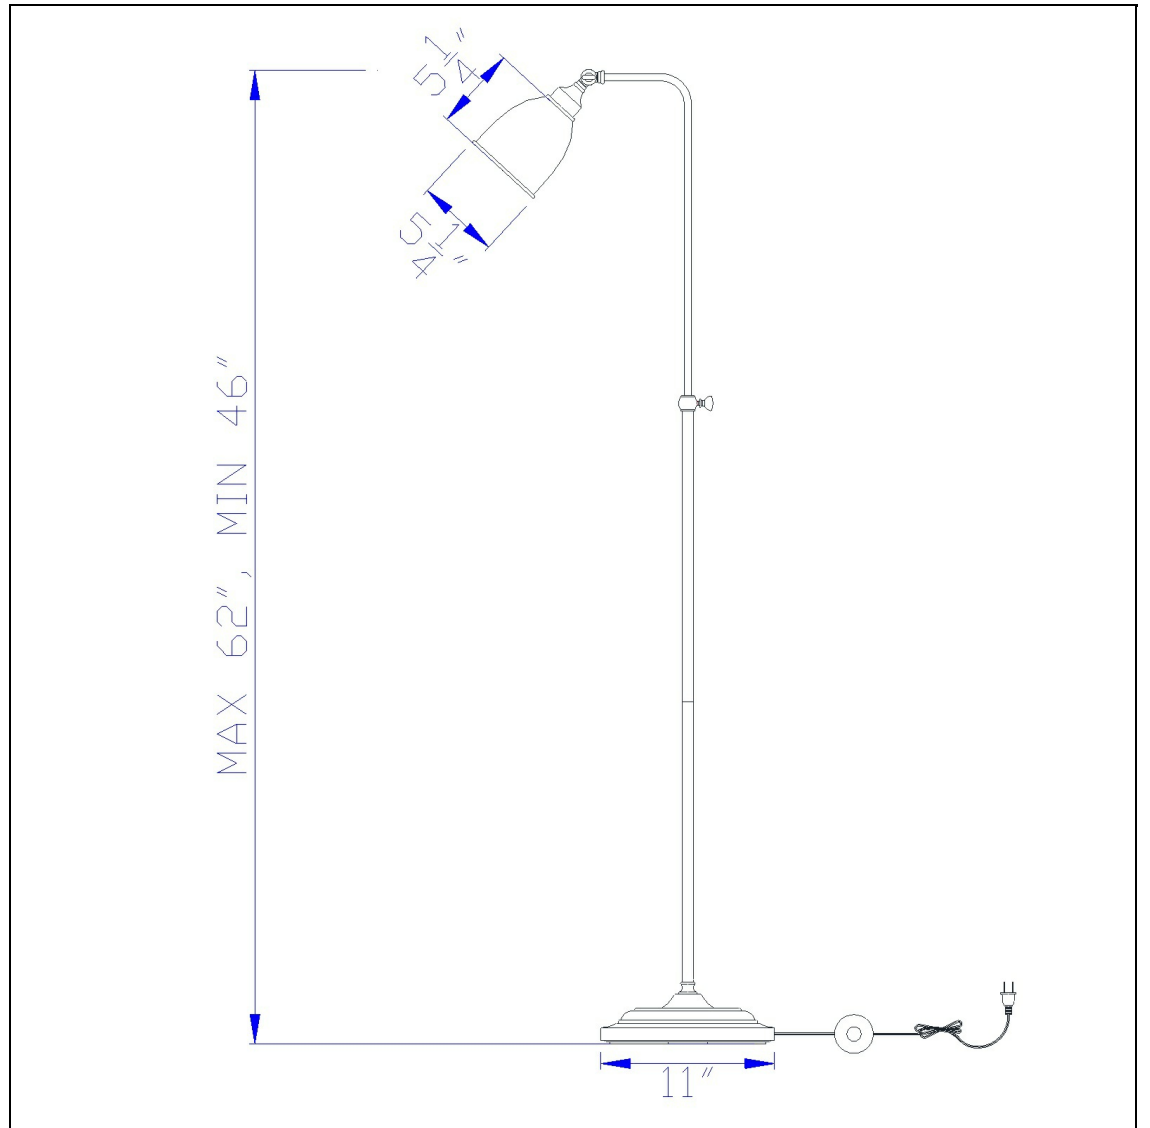

Product No. **BO-2032FL-DB**

Description

60W Pharmacy Fl Lp W/Adjust .Pole
Durable metal construction
Minimum adjustable height: 46", Max 62"
Metallic shade included
6 foot cord
On/off foot switch
62" Height Metal Floor Lamp in Dark Bronze

Technical Specifications

UPC	020193067284	Shade Top1	5.25
Wattage	60W	Carton 1 Dimensions	7.30 x 14.00 x 26.30
CRI	N/A	Carton 2 Dimensions	0.00 x 0.00 x 26.30
Lumen	N/A	Package Dimensions	L: 26.30 W: 14.00 H: 7.30
Switch Type	On/Off Foot Switch		
Bulb Base	E26		
Number of Lights	1		
Color	Dark Bronze		
Base Color	Dark Bronze		