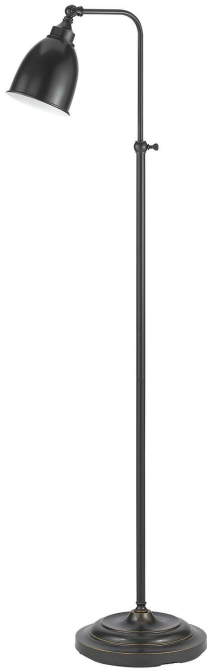

Product No. **BO-2032FL-DB**

Description

60W Pharmacy Fl Lp W/Adjust .Pole
Durable metal construction
Minimum adjustable height: 46", Max 62"
Metallic shade included
6 foot cord
On/off foot switch
62" Height Metal Floor Lamp in Dark Bronze

Technical Specifications

UPC	020193067284	Shade Top1	5.25
Wattage	60W	Carton 1 Dimensions	7.30 x 14.00 x 26.30
CRI	N/A	Carton 2 Dimensions	0.00 x 0.00 x 26.30
Lumen	N/A	Package Dimensions	L: 26.30 W: 14.00 H: 7.30
Switch Type	On/Off Foot Switch		
Bulb Base	E26		
Number of Lights	1		
Color	Dark Bronze		
Base Color	Dark Bronze		