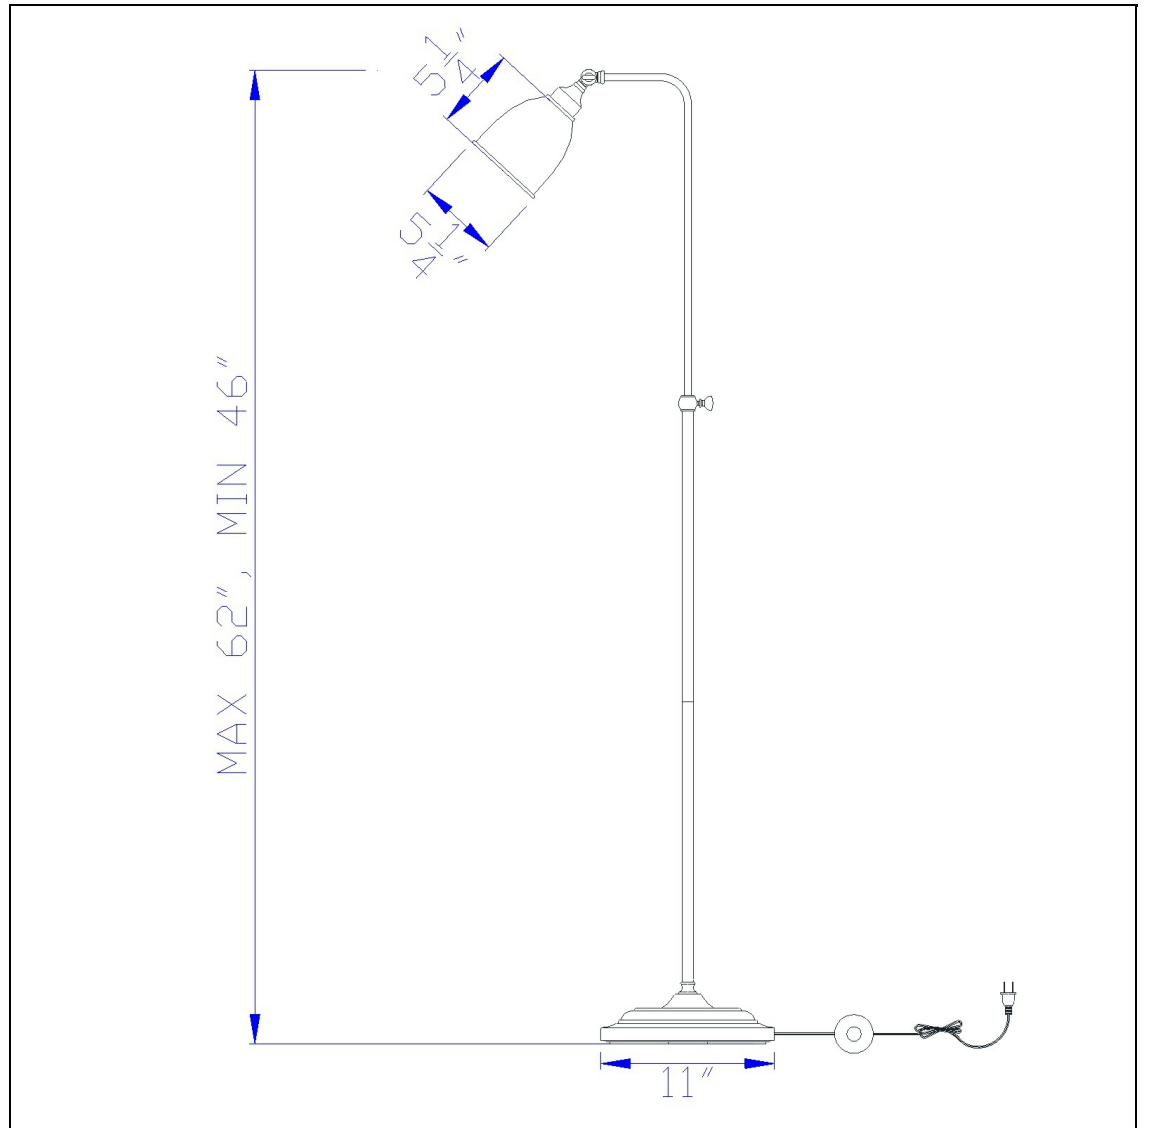

Product No. **BO-2032FL-DB**

Description

60W Pharmacy Fl Lp W/Adjust .Pole  
Durable metal construction  
Minimum adjustable height: 46", Max 62"  
Metallic shade included  
6 foot cord  
On/off foot switch  
On/off foot switch  
62" Height Metal Floor Lamp in Dark Bronze

Technical Specifications

<b>UPC</b>	020193067284	<b>Shade Top1</b>	5.25
<b>Wattage</b>	60W	<b>Carton 1 Dimensions</b>	7.30 x 14.00 x 26.30
<b>CRI</b>	N/A	<b>Carton 2 Dimensions</b>	0.00 x 0.00 x 26.30
<b>Lumen</b>	N/A	<b>Package Dimensions</b>	L: 26.30 W: 14.00 H: 7.30
<b>Switch Type</b>	On/Off Foot Switch		
<b>Bulb Base</b>	E26		
<b>Number of Lights</b>	1		
<b>Color</b>	Dark Bronze		
<b>Base Color</b>	Dark Bronze		