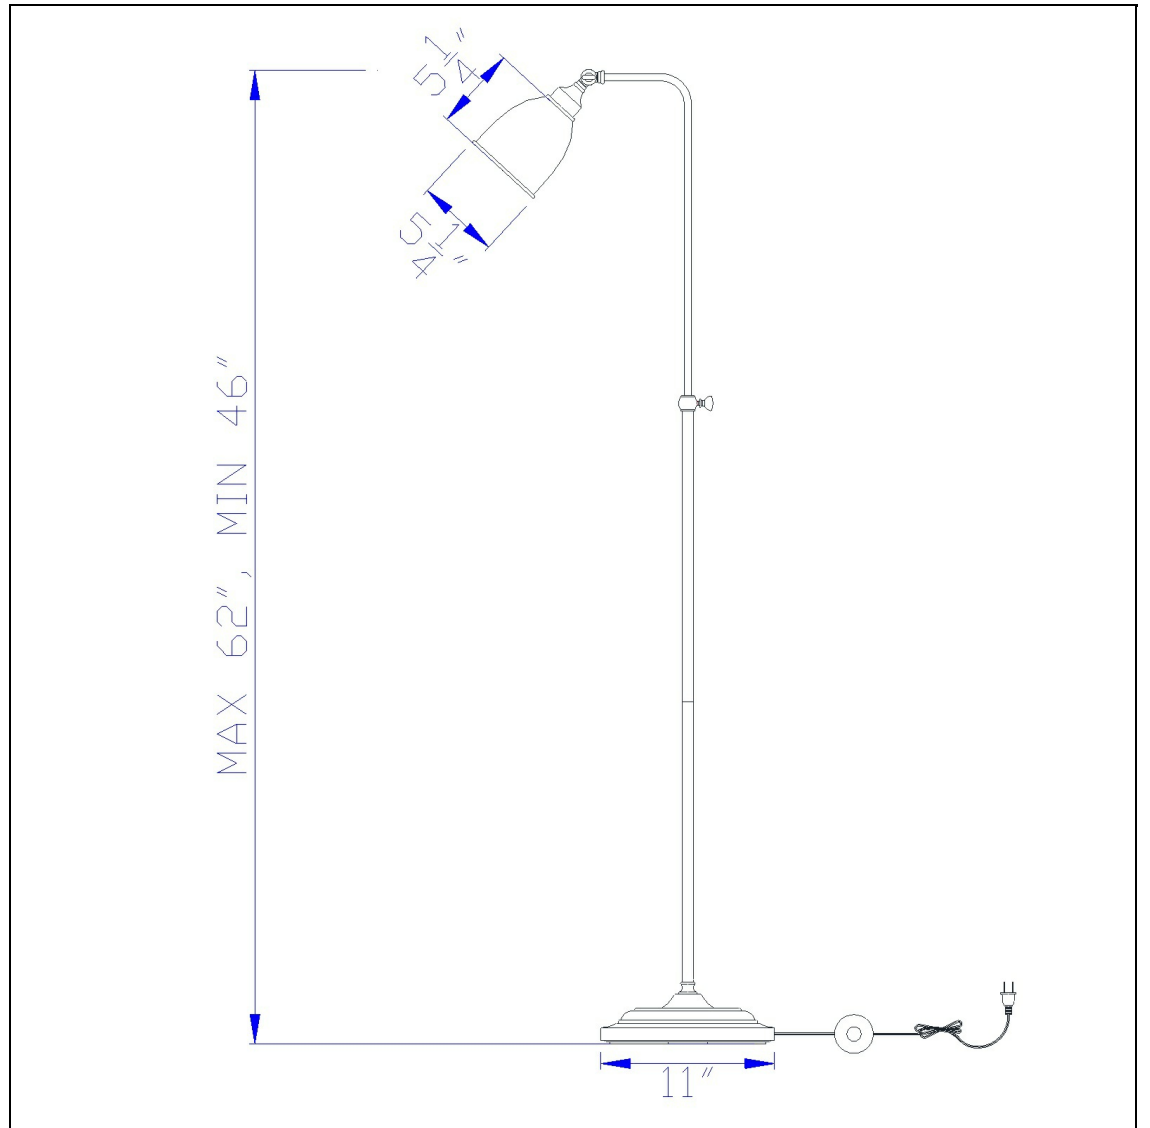

Product No. **BO-2032FL-BS**

Description

60W Pharmacy Fl Lp W/Adjust .Pole
 Durable metal construction
 Minimum adjustable height: 46", Max 62"
 Metallic shade included
 6 foot cord
 On/off foot switch
 62" Height Metal Floor Lamp in Brushed Steel

Technical Specifications

UPC	020193067284	Shade Top1	5.25
Wattage	60W	Carton 1 Dimensions	7.30 x 14.00 x 26.30
CRI	N/A	Carton 2 Dimensions	0.00 x 0.00 x 26.30
Lumen	N/A	Package Dimensions	L: 26.30 W: 14.00 H: 7.30
Switch Type	On/Off Foot Switch		
Bulb Base	E26		
Number of Lights	1		
Color	Brushed Steel		
Base Color	Brushed Steel		