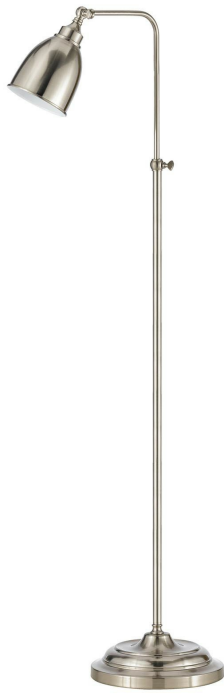

Product No. **BO-2032FL-BS**

Description

60W Pharmacy Fl Lp W/Adjust .Pole
 Durable metal construction
 Minimum adjustable height: 46", Max 62"
 Metallic shade included
 6 foot cord
 On/off foot switch
 62" Height Metal Floor Lamp in Brushed Steel

Technical Specifications

UPC	020193067284	Shade Top1	5.25
Wattage	60W	Carton 1 Dimensions	7.30 x 14.00 x 26.30
CRI	N/A	Carton 2 Dimensions	0.00 x 0.00 x 26.30
Lumen	N/A	Package Dimensions	L: 26.30 W: 14.00 H: 7.30
Switch Type	On/Off Foot Switch		
Bulb Base	E26		
Number of Lights	1		
Color	Brushed Steel		
Base Color	Brushed Steel		