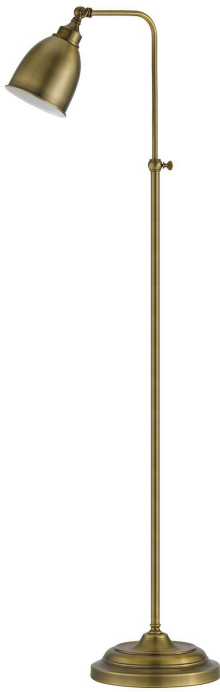

Product No. **BO-2032FL-AB**

Description

60W Pharmacy Fl Lp W/Adjust .Pole  
Durable metal construction  
Minimum adjustable height: 46", Max 62"  
Metallic shade included  
6 foot cord  
On/off foot switch  
On/off foot switch  
62" Height Metal Floor Lamp in Antique Brass

Technical Specifications

<b>UPC</b>	020193067284	<b>Shade Top1</b>	5.25
<b>Wattage</b>	60W	<b>Carton 1 Dimensions</b>	7.30 x 14.00 x 26.30
<b>CRI</b>	N/A	<b>Carton 2 Dimensions</b>	0.00 x 0.00 x 26.30
<b>Lumen</b>	N/A	<b>Package Dimensions</b>	L: 26.30 W: 14.00 H: 7.30
<b>Switch Type</b>	On/Off Foot Switch		
<b>Bulb Base</b>	E26		
<b>Number of Lights</b>	1		
<b>Color</b>	Antique Bronze		
<b>Base Color</b>	Antique Brass		