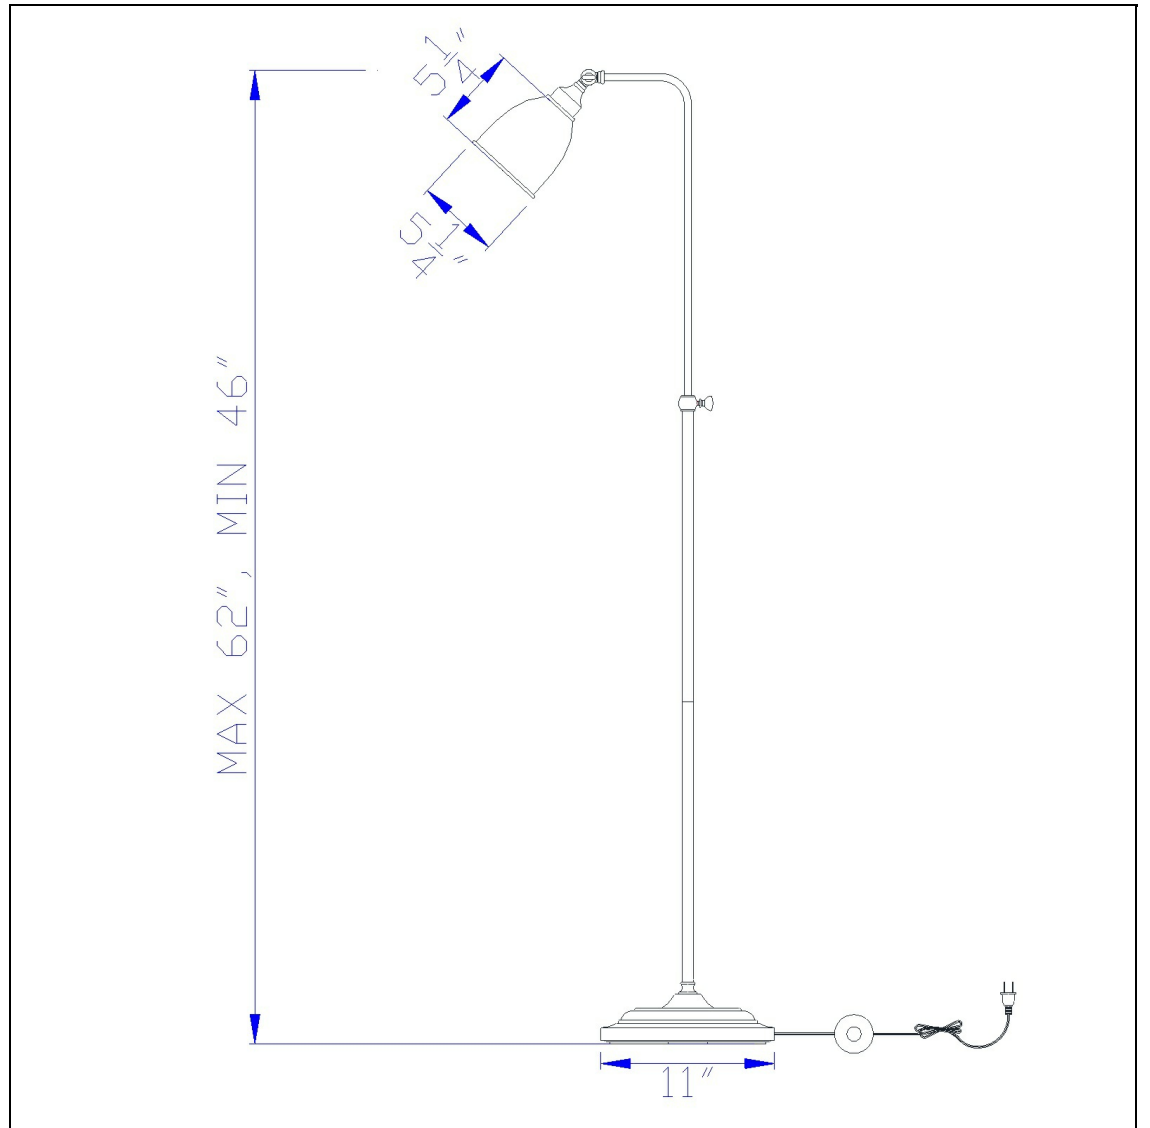

Product No. **BO-2032FL-AB**

Description

60W Pharmacy Fl Lp W/Adjust .Pole  
Durable metal construction  
Minimum adjustable height: 46", Max 62"  
Metallic shade included  
6 foot cord  
On/off foot switch  
On/off foot switch  
62" Height Metal Floor Lamp in Antique Brass

Technical Specifications

<b>UPC</b>	020193067284	<b>Shade Top1</b>	5.25
<b>Wattage</b>	60W	<b>Carton 1 Dimensions</b>	7.30 x 14.00 x 26.30
<b>CRI</b>	N/A	<b>Carton 2 Dimensions</b>	0.00 x 0.00 x 26.30
<b>Lumen</b>	N/A	<b>Package Dimensions</b>	L: 26.30 W: 14.00 H: 7.30
<b>Switch Type</b>	On/Off Foot Switch		
<b>Bulb Base</b>	E26		
<b>Number of Lights</b>	1		
<b>Color</b>	Antique Bronze		
<b>Base Color</b>	Antique Brass		