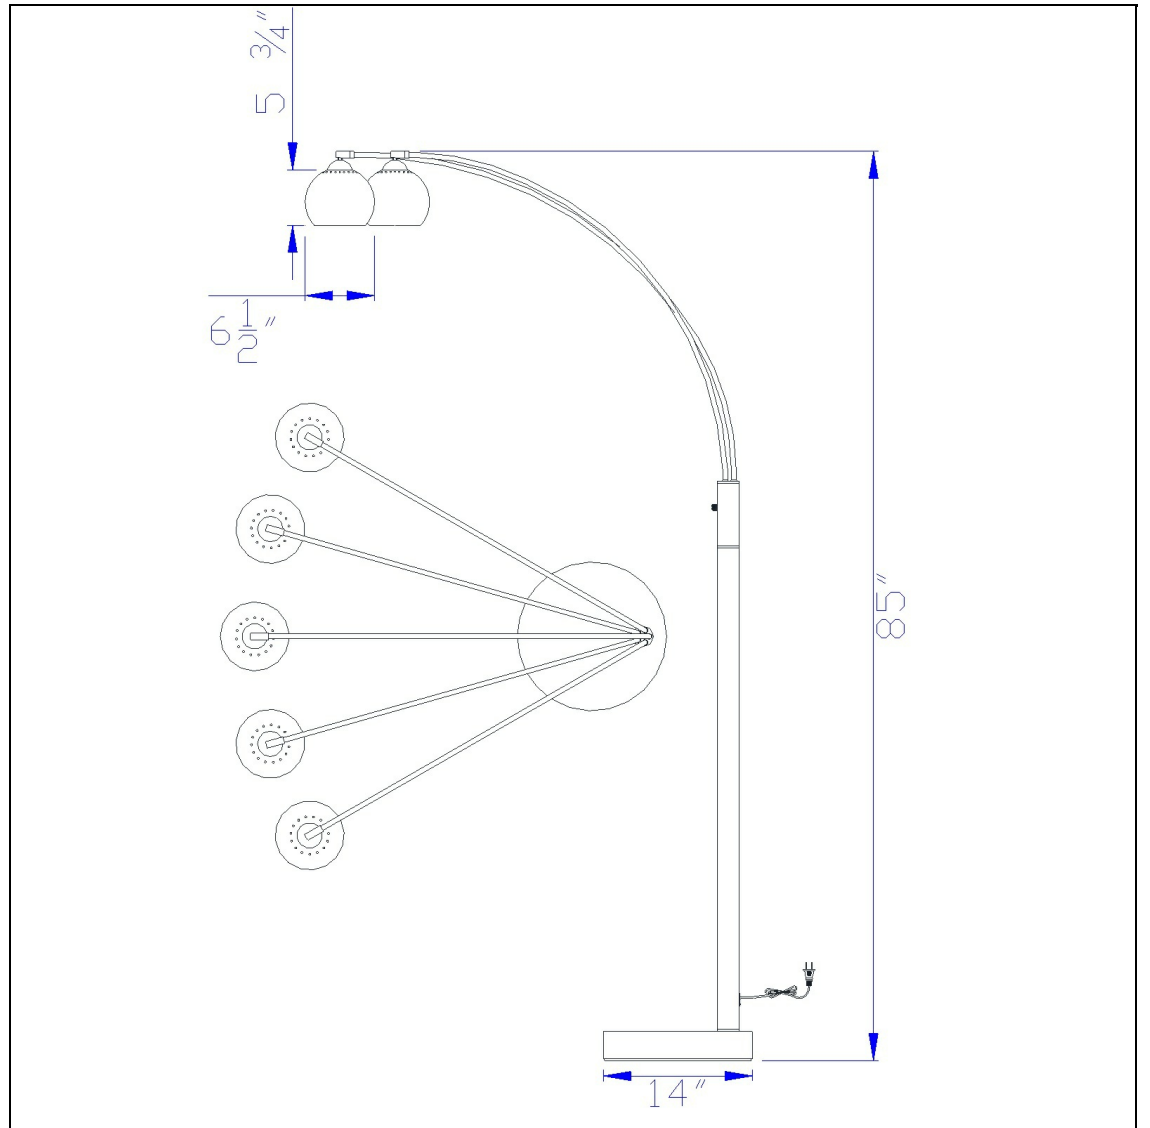

Product No. **BO-2030-5L-RU**

Description

60Wx5 Metal Arc Fl Lp W/Metal Shade  
Durable metal construction  
Solid metal base  
Metallic shades included  
Pole switch  
Uno style shade  
6 foot cord  
76" Height Metal Arc Lamp in Rust

Technical Specifications

<b>UPC</b>	020193067284	<b>Shade Top1</b>	6.50
<b>Wattage</b>	40WX5	<b>Shade Side</b>	5.50
<b>CRI</b>	N/A	<b>Carton 2 Dimensions</b>	17.25 x 4.50 x 0.00
<b>Lumen</b>	N/A	<b>Carton 3 Dimensions</b>	28.30 x 7.10 x 7.10
<b>Switch Type</b>	3-Way		
<b>Bulb Base</b>	E26		
<b>Number of Lights</b>	5		
<b>Color</b>	Rust		
<b>Base Color</b>	Rust		