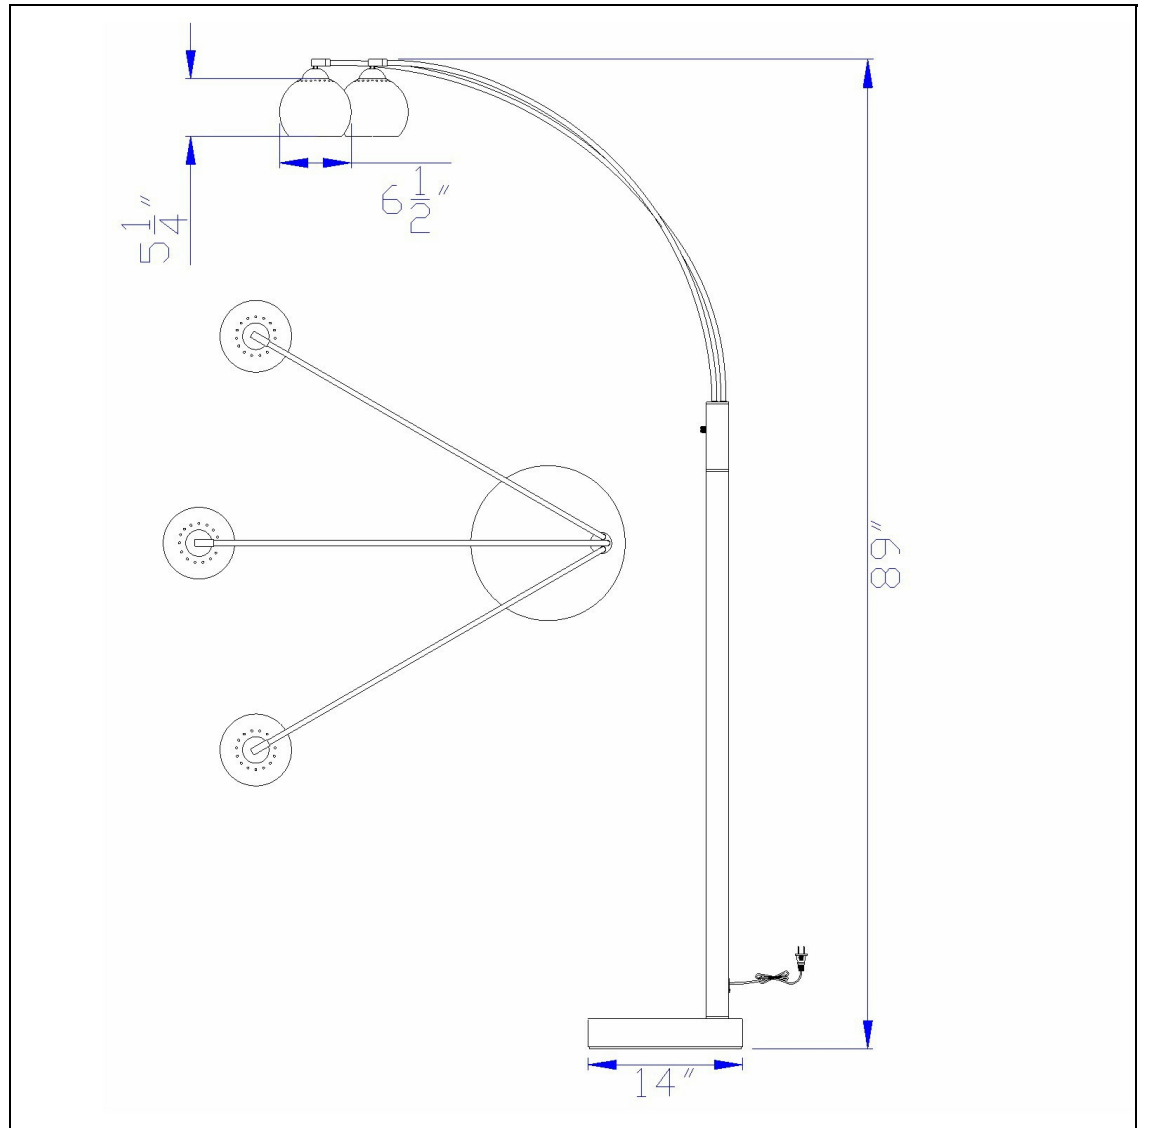

Product No. **BO-2030-3L-RU**

Description

60Wx3 Metal Arc FL LP W/Metal Shade  
Durable metal construction  
Solid metal base  
Metallic shades included  
Pole switch  
Uno style shade  
6 foot cord  
82" Height Metal Arc Lamp in Rust

Technical Specifications

<b>UPC</b>	020193067284	<b>Shade Top1</b>	6.50
<b>Wattage</b>	60W	<b>Shade Side</b>	5.50
<b>Switch Type</b>	3-Way	<b>Carton 2 Dimensions</b>	18.00 x 4.50 x 0.00
<b>Bulb Base</b>	E26	<b>Carton 3 Dimensions</b>	17.00 x 7.10 x 7.10
<b>Number of Lights</b>	3		
<b>Color</b>	Rust		