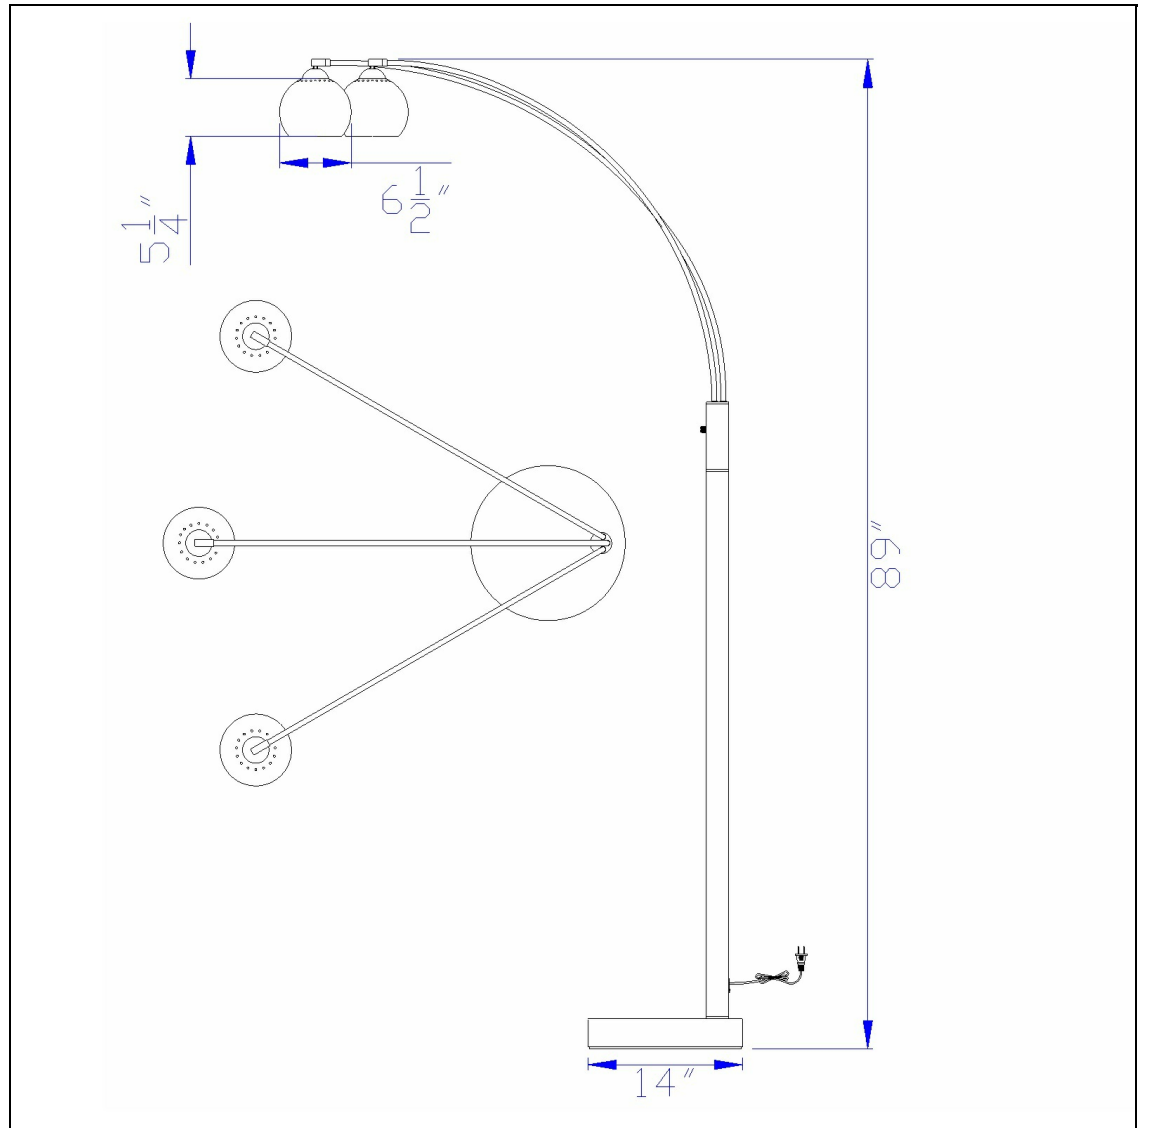

Product No. **BO-2030-3L-DB**

Description

60Wx3 Metal Arc FL LP W/Mtl Shades  
Durable metal construction  
Solid metal base  
Metallic shades included  
Pole switch  
Uno style shade  
6 foot cord  
82" Height Metal Arc Lamp in Dark Bronze

Technical Specifications

<b>UPC</b>	020193067284	<b>Shade Top1</b>	6.50
<b>Wattage</b>	60W	<b>Shade Side</b>	5.50
<b>Switch Type</b>	3-Way	<b>Carton 2 Dimensions</b>	18.00 x 4.50 x 0.00
<b>Bulb Base</b>	E26	<b>Carton 3 Dimensions</b>	17.00 x 7.10 x 7.10
<b>Number of Lights</b>	3		
<b>Color</b>	Dark Bronze		