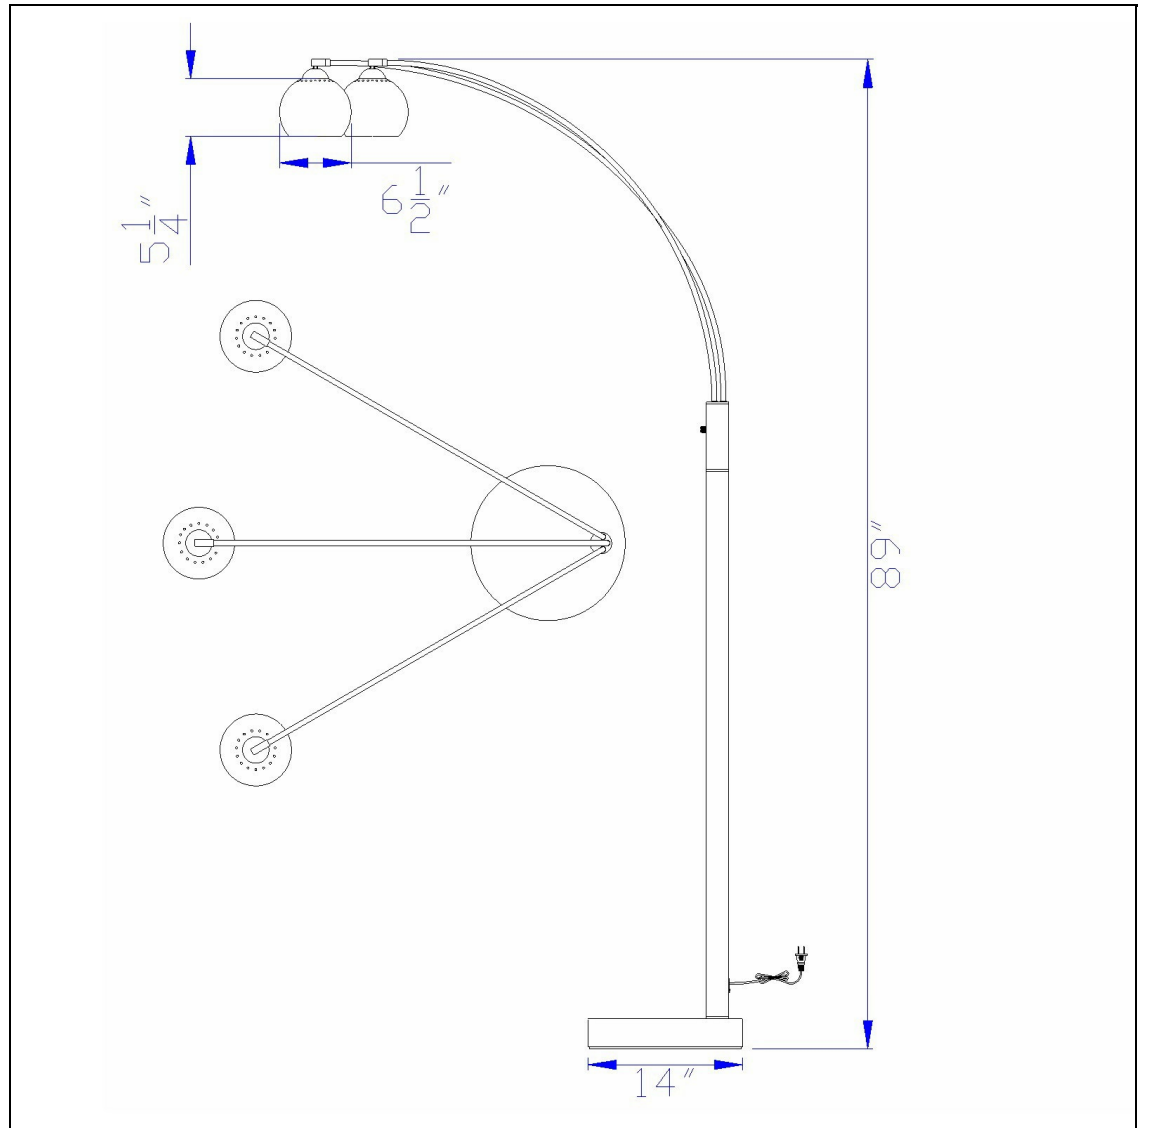

Product No. **BO-2030-3L-AS**

Description

60W X 3 Light Metal Arc Floor Lamp  
Durable Metal Construction  
Metal Shade Included  
Adjustable Head  
Three way Mechanism  
Weighted Base for Added Stability  
Satined Antique Silver Finish  
89" Height Metal Arc Lamp in Antique Silver

Technical Specifications

<b>UPC</b>	020193067284	<b>Shade Bottom1</b>	6.50
<b>Wattage</b>	60WX3	<b>Shade Side</b>	5.80
<b>CRI</b>	N/A	<b>Carton 1 Dimensions</b>	4.80 x 19.40 x 61.50
<b>Lumen</b>	N/A	<b>Carton 2 Dimensions</b>	18.00 x 4.50 x 61.50
<b>Switch Type</b>	3 Way	<b>Carton 3 Dimensions</b>	20.00 x 7.10 x 7.10
<b>Bulb Base</b>	E26	<b>Package Dimensions</b>	L: 61.50 W: 19.40 H: 4.80
<b>Number of Lights</b>	3		
<b>Color</b>	Antiqued Silver		
<b>Base Color</b>	Antique Silver		