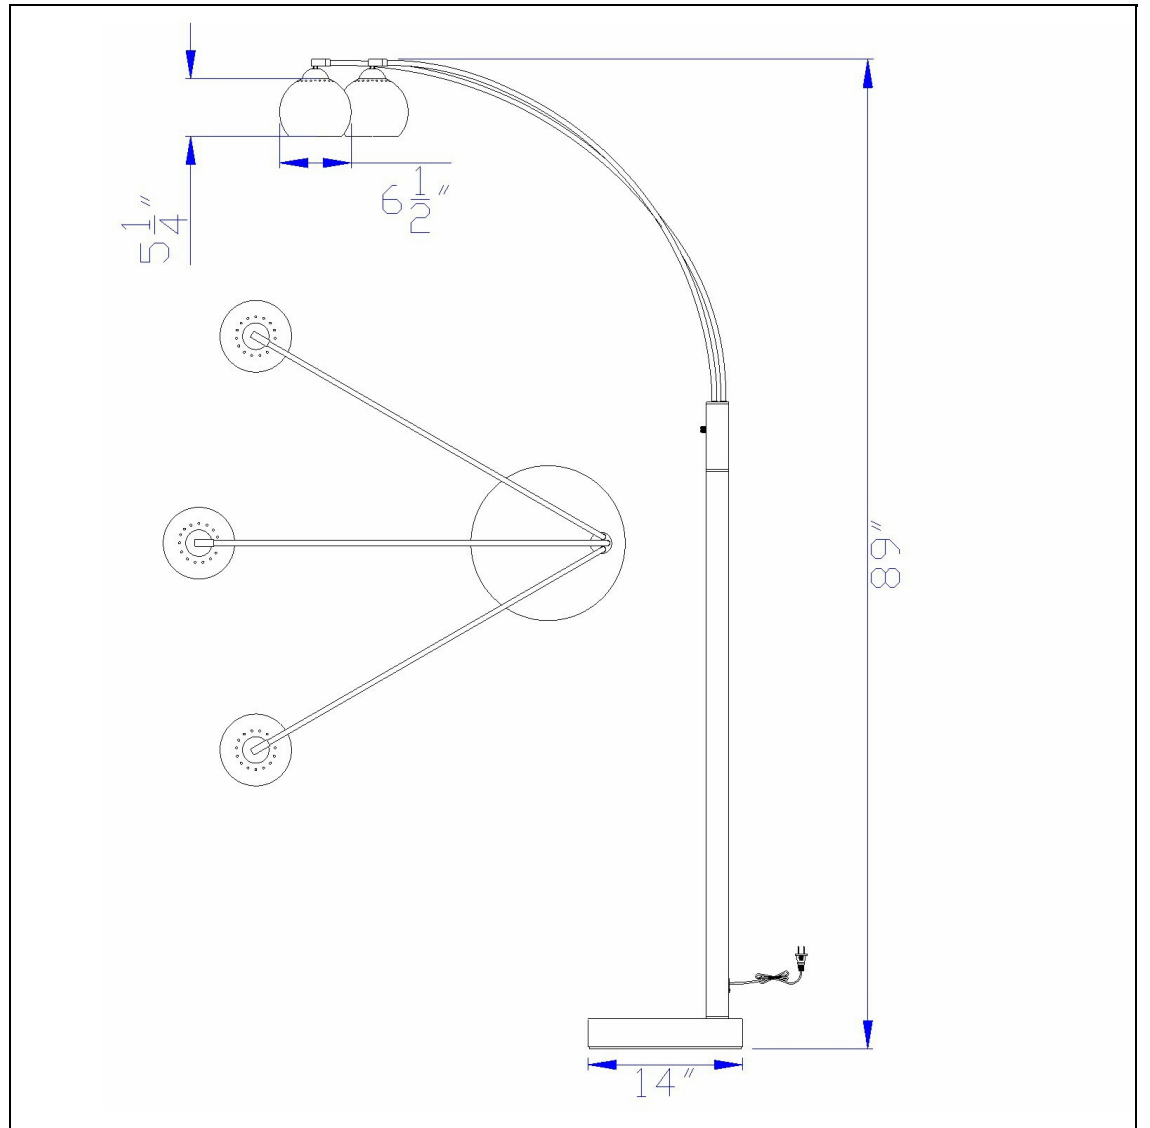

Product No. **BO-2030-3L-AS**

Description

60W X 3 Light Metal Arc Floor Lamp  
Durable Metal Construction  
Metal Shade Included  
Adjustable Head  
Three way Mechanism  
Weighted Base for Added Stability  
Satined Antique Silver Finish  
89" Height Metal Arc Lamp in Antique Silver

Technical Specifications

<b>UPC</b>	020193067284	<b>Shade Bottom1</b>	6.50
<b>Wattage</b>	60WX3	<b>Shade Side</b>	5.80
<b>Lumen</b>	X	<b>Carton 1 Dimensions</b>	4.80 x 19.40 x 61.50
<b>Switch Type</b>	3 WAY	<b>Carton 2 Dimensions</b>	18.00 x 4.50 x 61.50
<b>Bulb Base</b>	E26	<b>Carton 3 Dimensions</b>	17.00 x 7.10 x 7.10
<b>Number of Lights</b>	3	<b>Package Dimensions</b>	L: 61.50 W: 19.40 H: 4.80
<b>Color</b>	Antiqued Silver		
<b>Base Color</b>	Antique Silver		