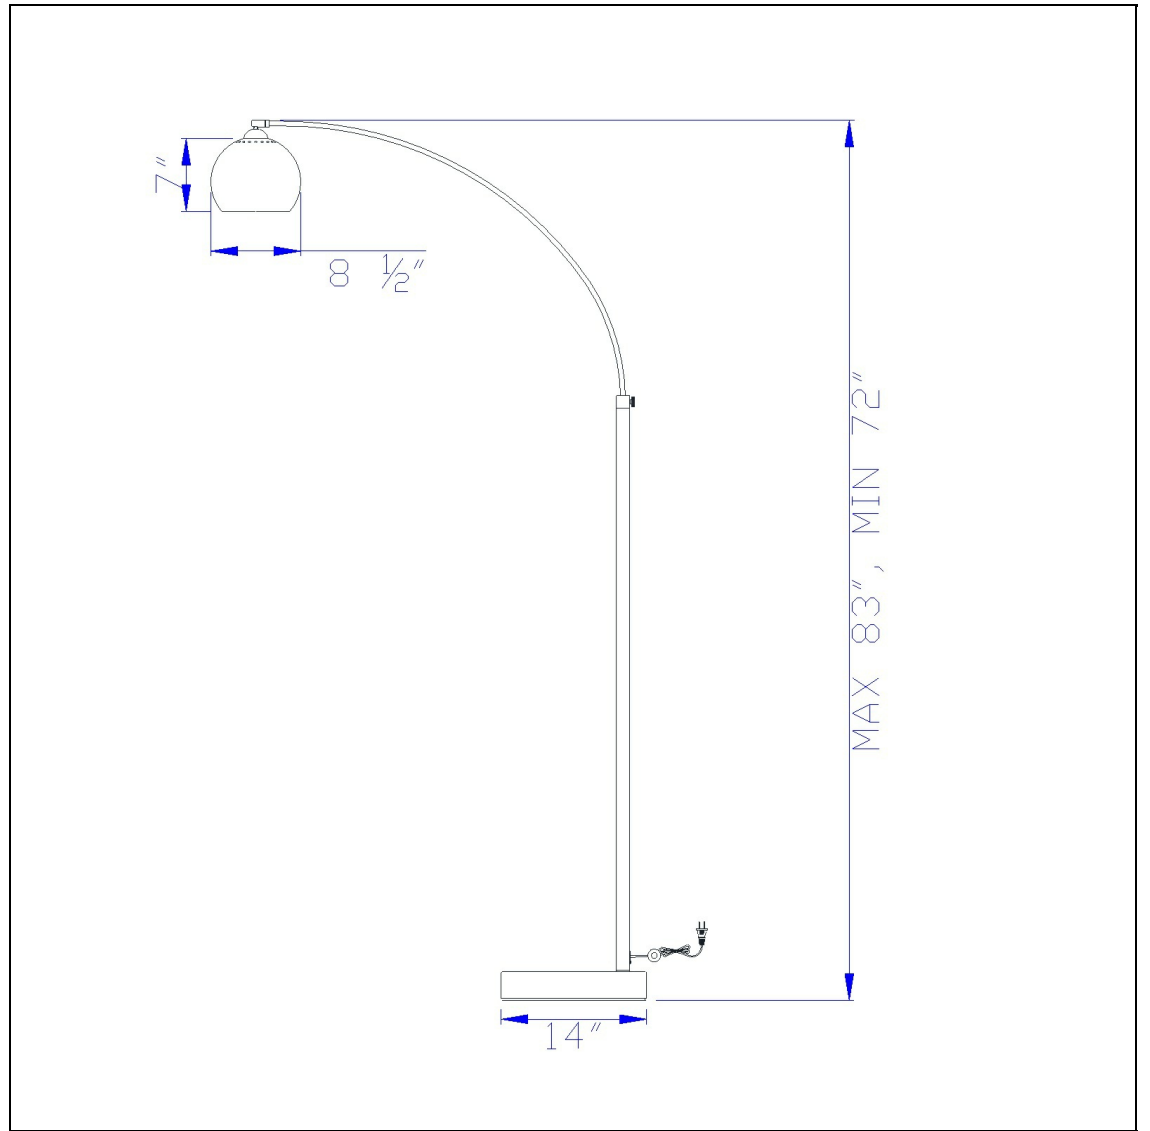

Product No. **BO-2030-1L-DB**

Description

100W Metal Arc FL Lamp W/Mtl Shd
Durable metal construction
Solid metal base
Single metallic shade included
Foot switch
Uno style shade
6 foot cord
72" Height Metal Arc Lamp in Dark Bronze

Technical Specifications

UPC	020193067284	Shade Top1	9.00
Wattage	100W	Shade Side	7.50
Switch Type	On/Off Foot Switch	Carton 2 Dimensions	18.00 x 4.50 x 0.00
Bulb Base	E26	Carton 3 Dimensions	9.50 x 9.50 x 8.00
Number of Lights	1		
Color	Dark Bronze		