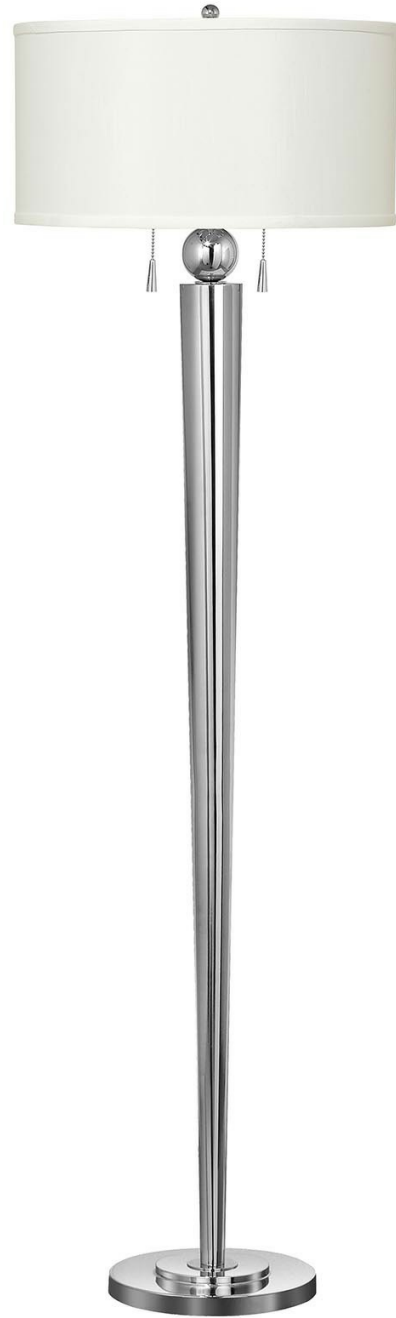

Product No. **BO-2007FL**

Description

60W X2 Messina Metal Fl Lp
Durable metal construction
High gloss chrome finish
Matching hardback shade included
6 foot cord
Pull chain mechanism
60" Height Metal Floor Lamp in Chrome

Technical Specifications

UPC	020193067284
Wattage	60WX2
CRI	N/A
Lumen	N/A
Switch Type	On/Off
Bulb Base	E26
Number of Lights	2
Color	Off White
Base Color	Chrome

Carton 1 Dimensions	5.80 x 13.00 x 53.50
Carton 2 Dimensions	9.50 x 19.25 x 53.50
Carton 3 Dimensions	20.00 x 20.00 x 10.00
Package Dimensions	L: 53.50 W: 13.00 H: 5.80