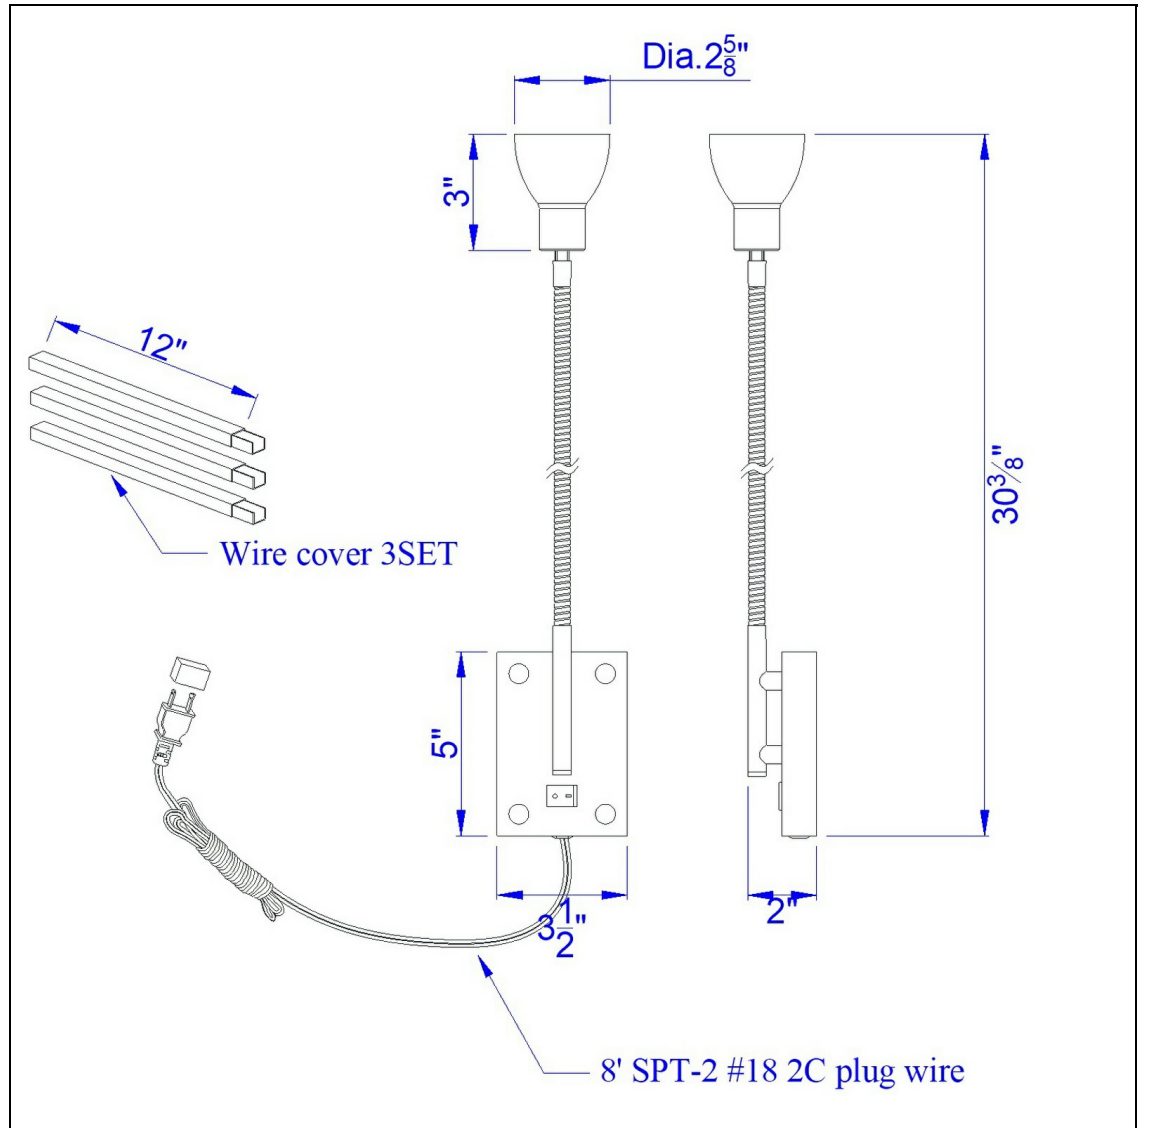

Product No. BO-119-AB

Description

120V,3W 4000K LED Gooseneck Light
Durable metal construction
Includes LED light bulb
Plug in wall mount lamp
Flexible gooseneck for optimal control of light
Driver located on cord
4000 Kelvin temperature
4000 Kelvin temperature
2.62" Height Metal Fixture in Antique Brass

Technical Specifications

UPC	020193067284
Wattage	LED 6W
CRI	80
Lumen	450
Switch Type	On/Off
Bulb Base	Led
Number of Lights	1
Color	Antique Bronze
Base Color	Antique Brass

Carton 1 Dimensions	17.80 x 18.50 x 29.50
Carton 2 Dimensions	0.00 x 0.00 x 29.50
Package Dimensions	L: 29.50 W: 18.50 H: 17.80