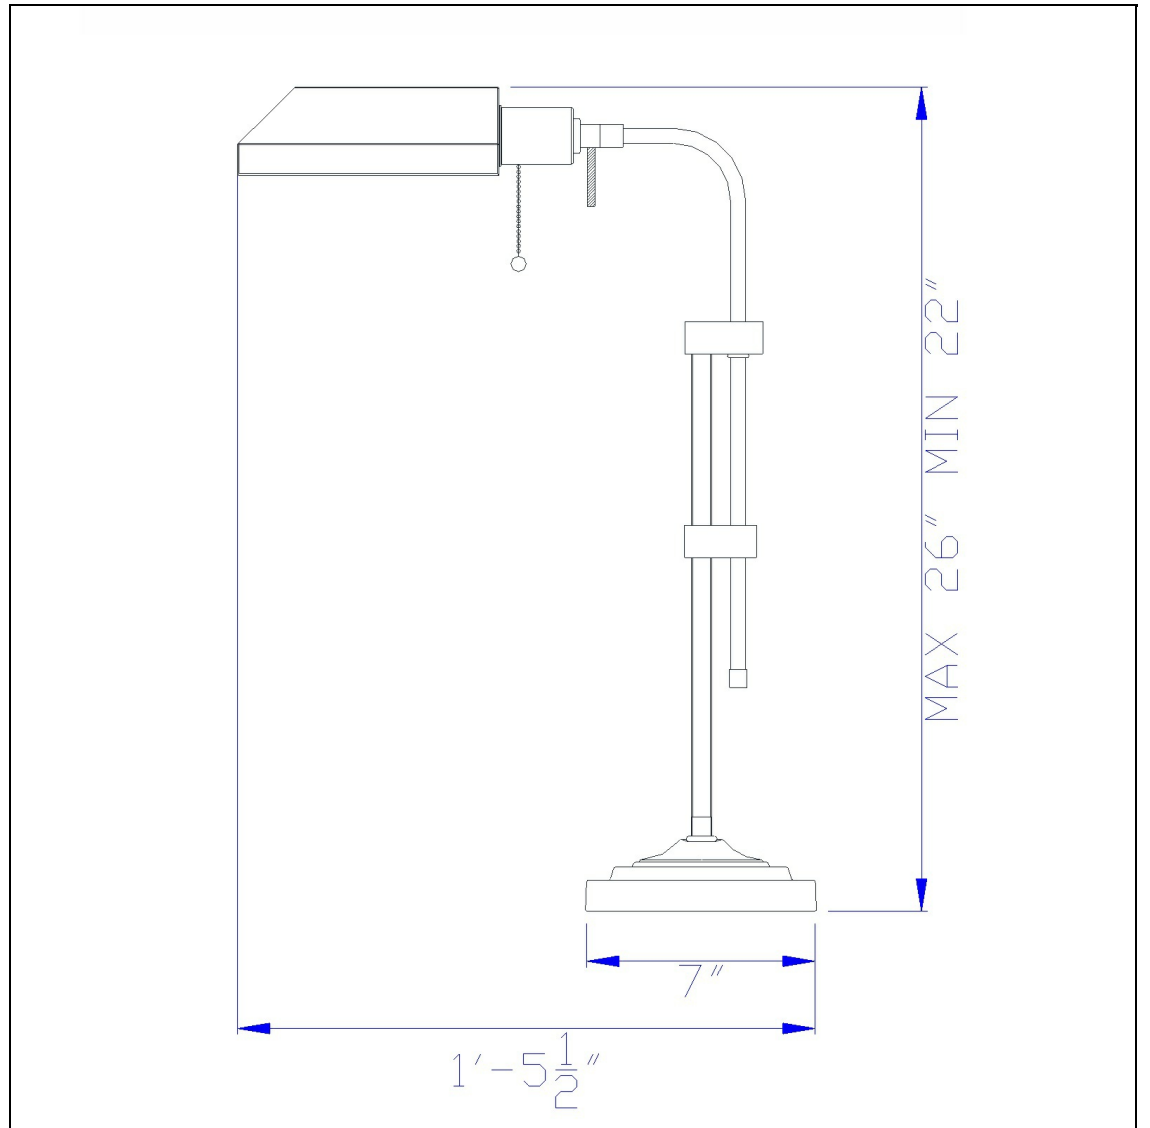

Product No. **BO-117TB-DB**

Description

60W Pharmacy Tb Lp W/Adjust .Pole  
Durable metal construction  
Adjustable height  
Lowest height is 22", Tallest is 26"  
Hood dim.: 8" (L), 4" (W), 2.34" (H)  
Head turns 90 degrees in both directions  
Pull chain mechanism  
Pull chain mechanism  
26" Height Metal Table Lamp in Dark Bronze

Technical Specifications

<b>UPC</b>	020193067284
<b>Wattage</b>	60W
<b>CRI</b>	N/A
<b>Lumen</b>	N/A
<b>Switch Type</b>	Pull Chain
<b>Bulb Base</b>	E26
<b>Number of Lights</b>	1
<b>Color</b>	Dark Bronze
<b>Base Color</b>	Dark Bronze

<b>Carton 1 Dimensions</b>	4.30 x 17.30 x 19.30
<b>Carton 2 Dimensions</b>	0.00 x 0.00 x 19.30
<b>Package Dimensions</b>	L: 19.30 W: 17.30 H: 4.30