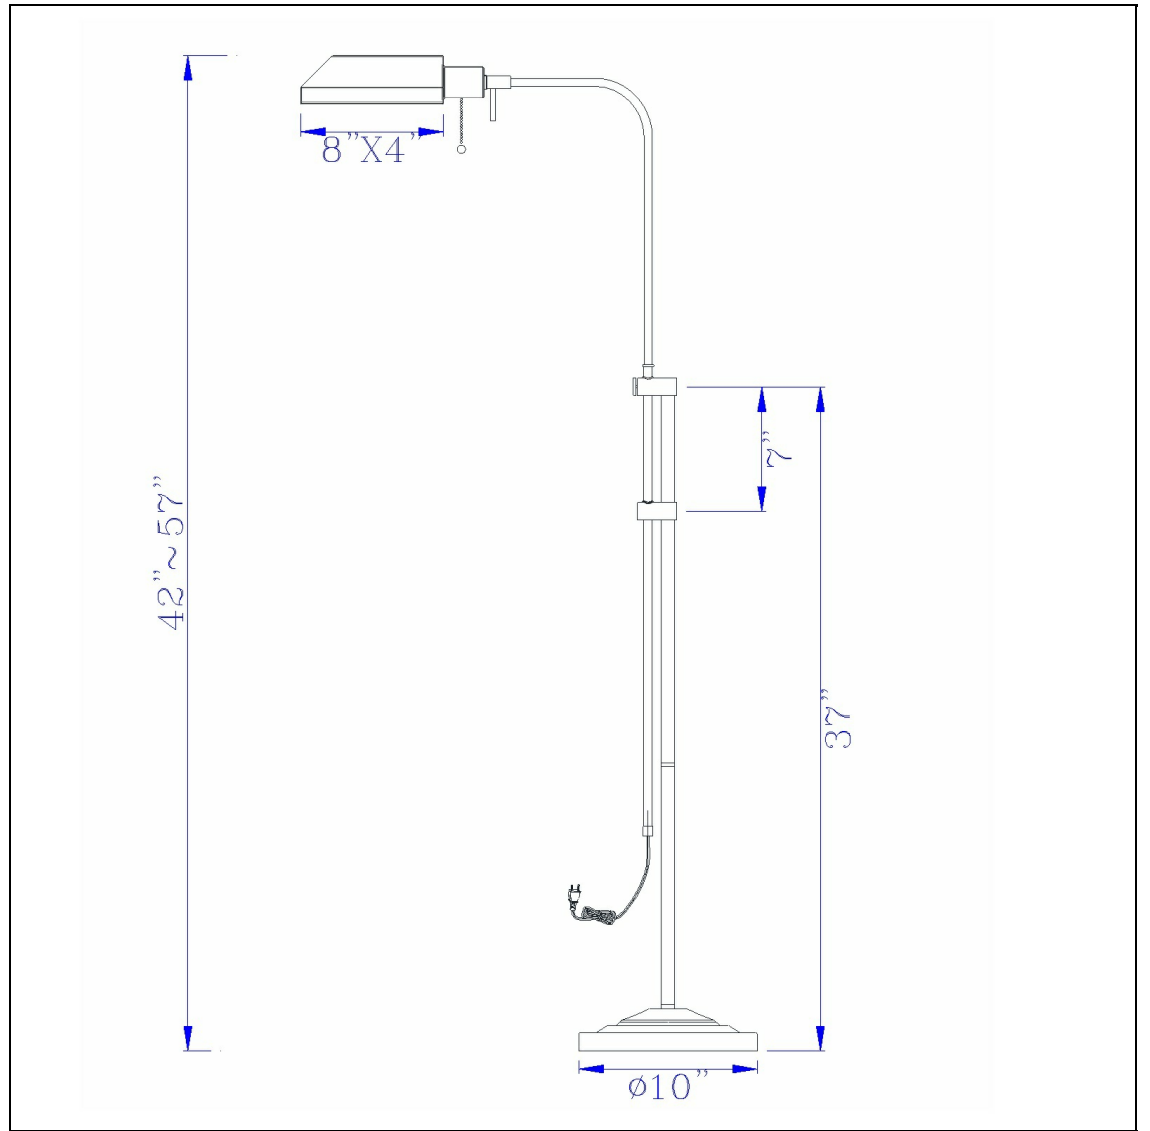

Product No. **BO-117FL-RU**

Description

100W Pharmacy Floor Lamp W/Adjust Pole  
Durable metal construction  
Adjustable height  
Lowest height is 42", Tallest is 57.5"  
Hood dim.: 8" (L), 3.75" (W), 2.75" (H)  
Head turns 90 degrees in both directions  
Pull chain mechanism  
Pull chain mechanism  
62" Height Metal Floor Lamp in Rust

Technical Specifications

<b>UPC</b>	020193067284
<b>Wattage</b>	100W
<b>CRI</b>	N/A
<b>Lumen</b>	N/A
<b>Switch Type</b>	Pull Chain
<b>Bulb Base</b>	E26
<b>Number of Lights</b>	1
<b>Color</b>	Rust
<b>Base Color</b>	Rust

<b>Carton 1 Dimensions</b>	25.00 x 5.30 x 13.00
<b>Carton 2 Dimensions</b>	0.00 x 0.00 x 13.00
<b>Package Dimensions</b>	L: 13.00 W: 5.30 H: 25.00