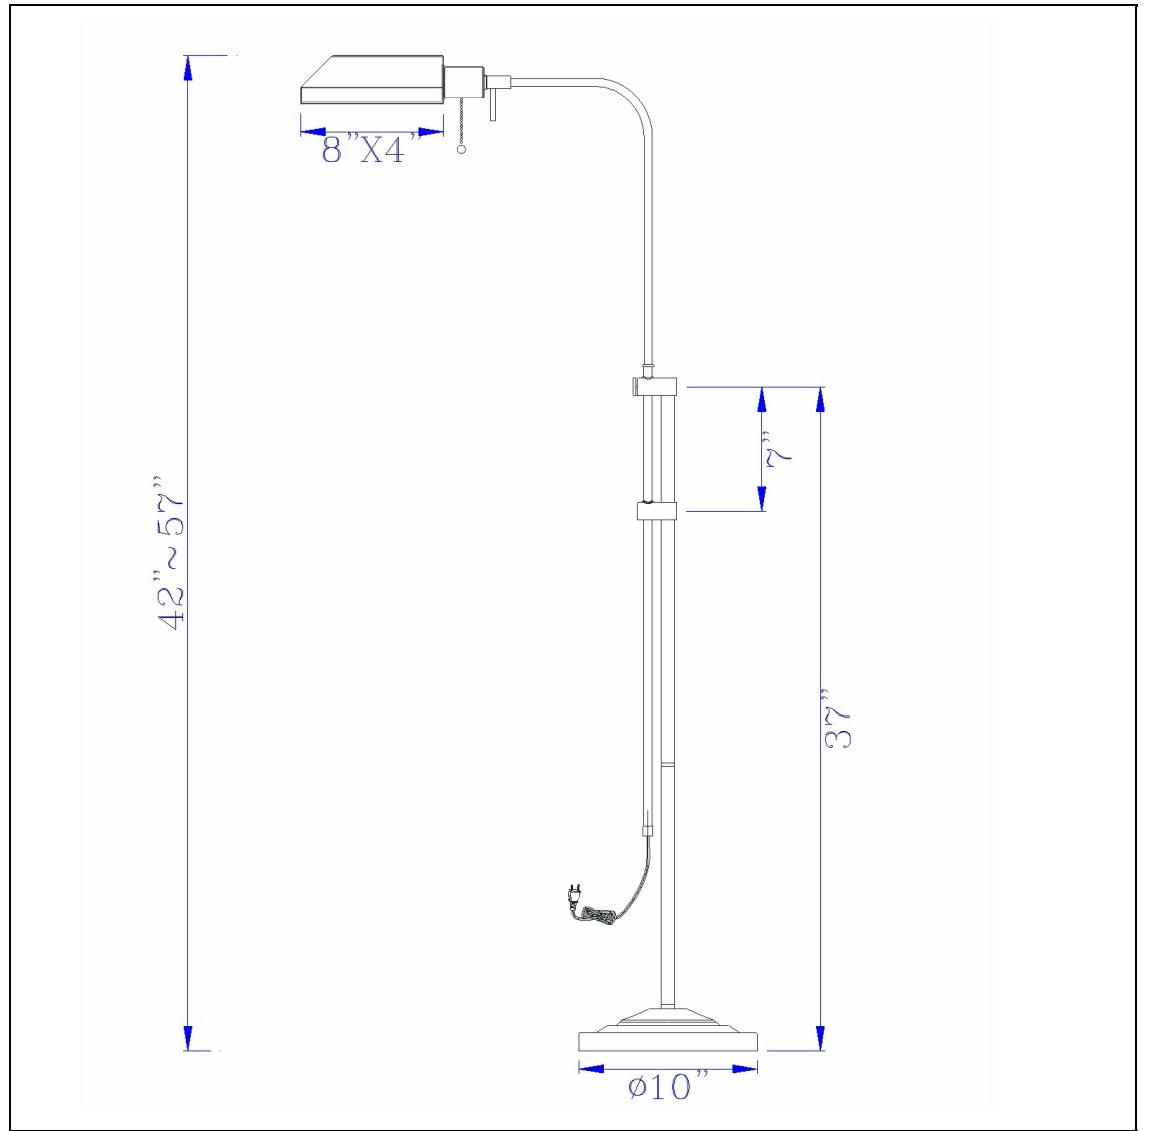

Product No. **BO-117FL-DB**

Description

100W Pharmacy Floor Lamp
Durable metal construction
Adjustable height
Lowest height is 42", Tallest is 57.5"
Hood dim.: 8" (L), 3.75" (W), 2.75" (H)
Head turns 90 degrees in both directions
Pull chain mechanism
Pull chain mechanism
62" Height Metal Floor Lamp in Dark Bronze

Technical Specifications

UPC	020193067284
Wattage	100W
CRI	N/A
Lumen	N/A
Switch Type	Pull Chain
Bulb Base	E26
Number of Lights	1
Color	Dark Bronze
Base Color	Dark Bronze

Carton 1 Dimensions	25.00 x 5.30 x 13.00
Carton 2 Dimensions	0.00 x 0.00 x 13.00
Package Dimensions	L: 13.00 W: 5.30 H: 25.00