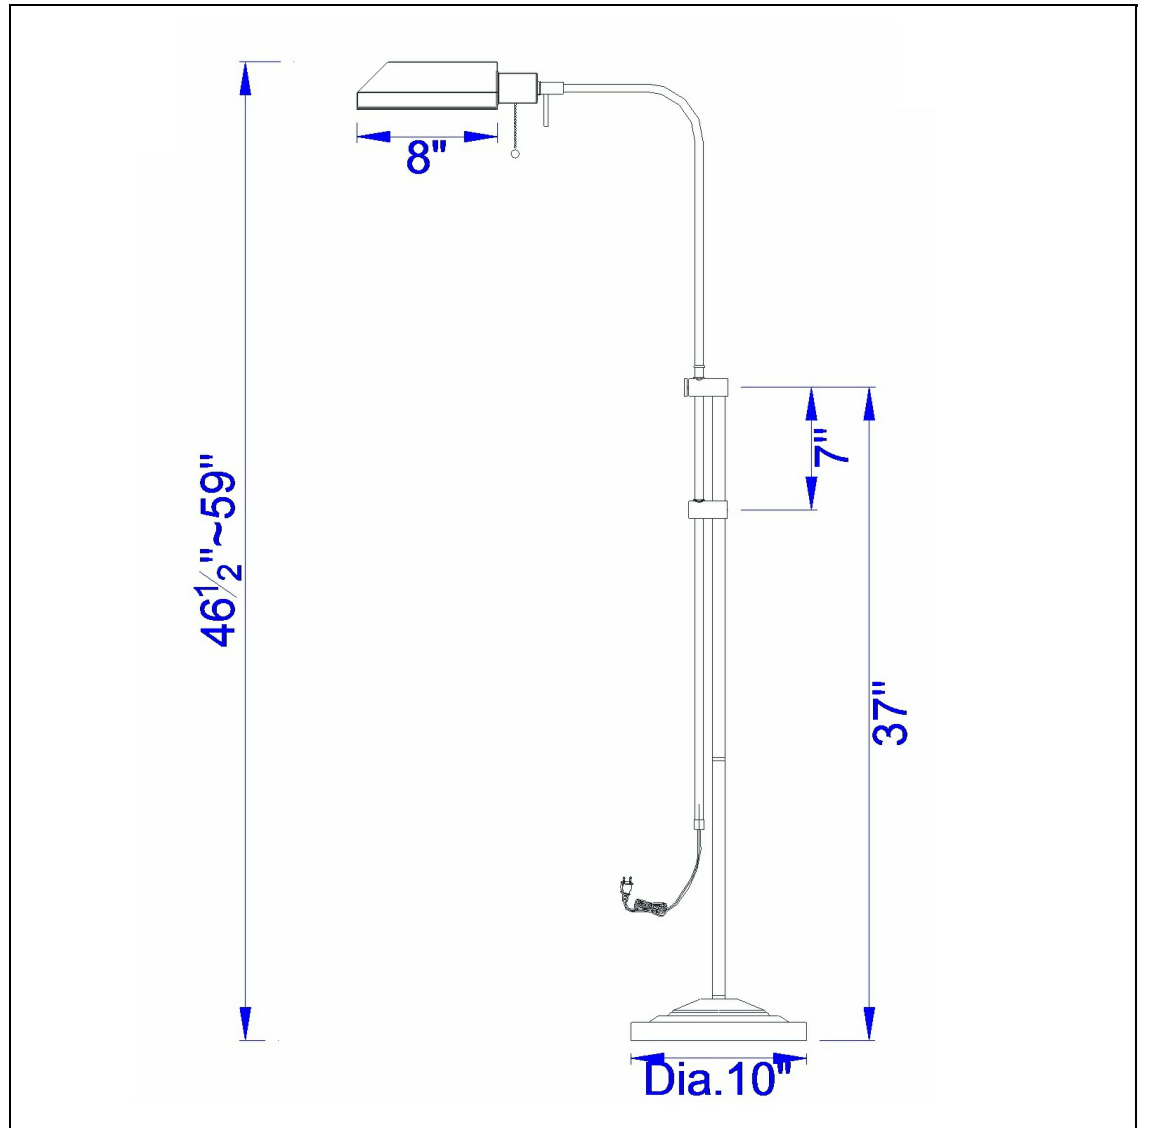

Product No. **BO-117FL-DB**

Description

100W Pharmacy Floor Lamp
 Durable metal construction
 Adjustable height
 Lowest height is 42", Tallest is 57.5"
 Hood dim.: 8" (L), 3.75" (W), 2.75" (H)
 Head turns 90 degrees in both directions
 Pull chain mechanism
 62" Height Metal Floor Lamp in Dark Bronze

Technical Specifications

UPC	020193067284	Carton 1 Dimensions	25.00 x 5.30 x 13.00
Wattage	100W	Carton 2 Dimensions	0.00 x 0.00 x 13.00
Switch Type	Pull Chain	Package Dimensions	L: 13.00 W: 5.30 H: 25.00
Bulb Base	E26		
Number of Lights	1		
Color	Dark Bronze		
Base Color	Dark Bronze		