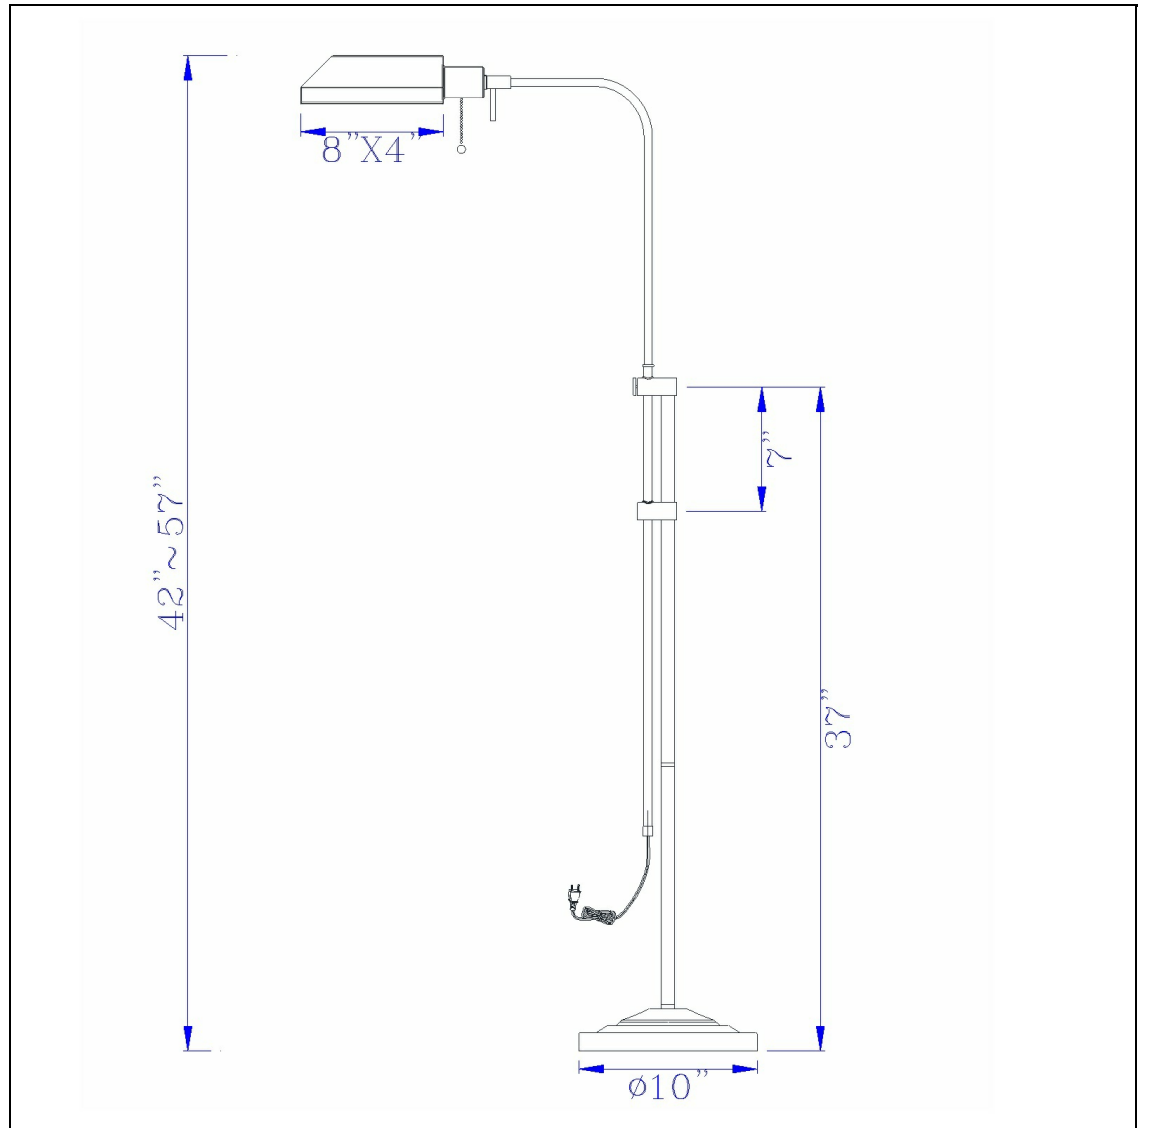

Product No. **BO-117FL-BS**

Description

100W Pharmacy Floor Lamp W/Adjust Pole
Durable metal construction
Adjustable height
Lowest height is 42", Tallest is 57.5"
Hood dim.: 8" (L), 3.75" (W), 2.75" (H)
Head turns 90 degrees in both directions
Pull chain mechanism (6 INCHES)
62" Height Metal Floor Lamp in Brushed Steel

Technical Specifications

UPC	020193067284
Wattage	100W
CRI	N/A
Lumen	N/A
Switch Type	Pull Chain
Bulb Base	E26
Number of Lights	1
Color	Brushed Steel
Base Color	Brushed Steel

Carton 1 Dimensions	25.00 x 5.30 x 13.00
Carton 2 Dimensions	0.00 x 0.00 x 13.00
Package Dimensions	L: 13.00 W: 5.30 H: 25.00